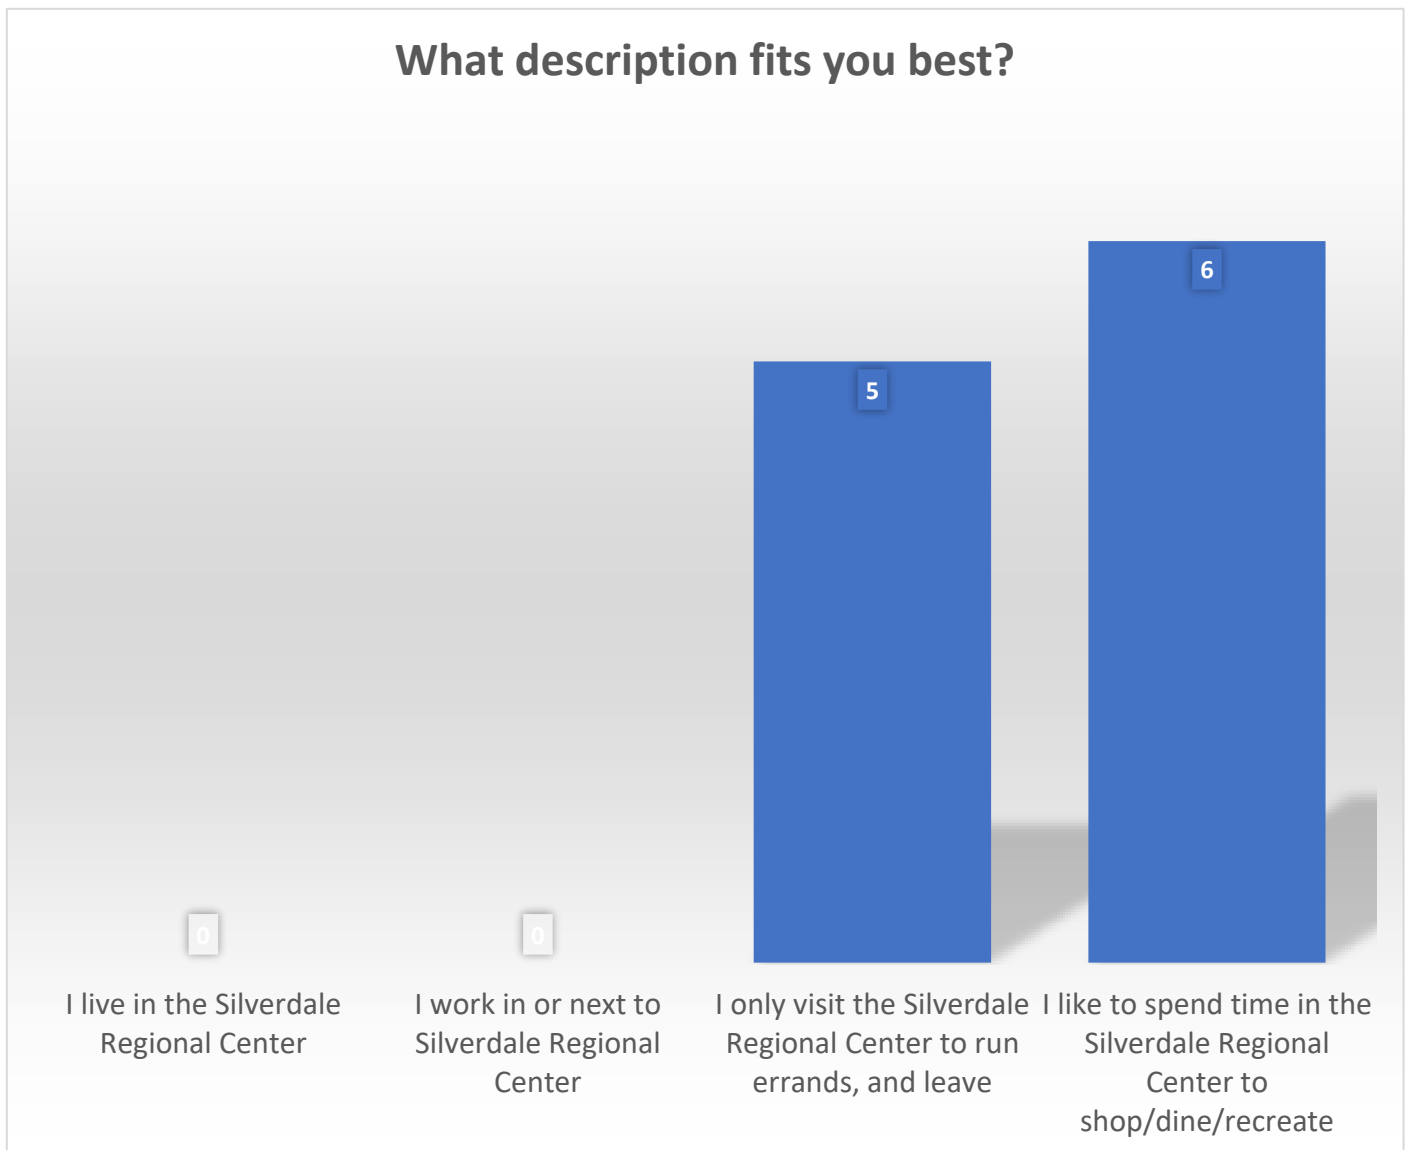

2024 Comprehensive Plan Update

Poll Results

October 19, 6 pm Silverdale Regional Center Meeting

Approximately 15 participants answered a series of questions during our Silverdale Regional Center meeting, held via Zoom. Respondents could choose from a limited number of options and no questions were open-ended. Not all participants chose to answer every question. Data values, not percentages, are labeled in results below.

Participants did not live or work in Silverdale, rather, they visit or spend time in Silverdale running errands, shopping, dining, and/or recreating. The majority of participants identified the Clear Creek trail system as the region’s most attractive quality and housing affordability as its most pressing issue.