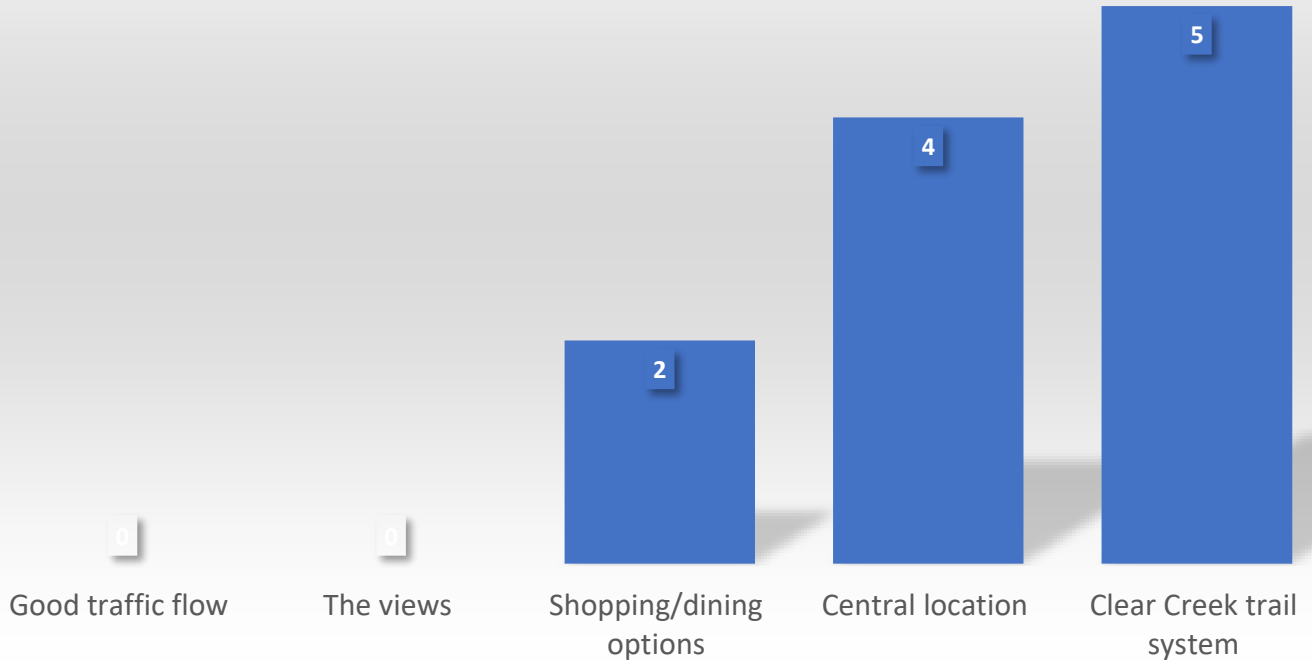

What is Silverdale Regional Center's most attractive quality?