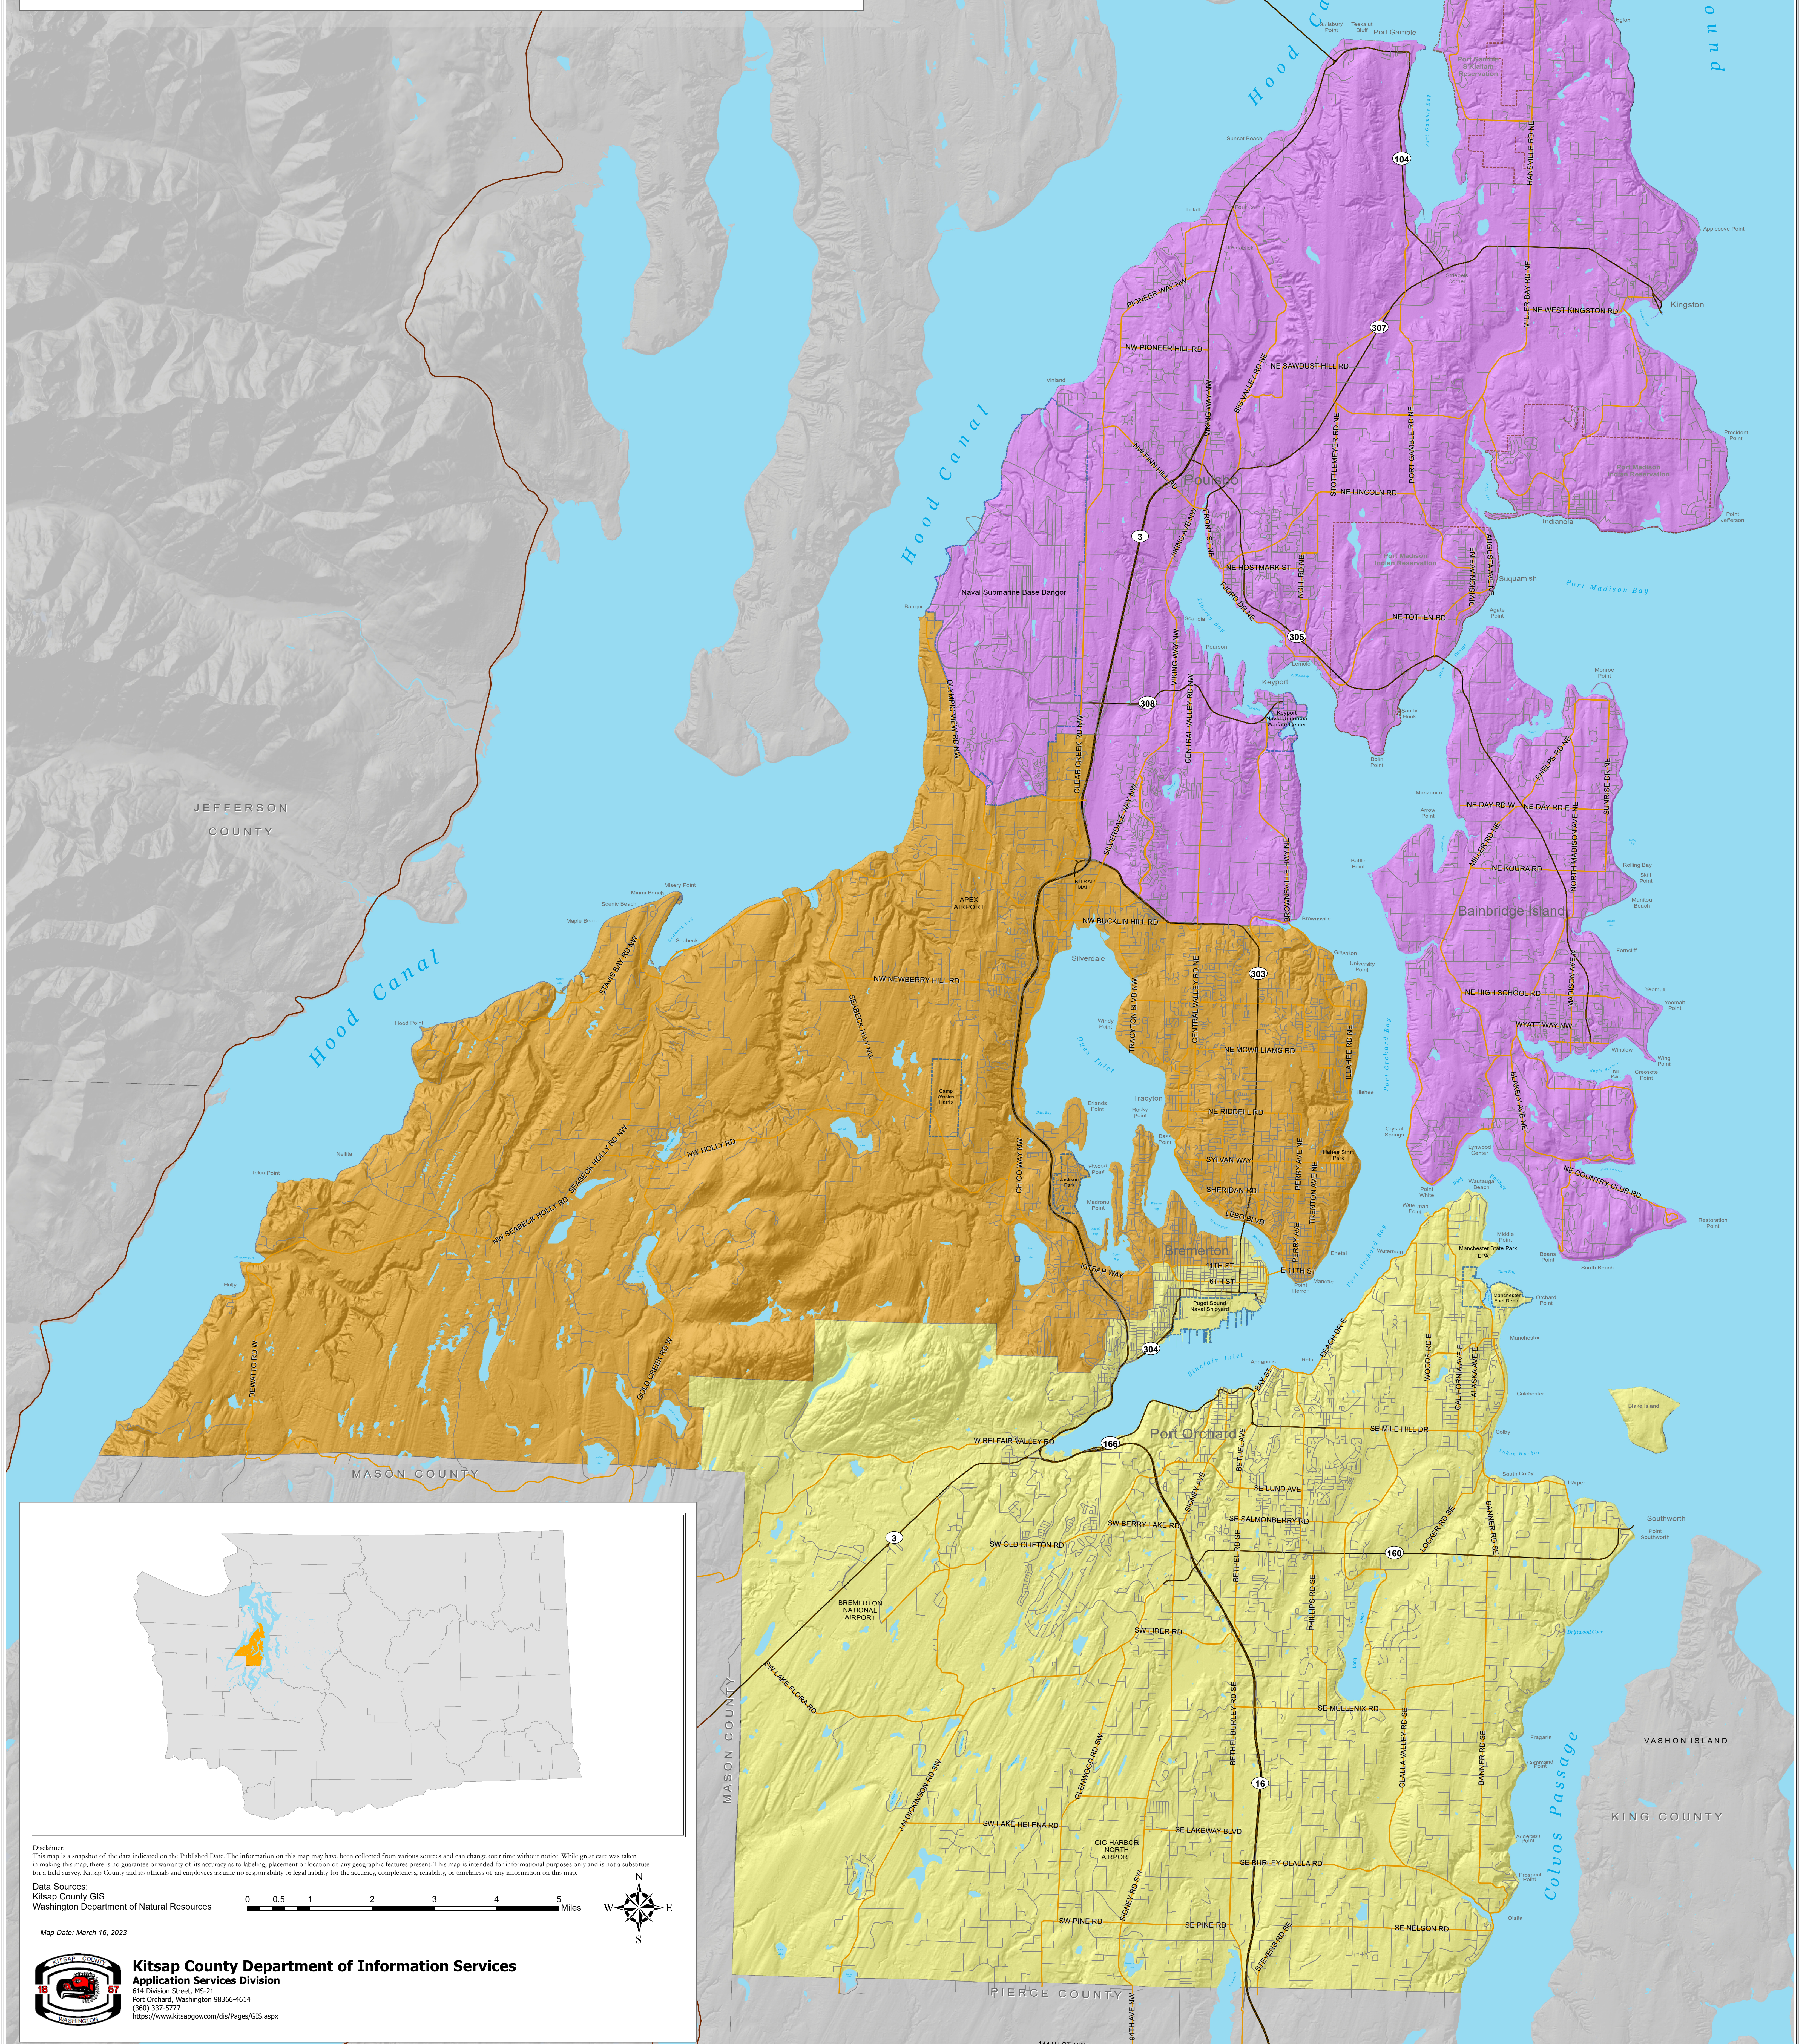

Kitsap County Commissioner Districts

Boundaries and commissioners for the three commissioner districts of Kitsap County

- District 1
- District 2
- District 3
- Tribal Land
- Military

Kitsap County Department of Information Services
Application Services Division
614 Division Street, MS-21
Port Orchard, Washington 98366-4614
(360) 337-5777
<https://www.kitsapgov.com/016/Pages/GIS.aspx>