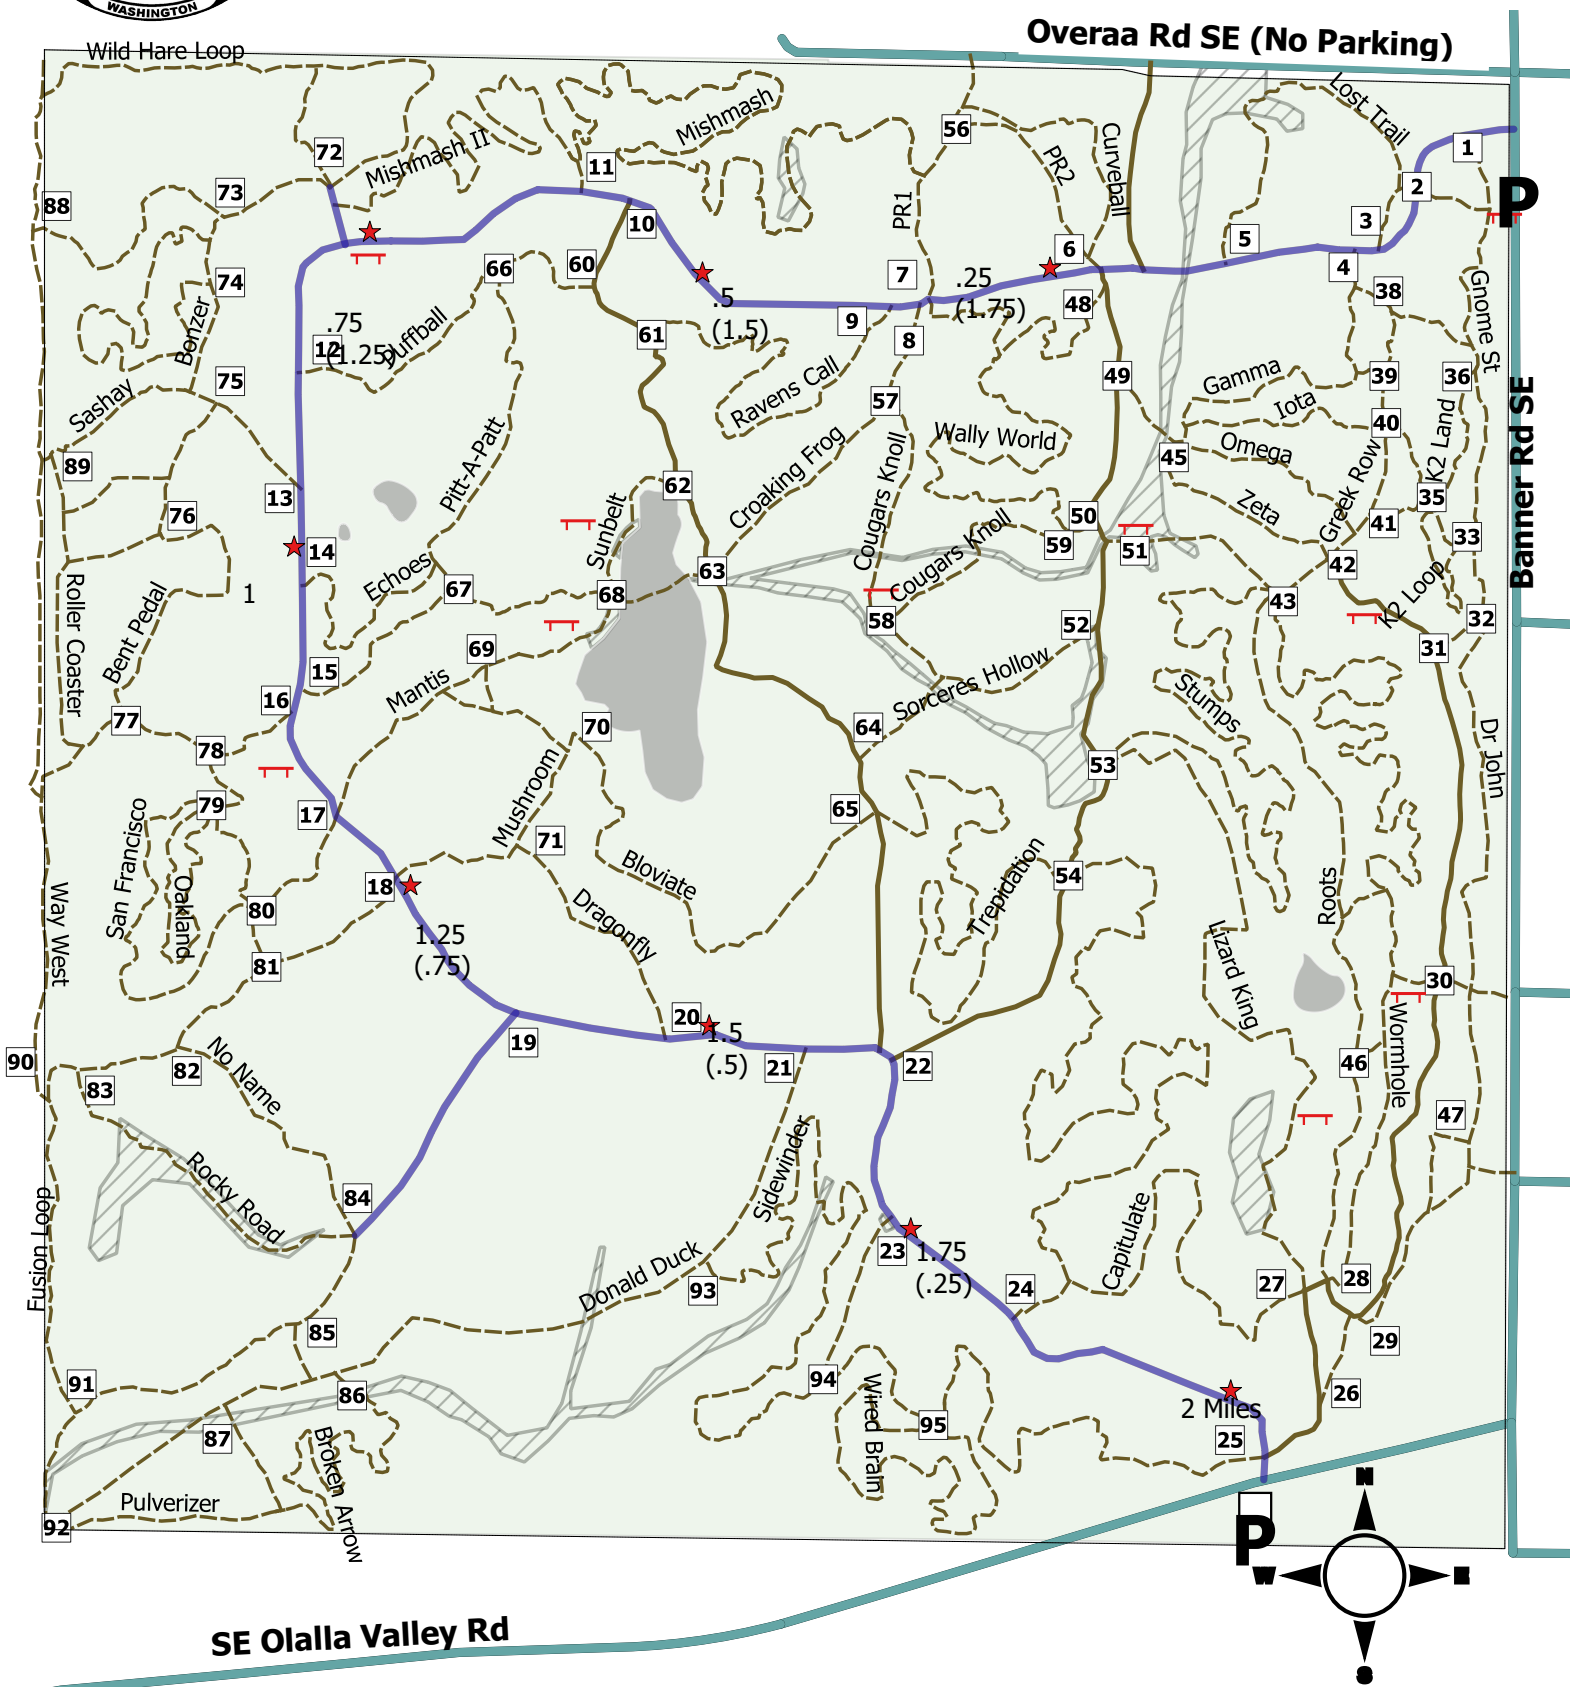

Banner Forest Heritage Park

SE Olalla Valley Rd

Overaa Rd SE (No Parking)

Banner Rd SE

- Service Roads
- Main Trail
- - - Trails
- Rescue Markers
- ★ Milepost
- +— Bench
- Wetlands
- ▨ Seasonal wet zones
- P** Parking

Address for Main Parking: 6451 Banner Rd SE
 Do Not Block Gates/Towing Enforced
 Map Date: Dec 2019