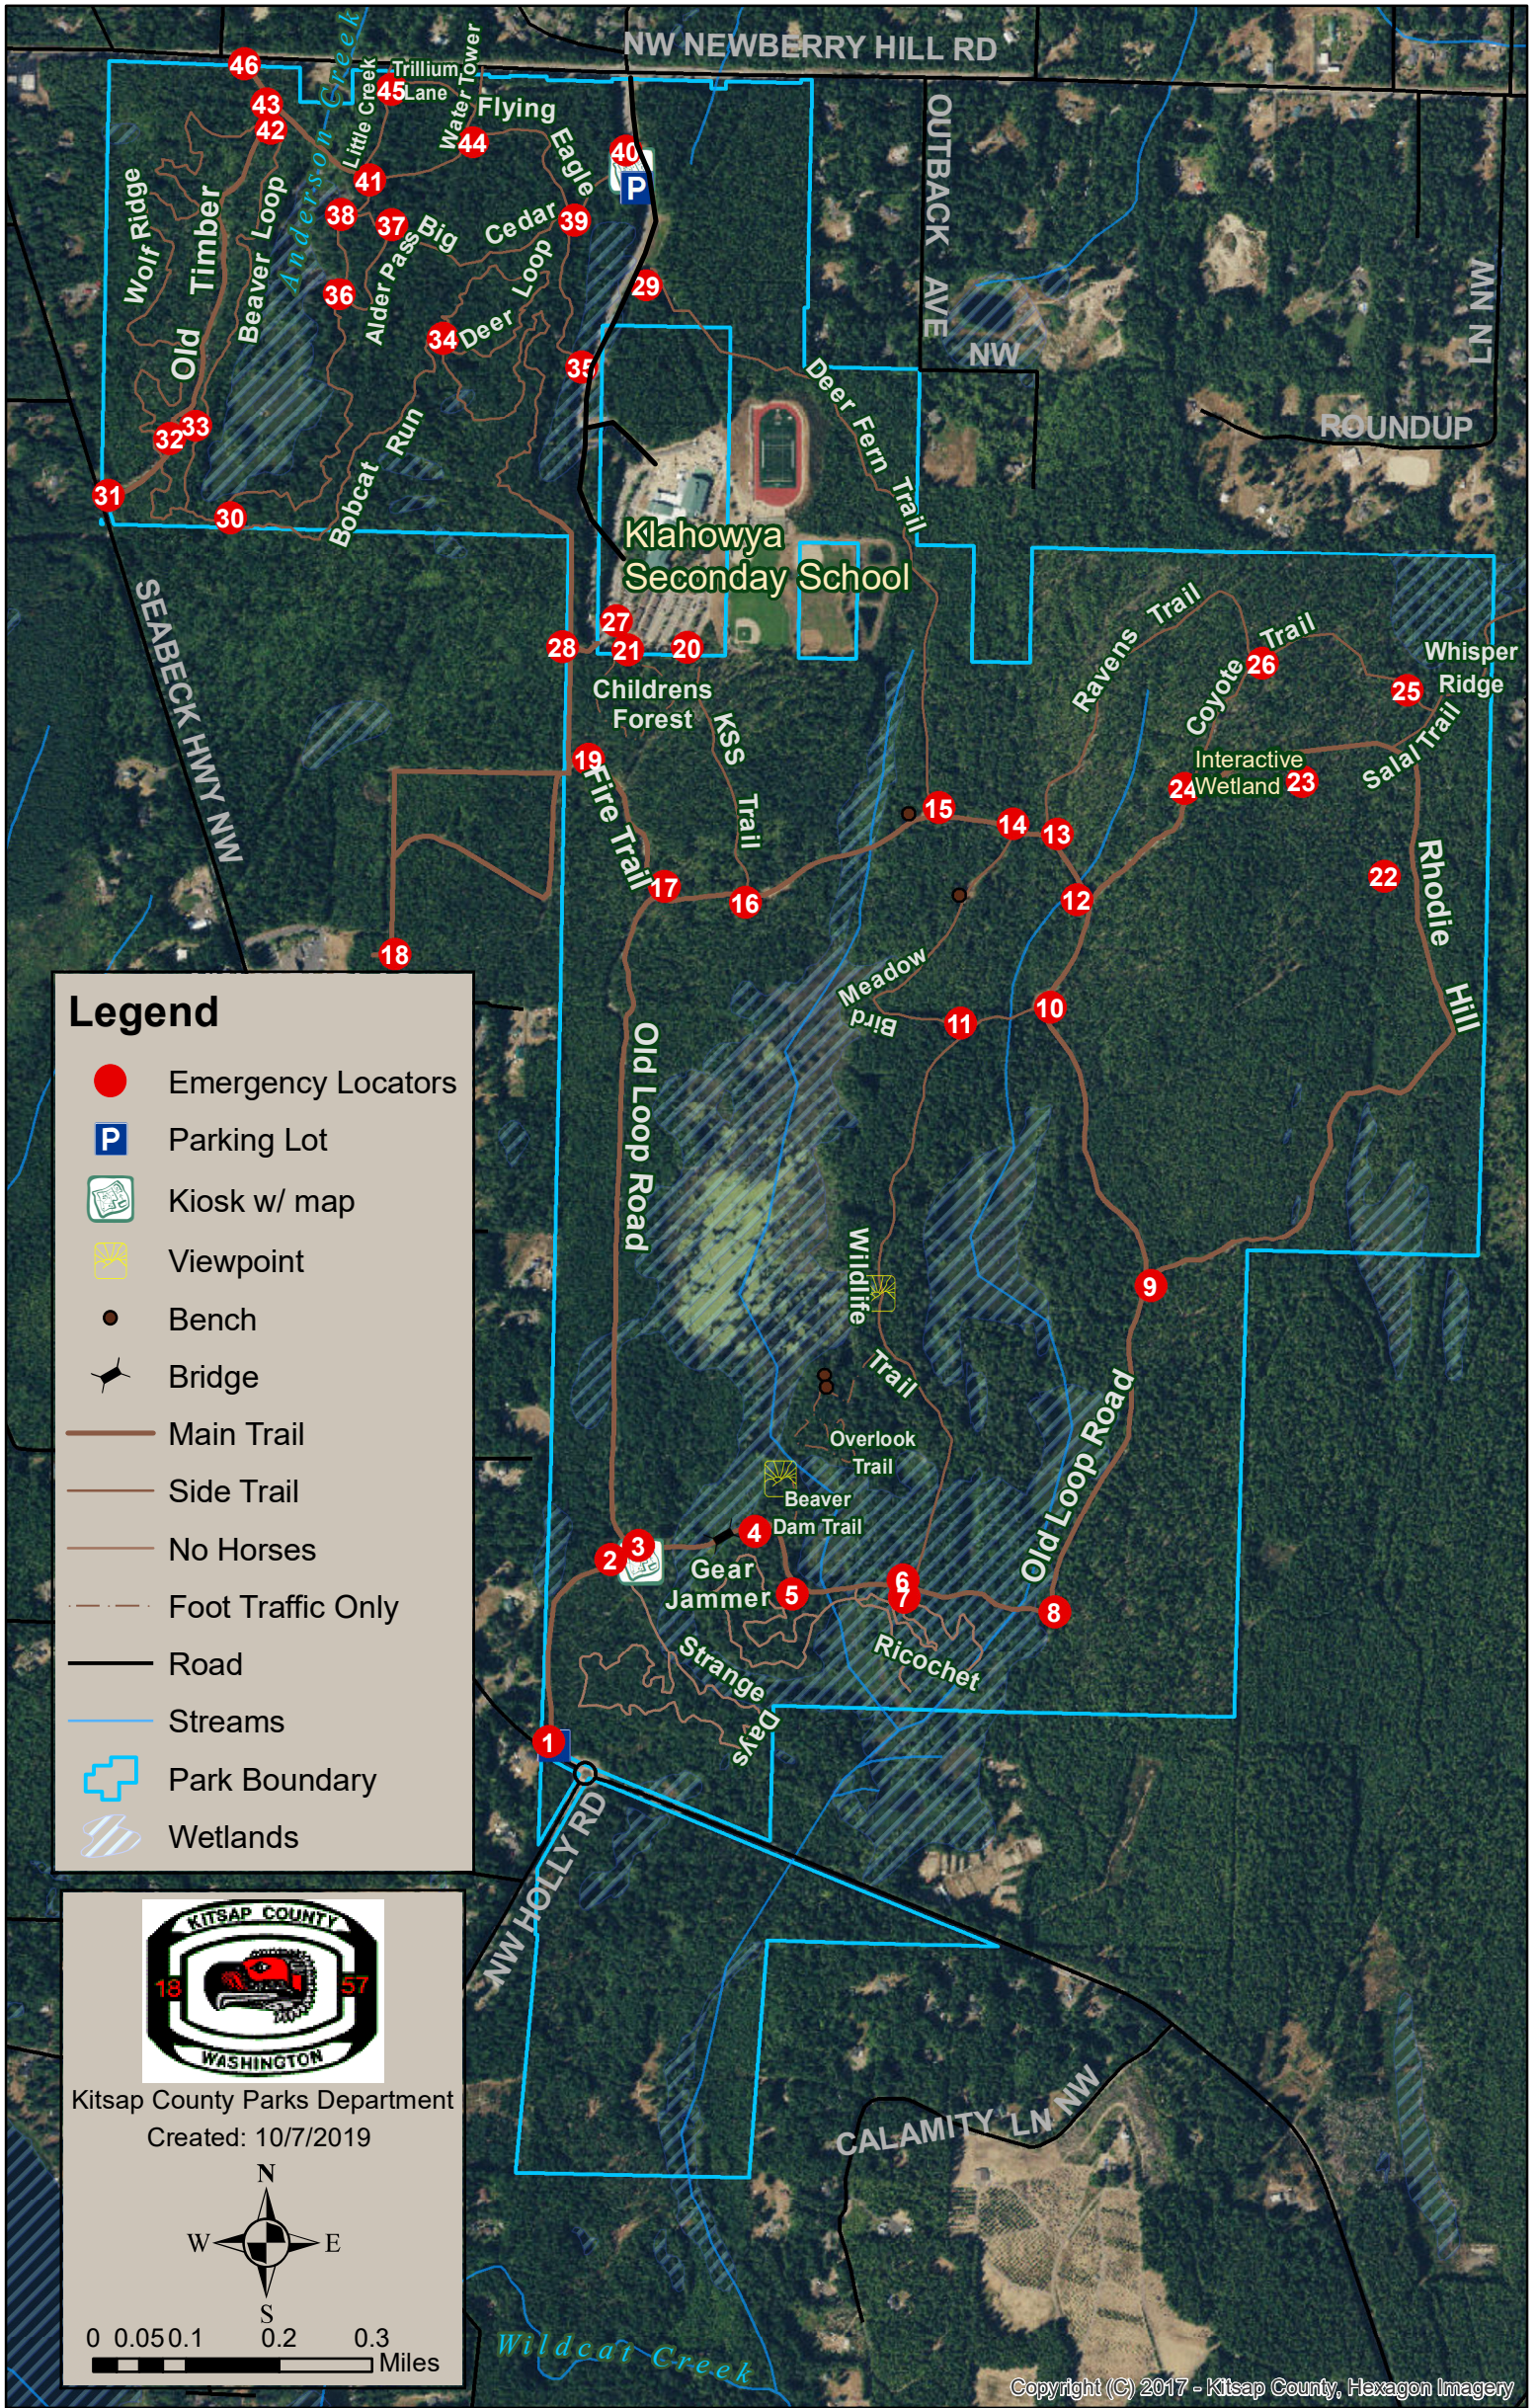

Newberry Hill Heritage Park

Legend

- Emergency Locators
- P Parking Lot
- Kiosk w/ map
- Viewpoint
- Bench
- Bridge
- Main Trail
- Side Trail
- No Horses
- Foot Traffic Only
- Road
- Streams
- + Park Boundary
- Wetlands

Kitsap County Parks Department
Created: 10/7/2019

0 0.050.1 0.2 0.3
Miles