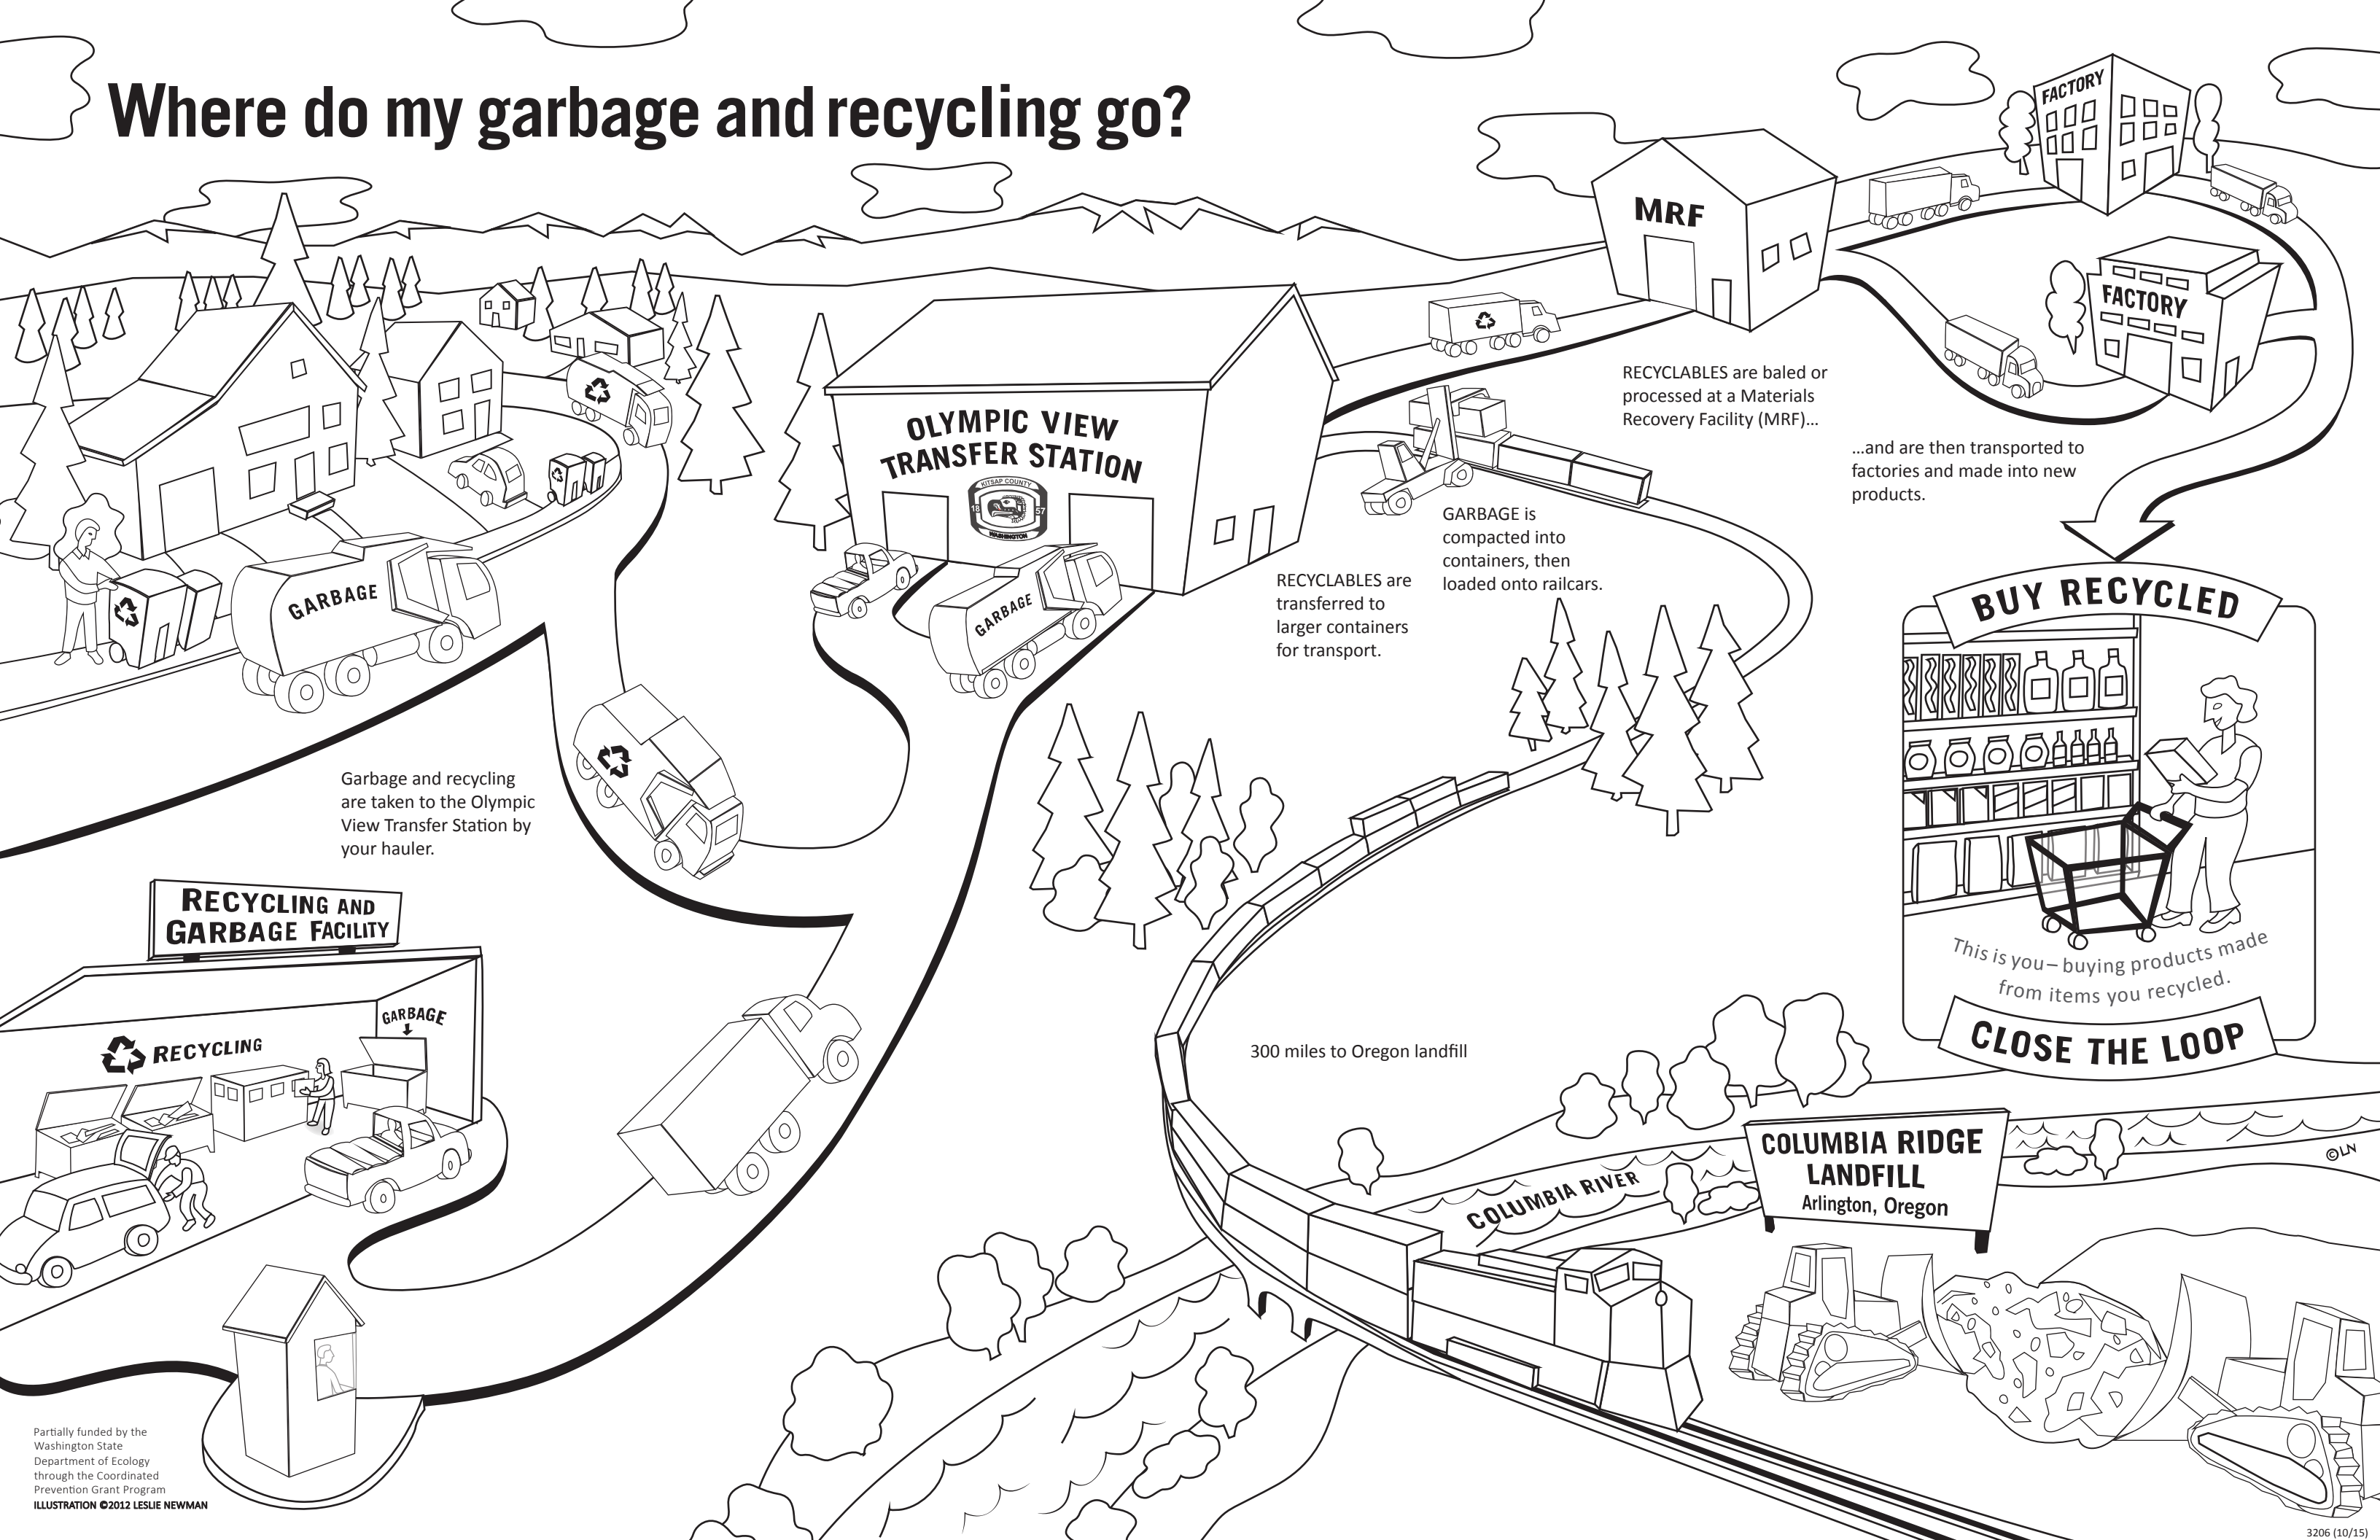

Where do my garbage and recycling go?

Garbage and recycling are taken to the Olympic View Transfer Station by your hauler.

OLYMPIC VIEW TRANSFER STATION

RECYCLABLES are transferred to larger containers for transport.

GARBAGE is compacted into containers, then loaded onto railcars.

RECYCLABLES are baled or processed at a Materials Recovery Facility (MRF)...

...and are then transported to factories and made into new products.

RECYCLING AND GARBAGE FACILITY

RECYCLING

GARBAGE

300 miles to Oregon landfill

COLUMBIA RIVER

COLUMBIA RIDGE LANDFILL
Arlington, Oregon

BUY RECYCLED

This is you – buying products made from items you recycled.

CLOSE THE LOOP