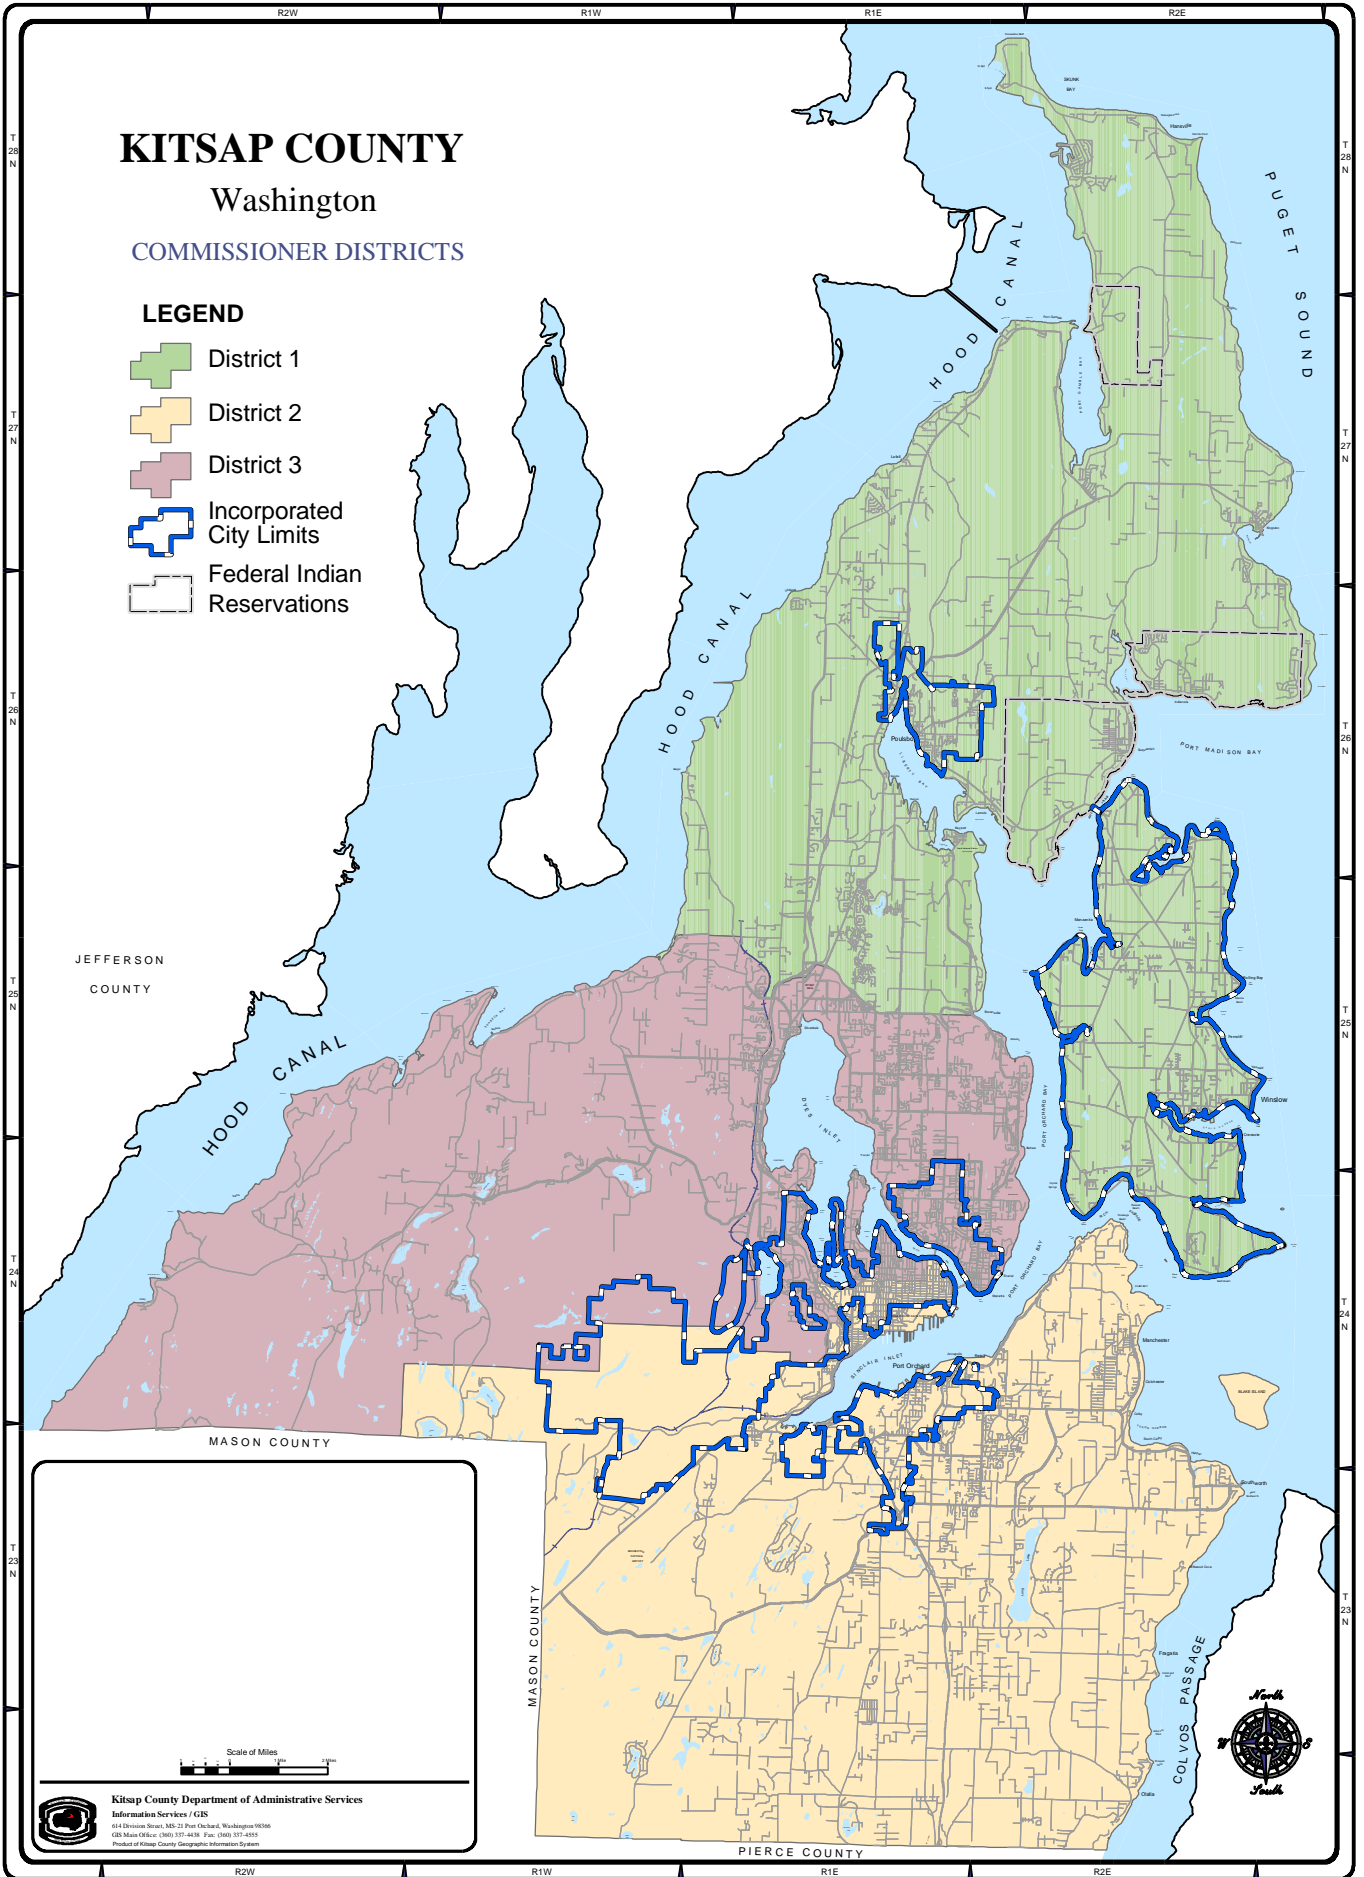

KITSAP COUNTY

Washington

COMMISSIONER DISTRICTS

LEGEND

-  District 1
-  District 2
-  District 3
-  Incorporated City Limits
-  Federal Indian Reservations

Scale of Miles

Kitsap County Department of Administrative Services
Information Services / GIS
424 Division Street, MS-21 Port Orchard, Washington 98366
GIS Maps (937): (360) 337-4438 Fax: (360) 337-4555
Product of Kitsap County Geographic Information System