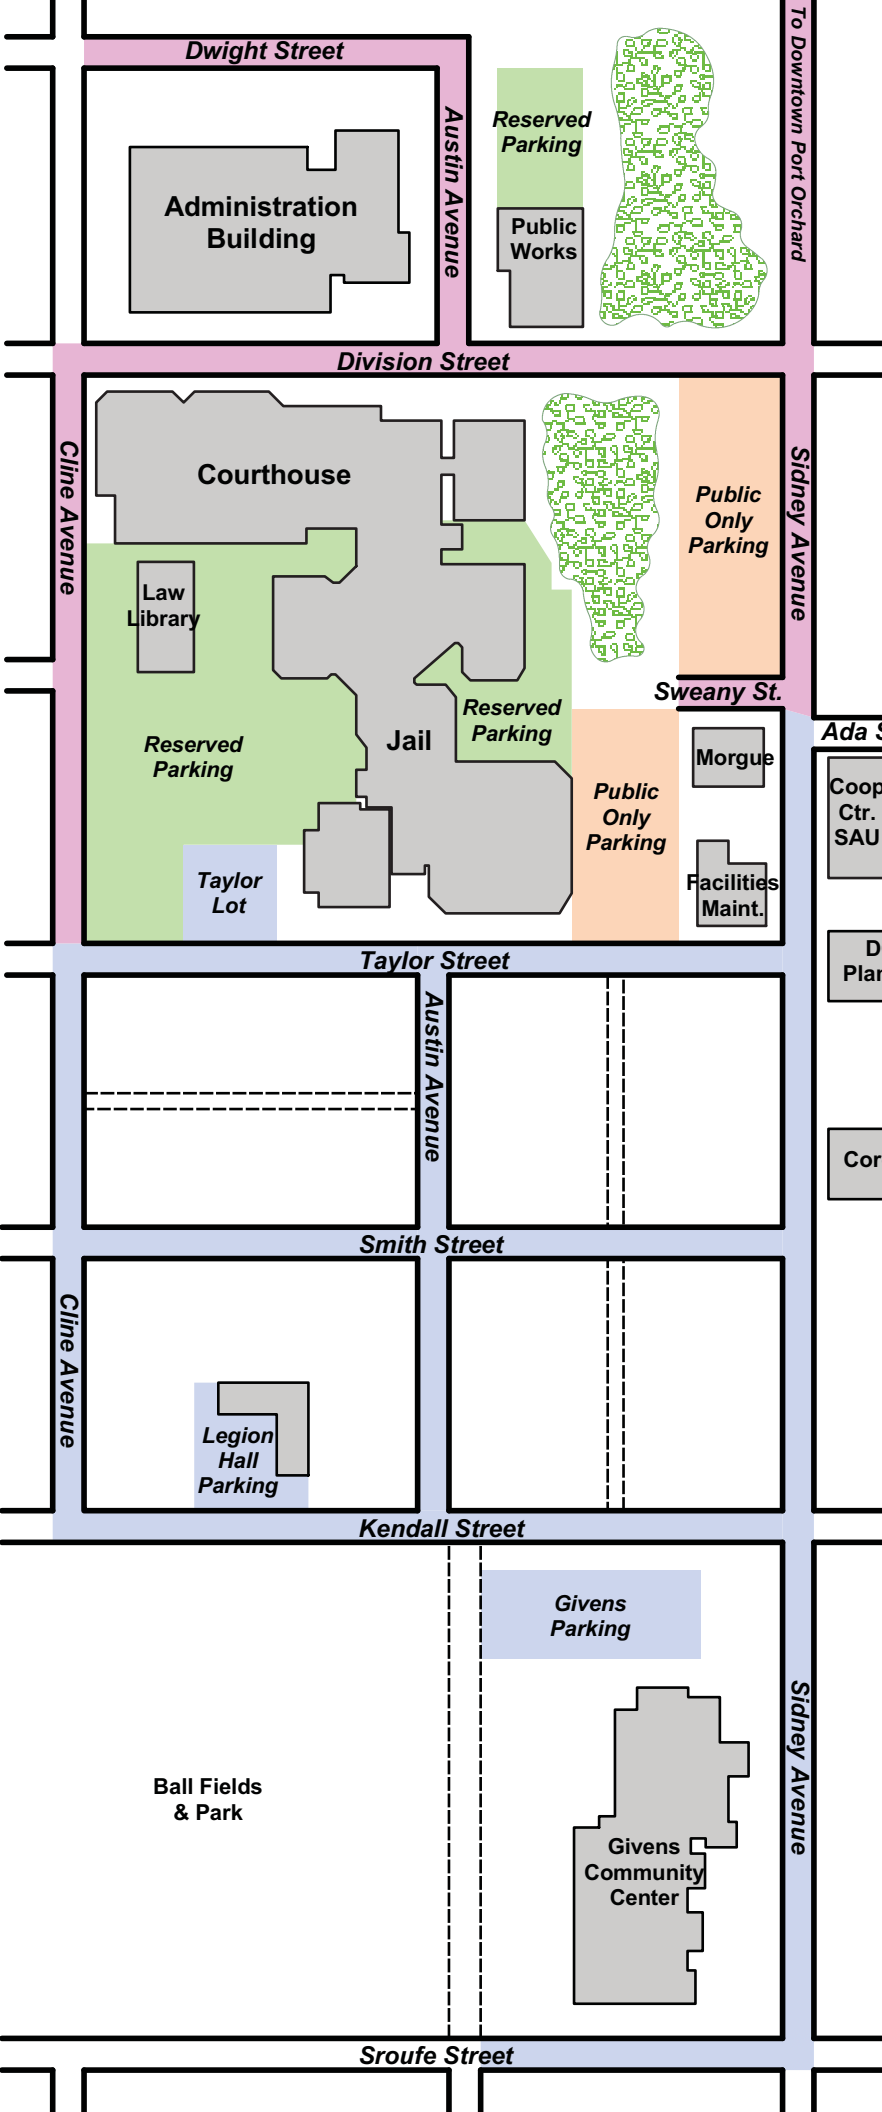

Kitsap County Campus Parking

- 2 Hour Parking
- All Day Parking
- Public Only Parking
- Reserved Parking

To Downtown Port Orchard

Sidney Avenue

Cline Avenue

Austin Avenue

Sidney Avenue

Cline Avenue

Dwight Street

Division Street

Taylor Street

Smith Street

Kendall Street

Sroufe Street

Sweany St.

Ada St.

Administration Building

Courthouse

Law Library

Jail

Public Only Parking

Morgue

Facilities Maint.

Coop. Ctr. SAU

DCD Planning

Coroner

Taylor Lot

Legion Hall Parking

Givens Parking

Ball Fields & Park

Givens Community Center

Reserved Parking