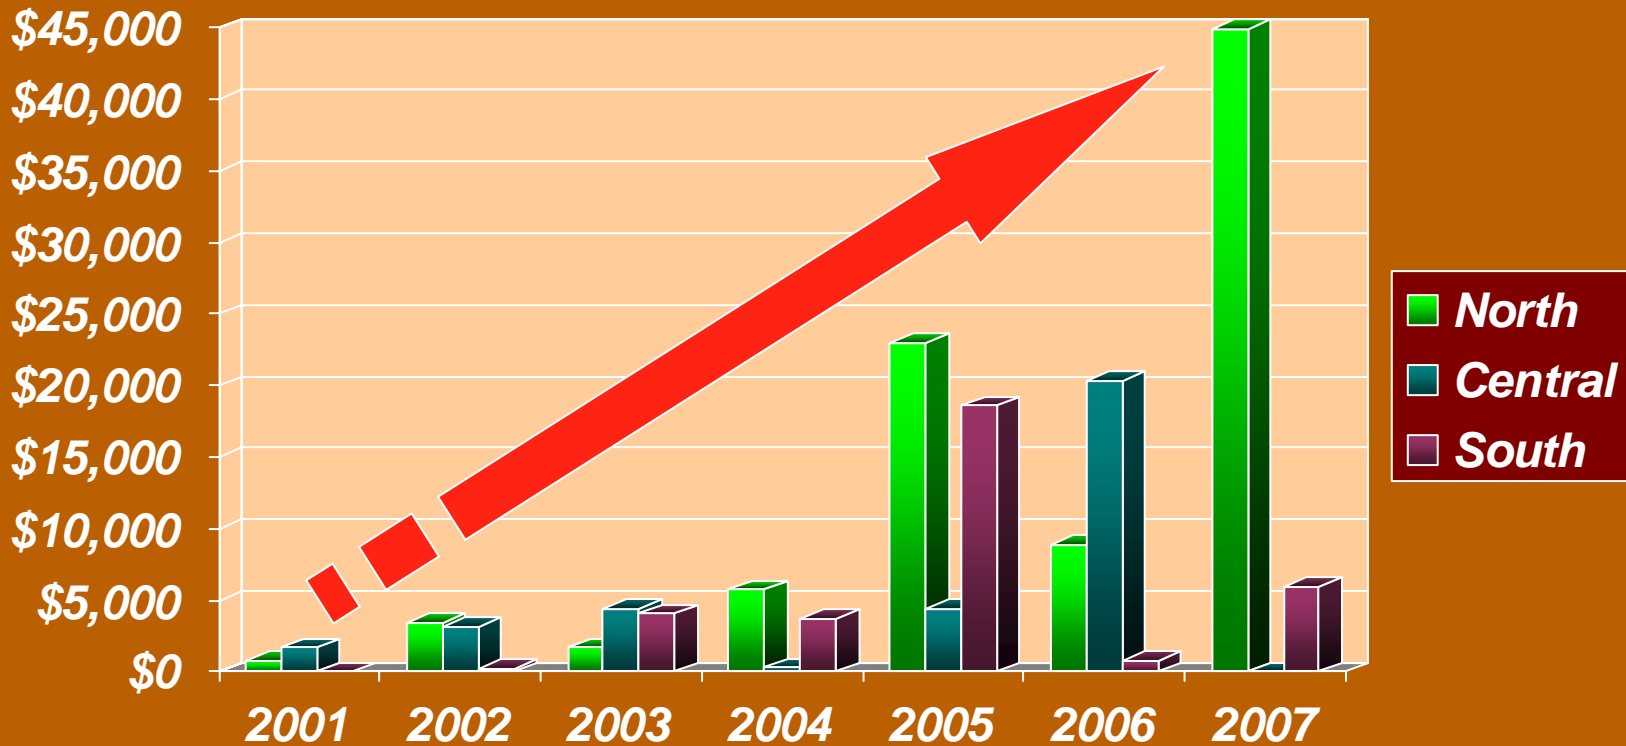

PARK VANDALISM REPAIR COSTS COUNTYWIDE 2001-2007YTD

Not Shown
2003 Long Lake Community Center Fire \$77K
2004 Island Lake Community Center Fire \$11K

VANDALISM REPAIR COSTS BY AREA

KITSAP COUNTY 2001-2007YTD