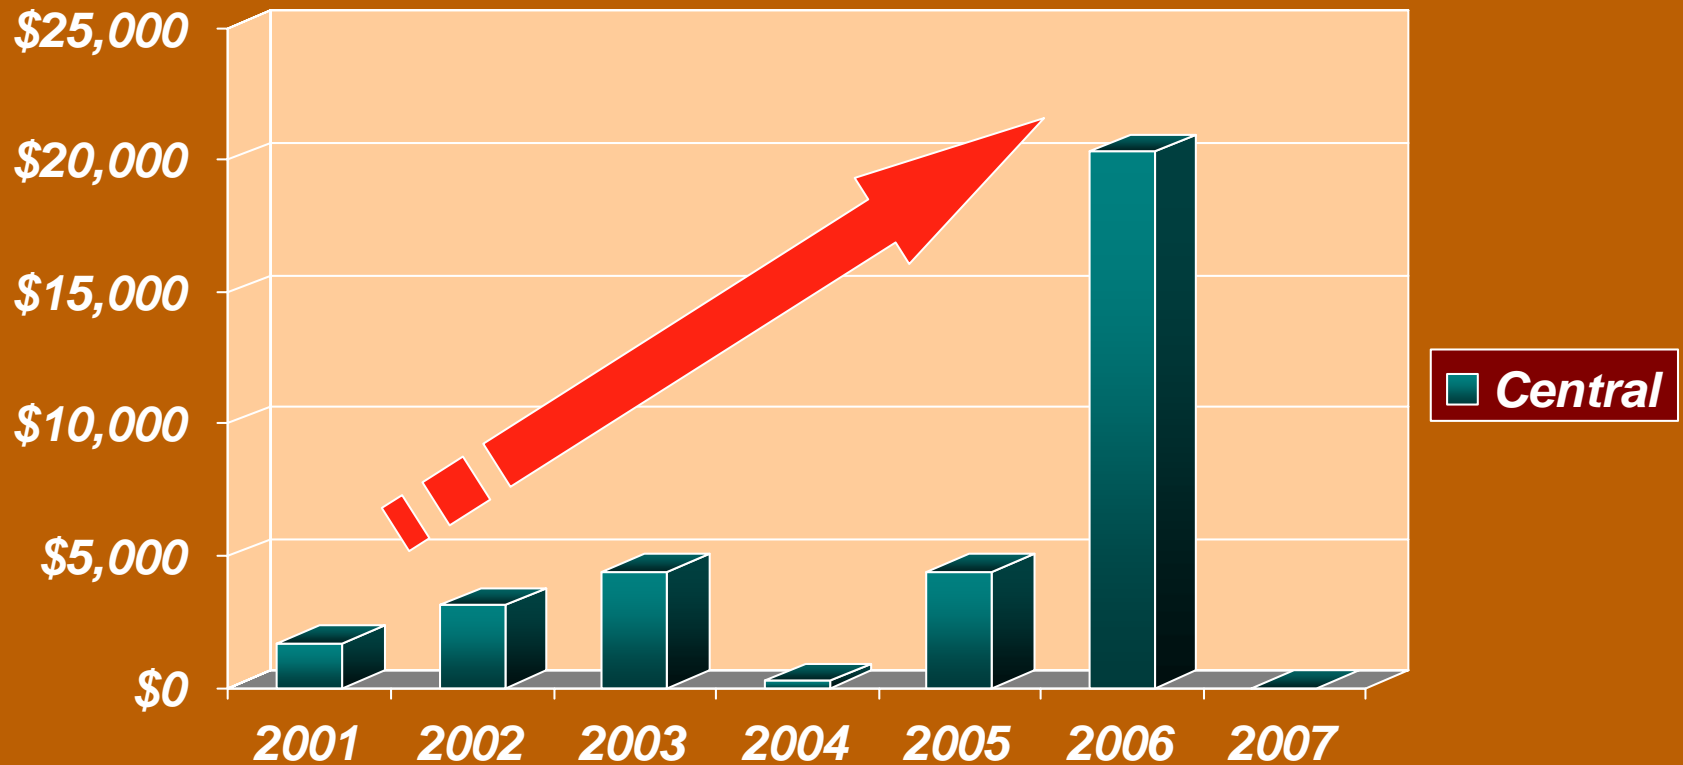

PARK VANDALISM REPAIR COSTS

2001-2007 YTD CENTRAL