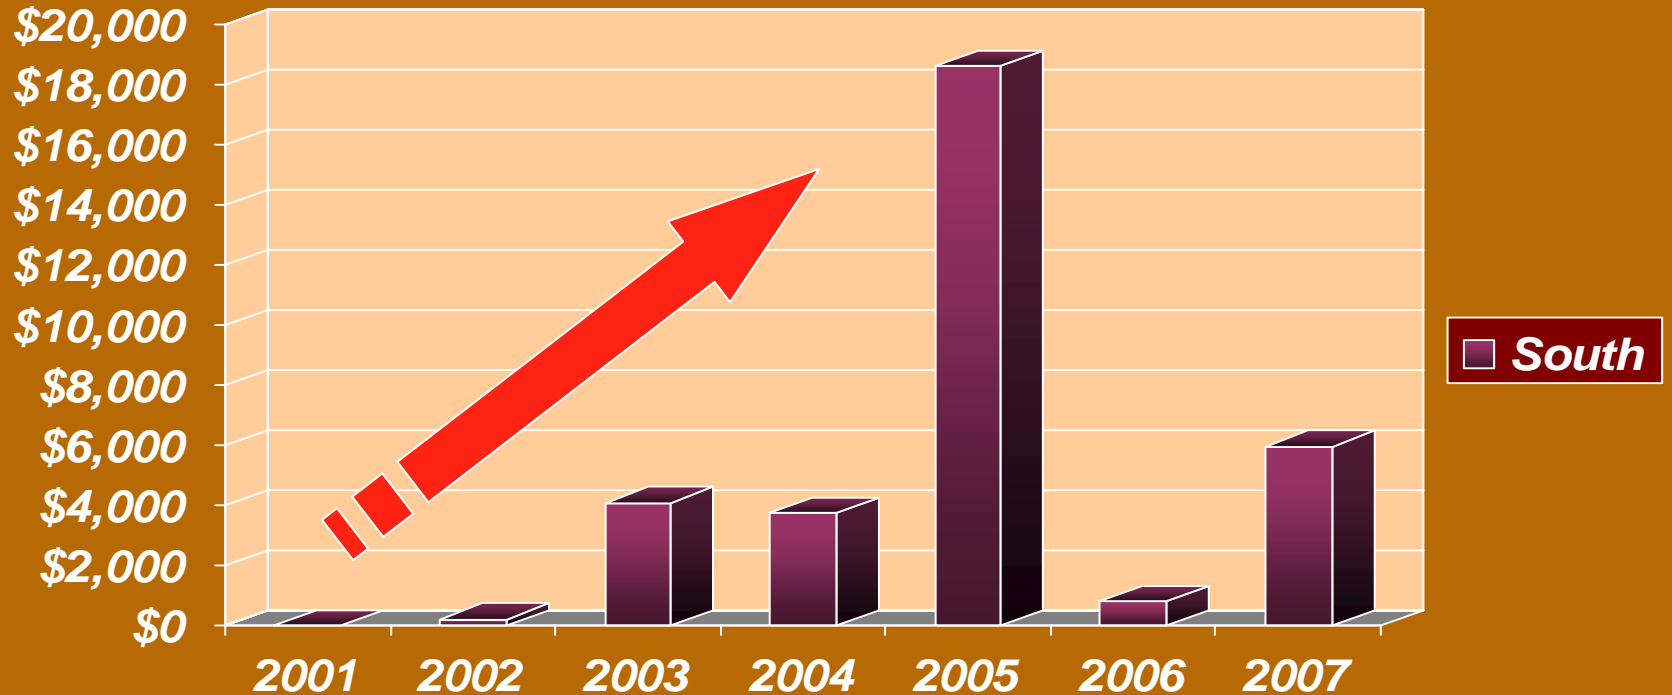

2001-2007 YTD SOUTH

Not Shown

2003 Long Lake Community Center Fire \$77K