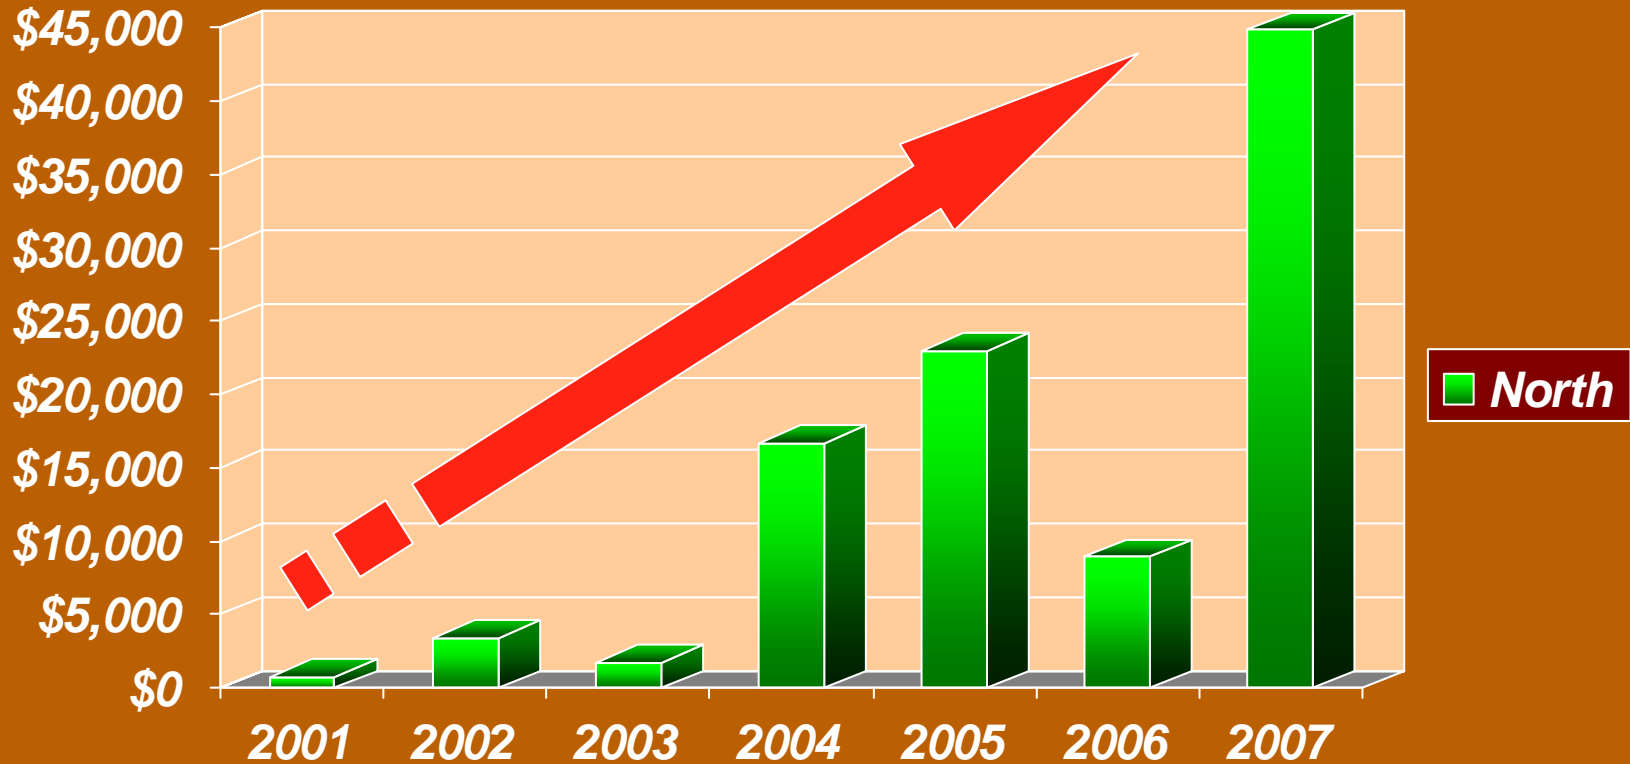

PARK VANDALISM REPAIR COSTS

2001-2007 YTD NORTH