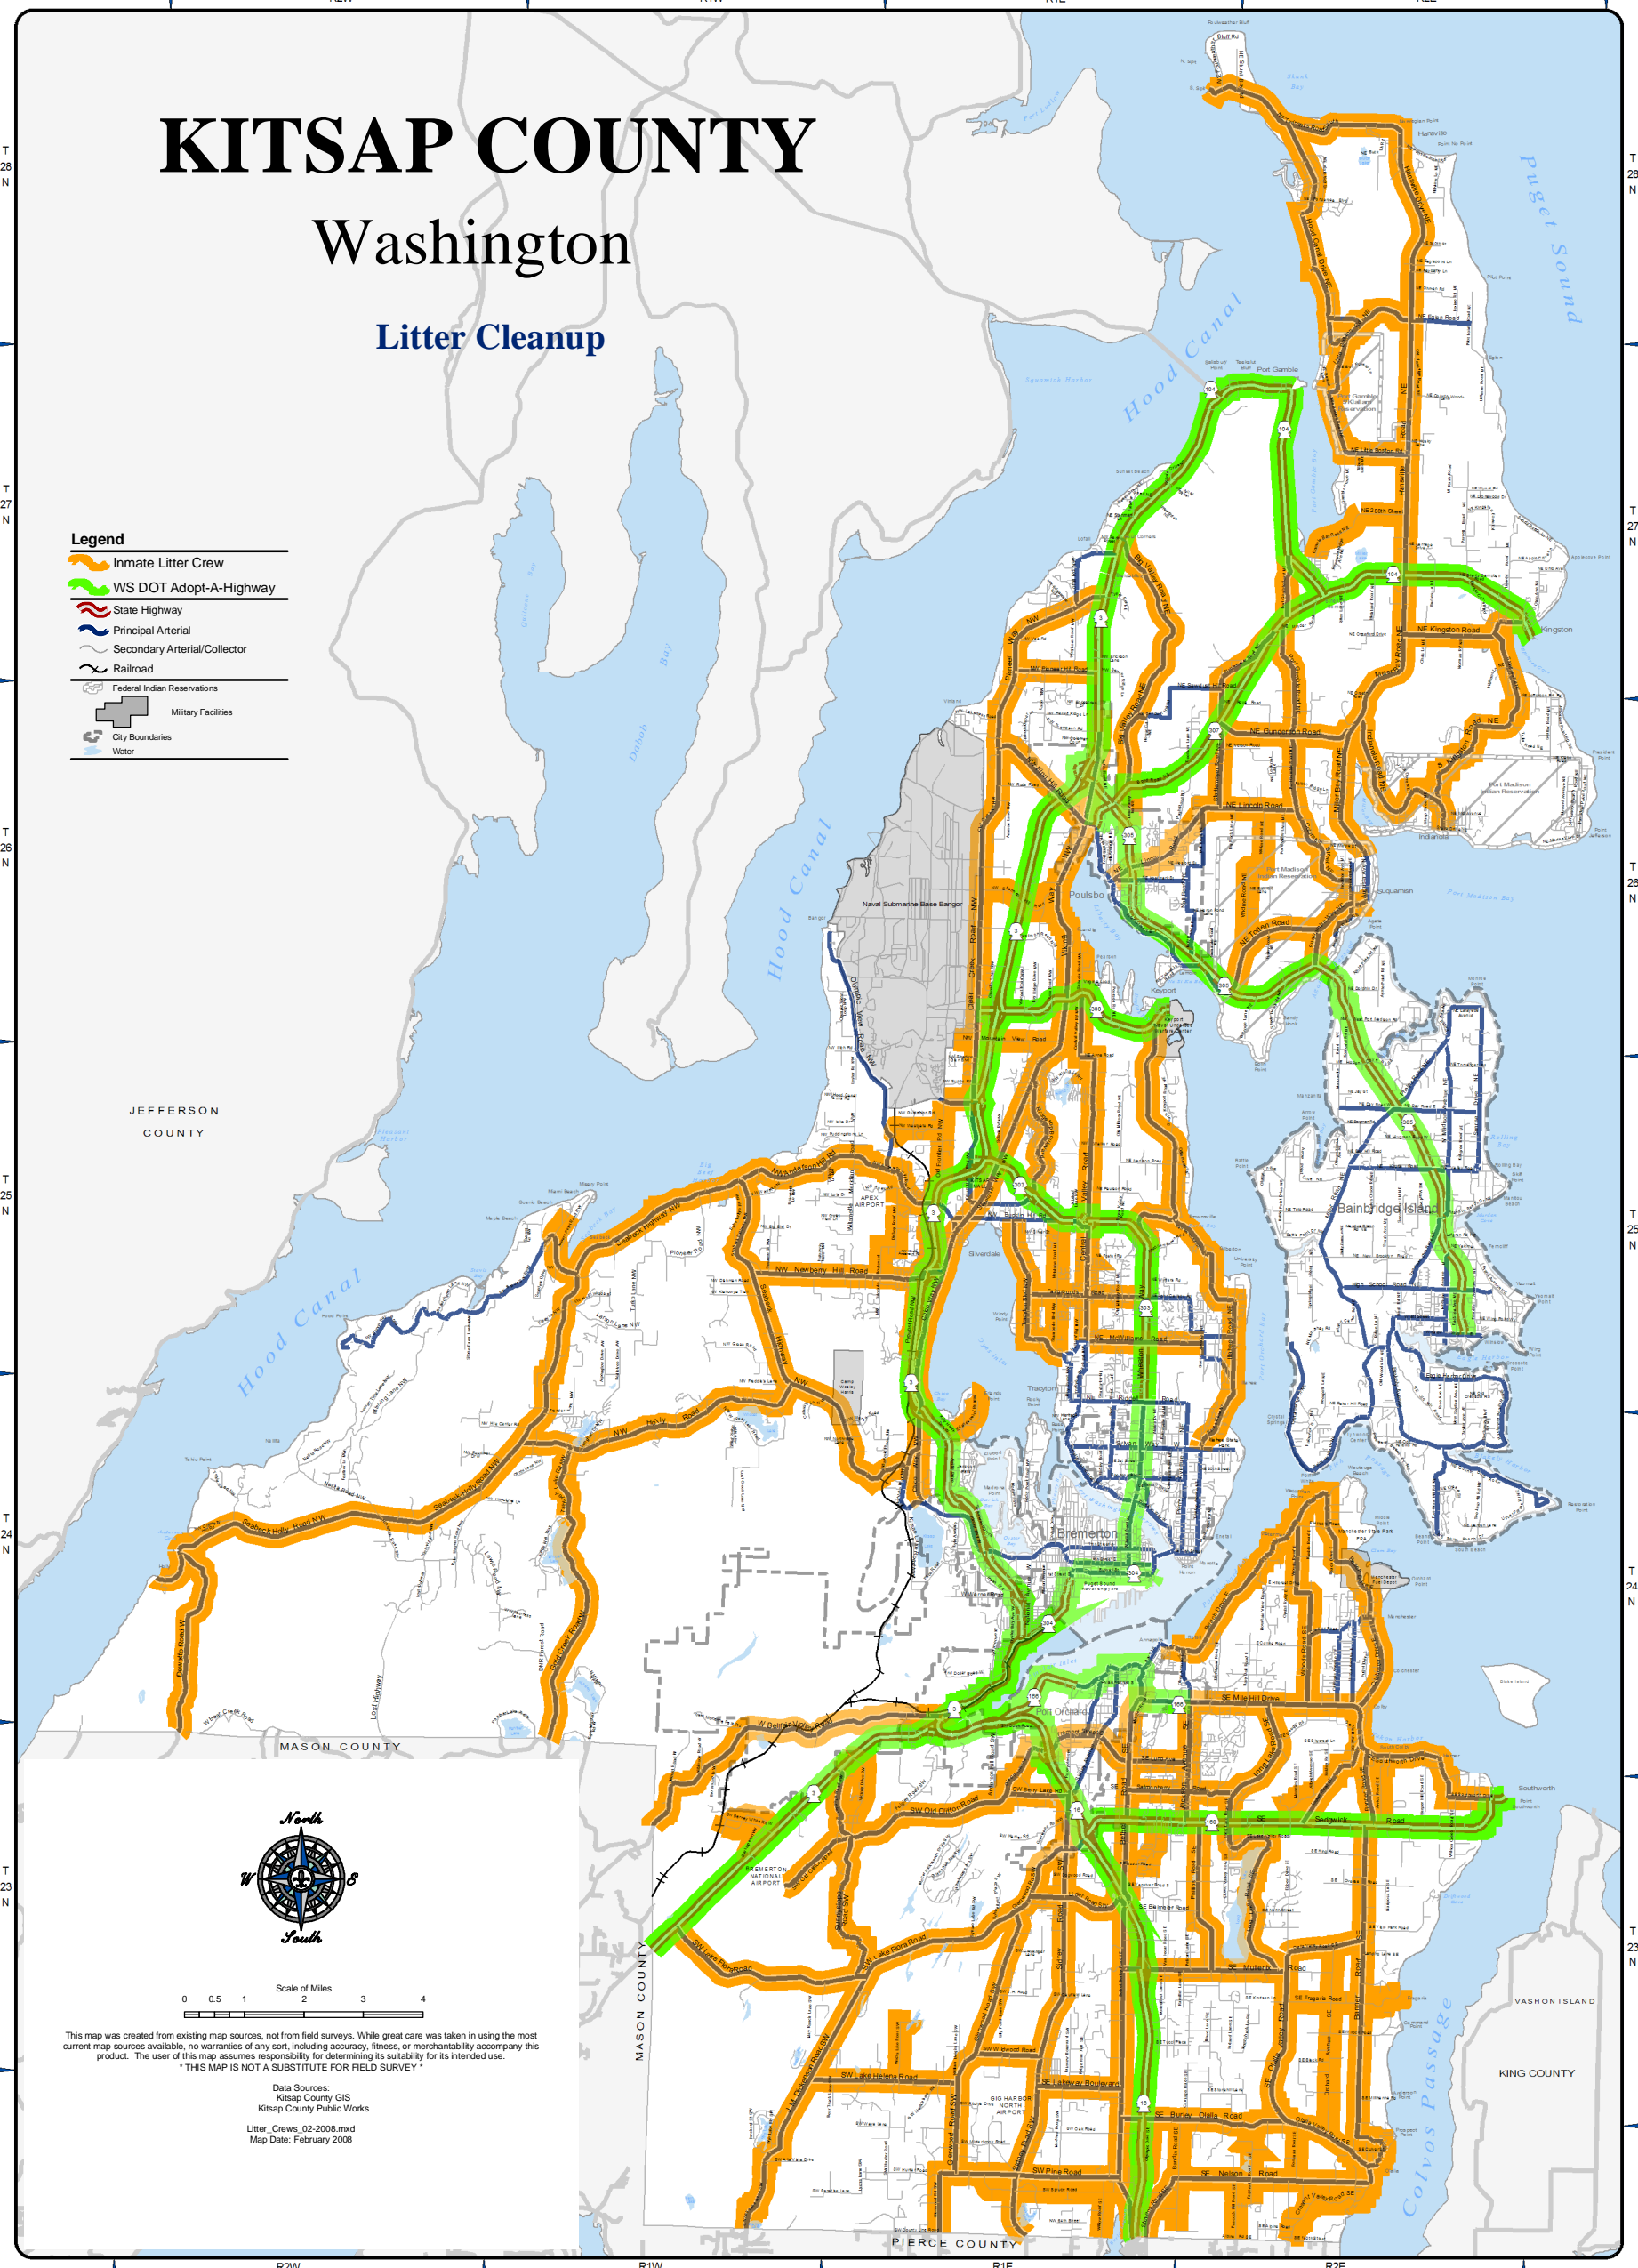

KITSAP COUNTY

Washington

Litter Cleanup

Legend

- Inmate Litter Crew
- WS DOT Adopt-A-Highway
- State Highway
- Principal Arterial
- Secondary Arterial/Collector
- Railroad
- Federal Indian Reservations
- Military Facilities
- City Boundaries
- Water