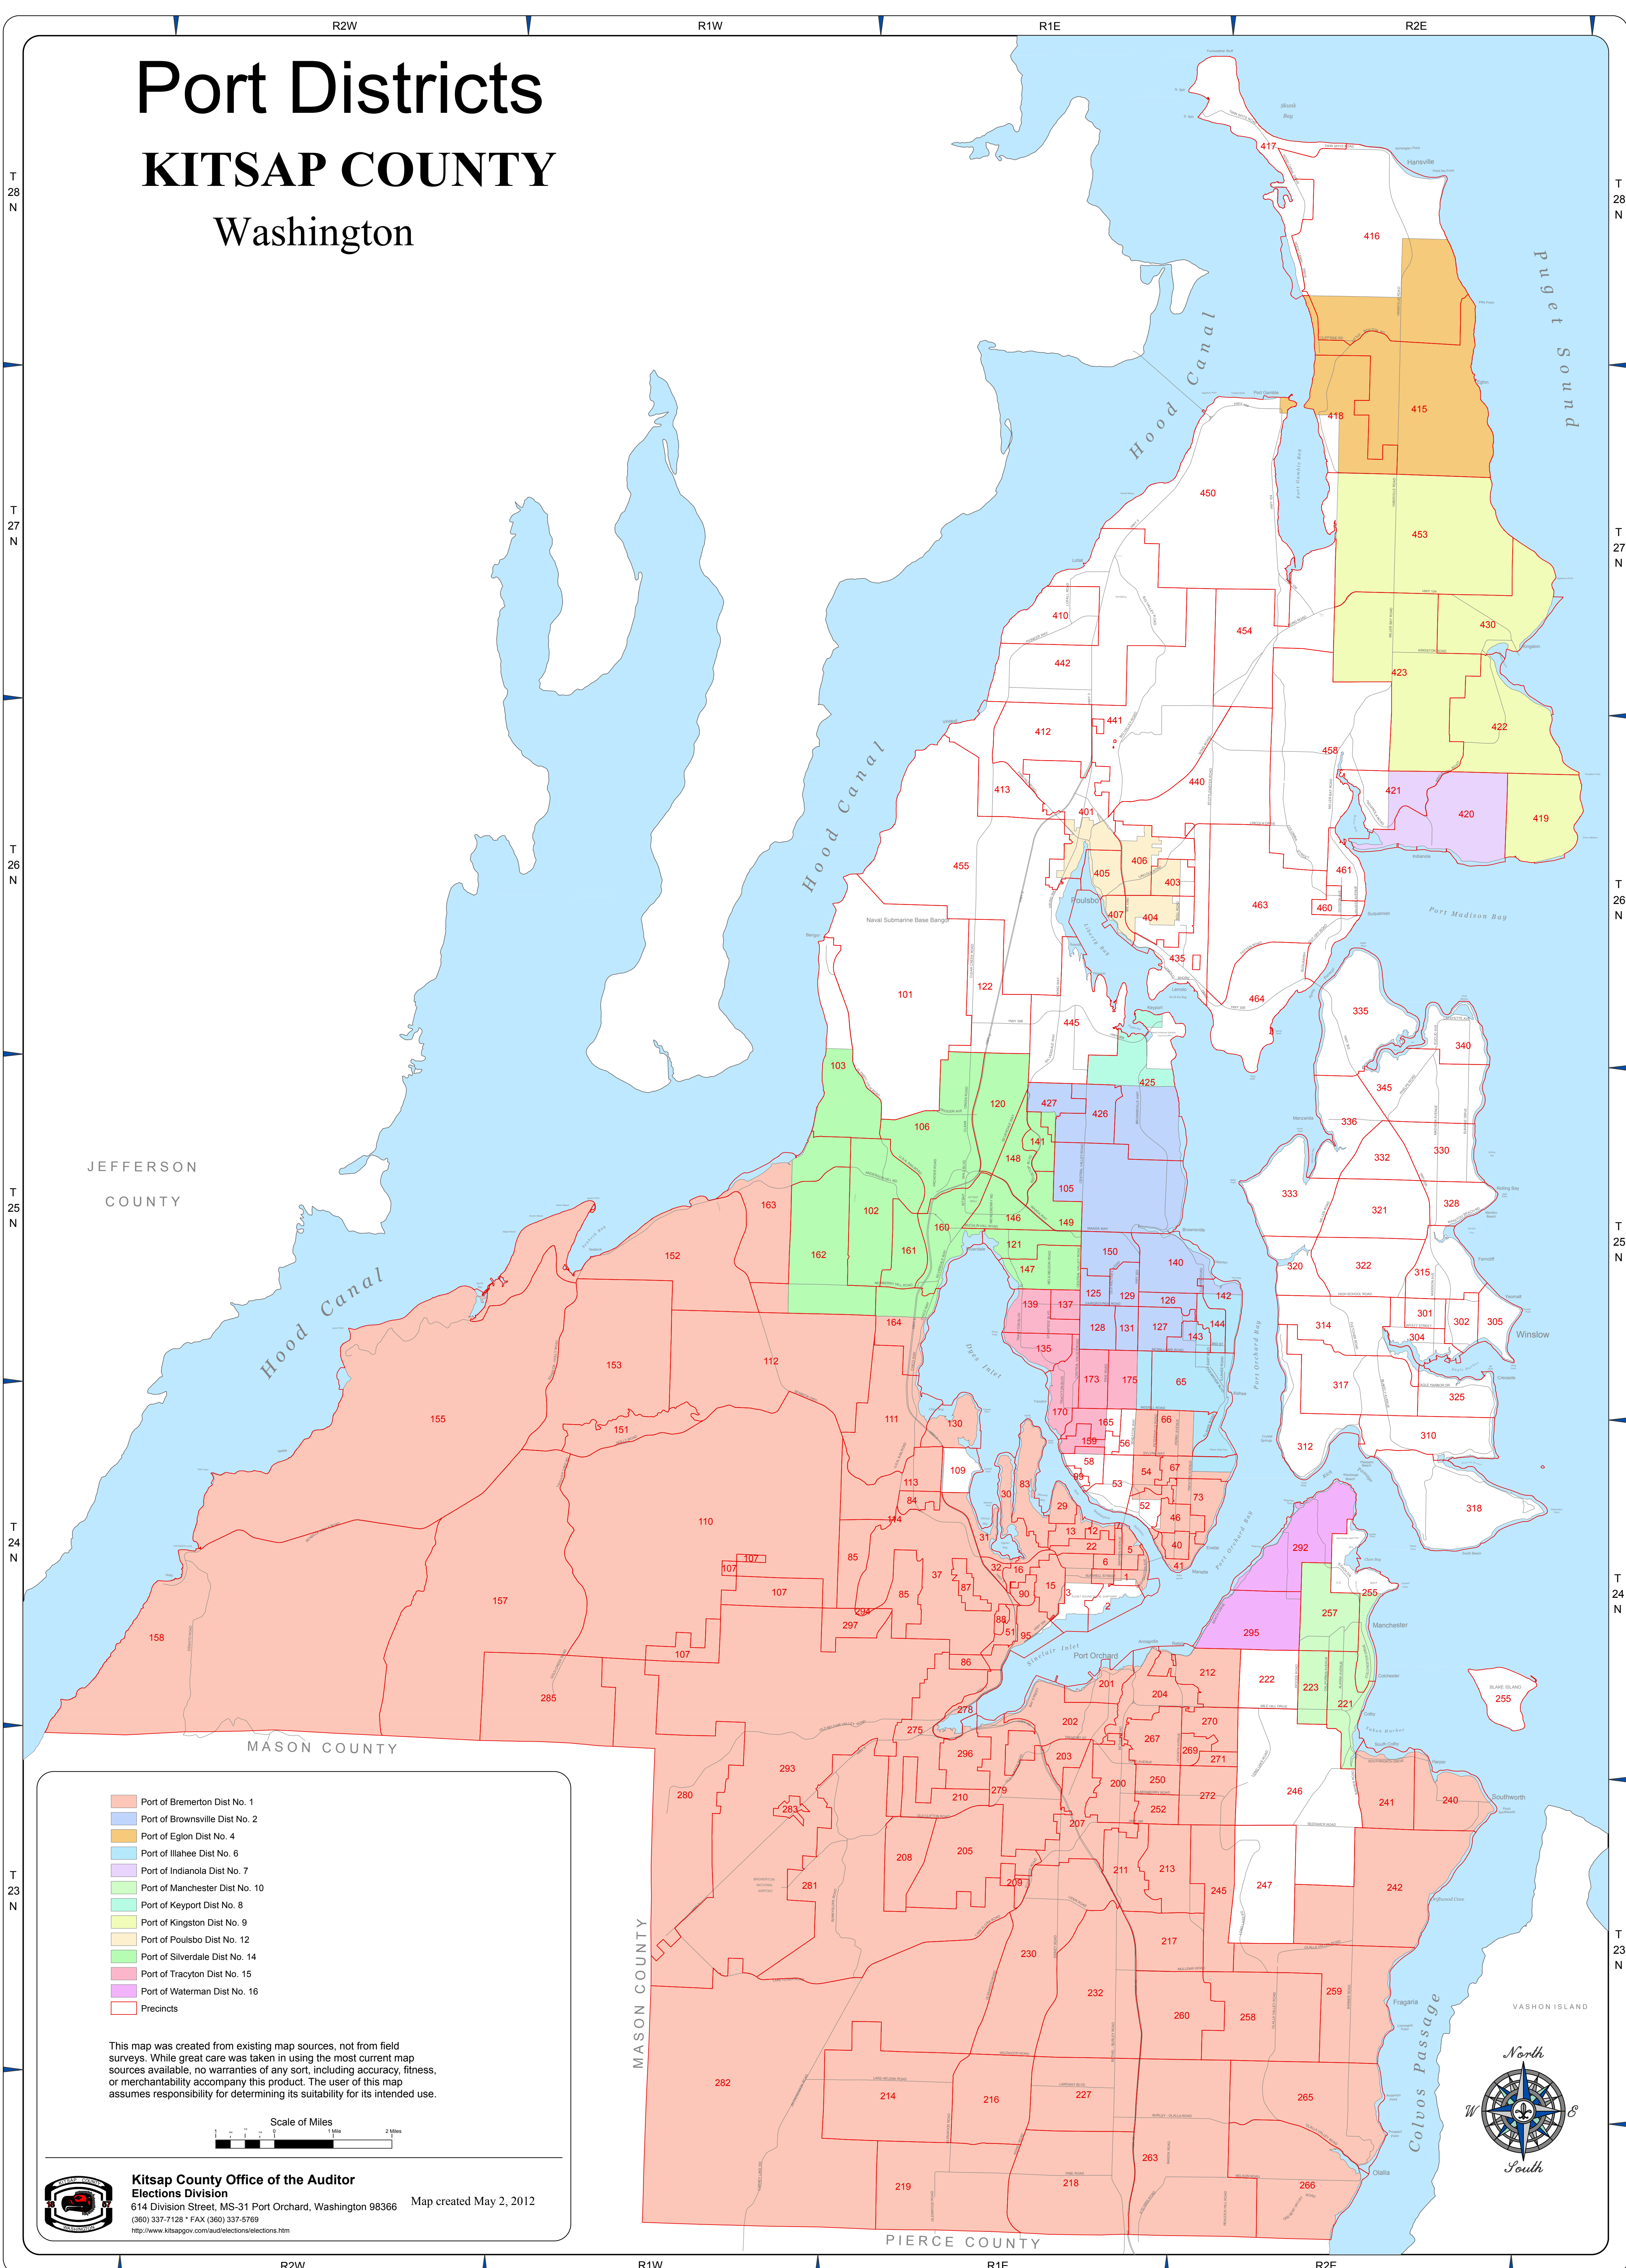

Port Districts KITSAP COUNTY Washington

- Port of Bremerton Dist No. 1
- Port of Brownsville Dist No. 2
- Port of Etlahee Dist No. 4
- Port of Ilahaee Dist No. 6
- Port of Indianola Dist No. 7
- Port of Manchester Dist No. 10
- Port of Keyport Dist No. 8
- Port of Kingston Dist No. 9
- Port of Poulsbo Dist No. 12
- Port of Silverdale Dist No. 14
- Port of Tracyton Dist No. 15
- Port of Waterman Dist No. 16
- Precincts

Kitsap County Office of the Auditor
Elections Division
614 Division Street, MS-31 Port Orchard, Washington 98366 Map created May 2, 2012
(360) 337-1128 * FAX (360) 337-5769
<http://www.kitsapgov.com/aud/elections/elections.htm>