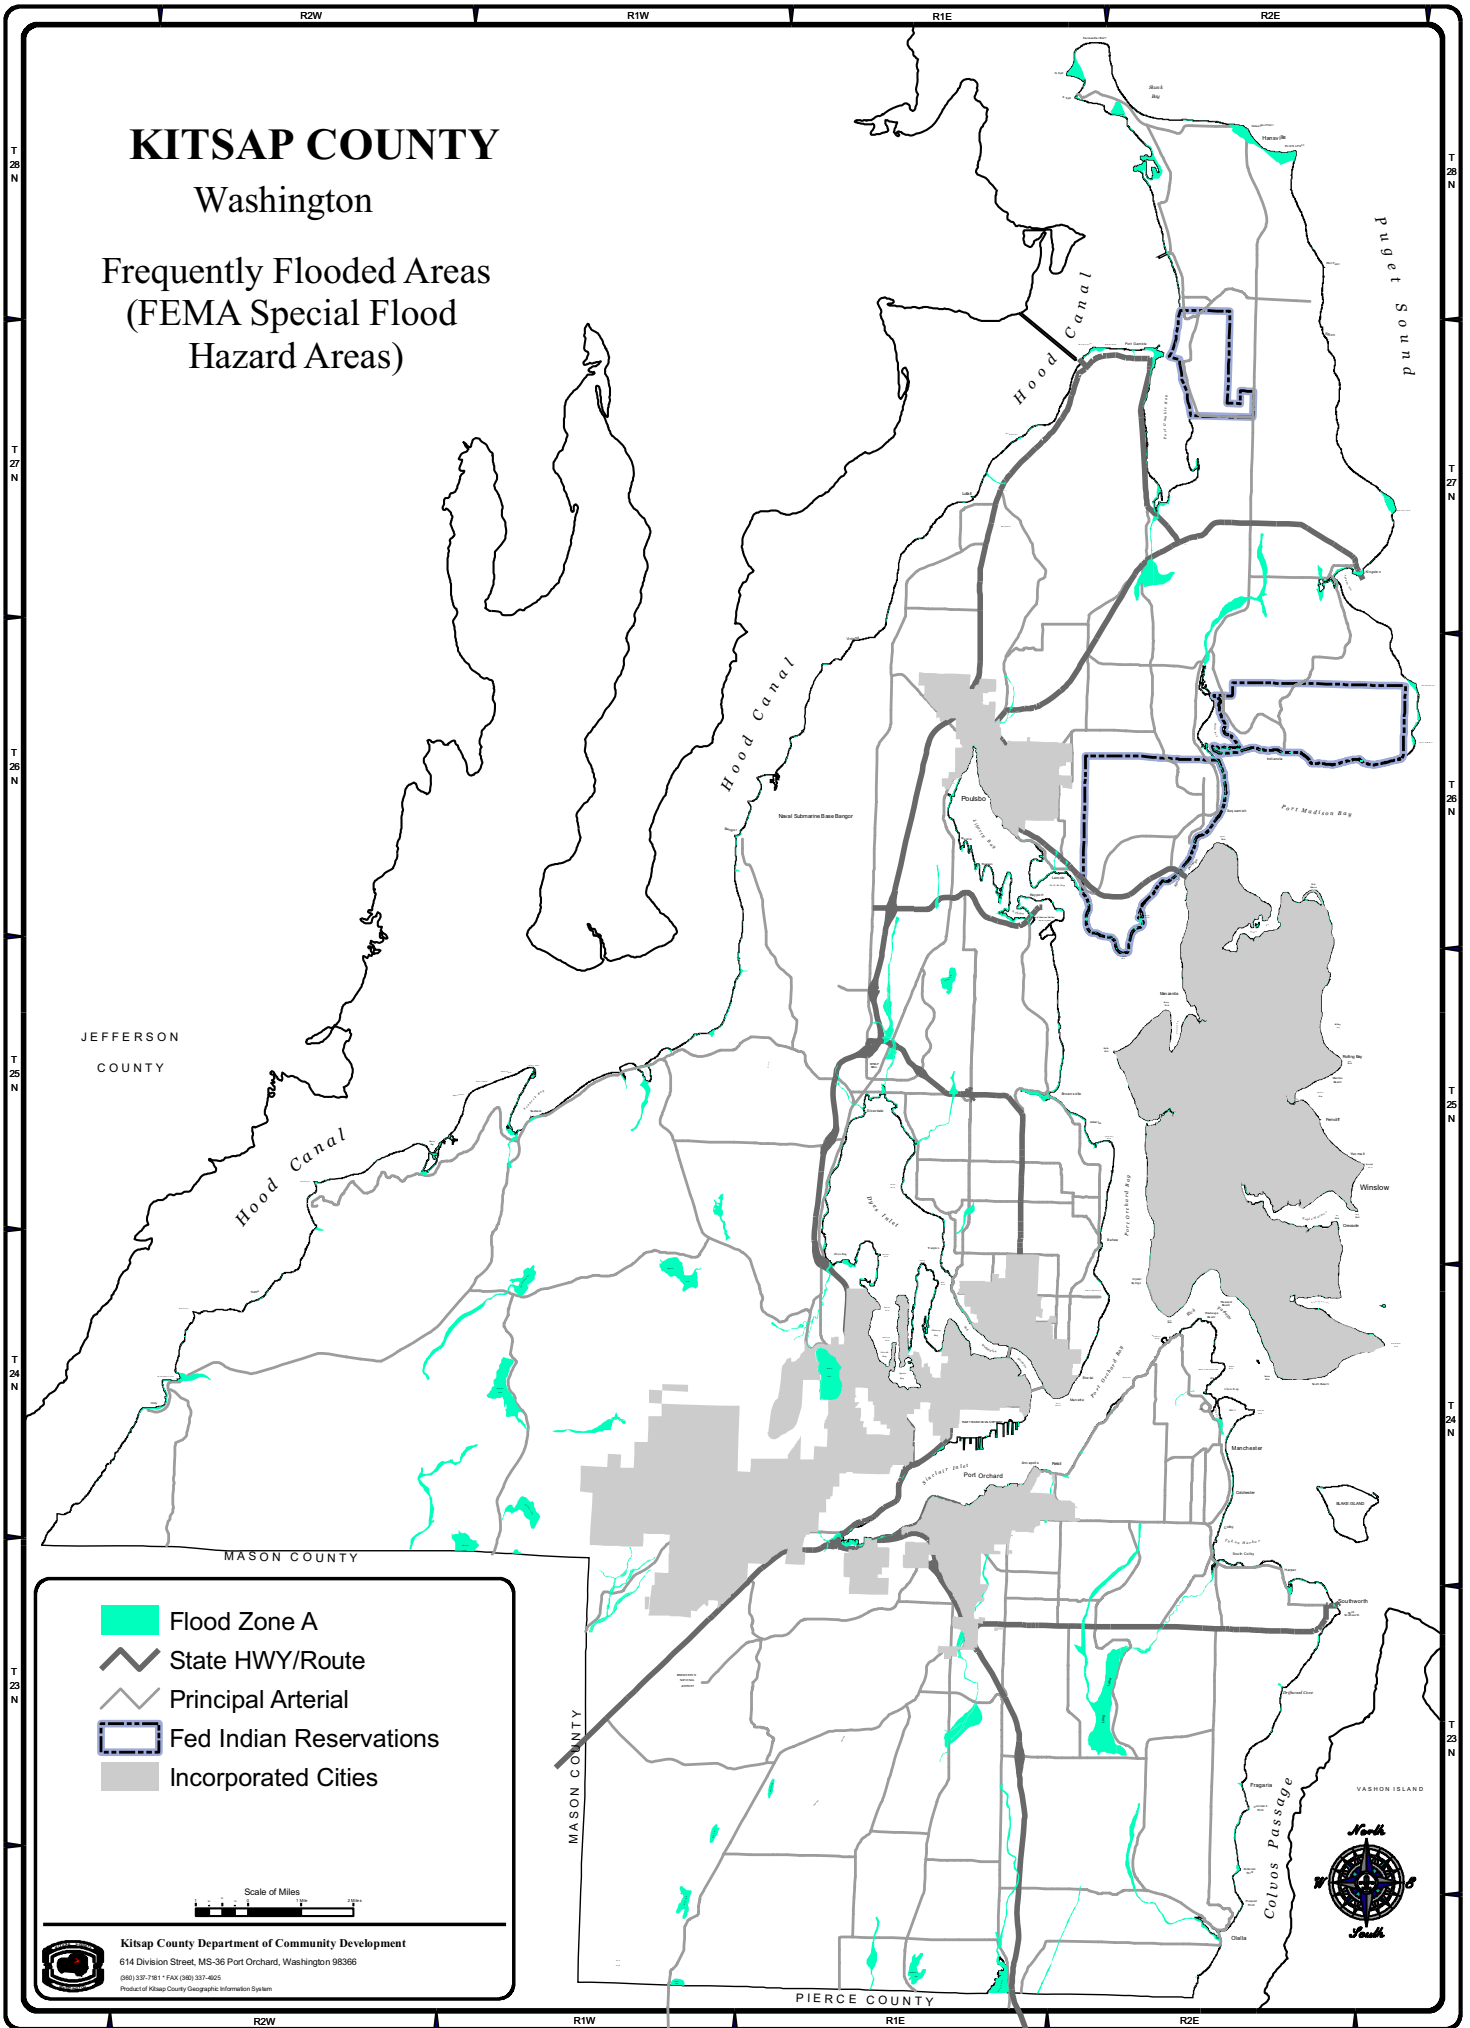

KITSAP COUNTY

Washington

Frequently Flooded Areas
(FEMA Special Flood
Hazard Areas)

Figure 3.1-8 Frequently Flooded Areas