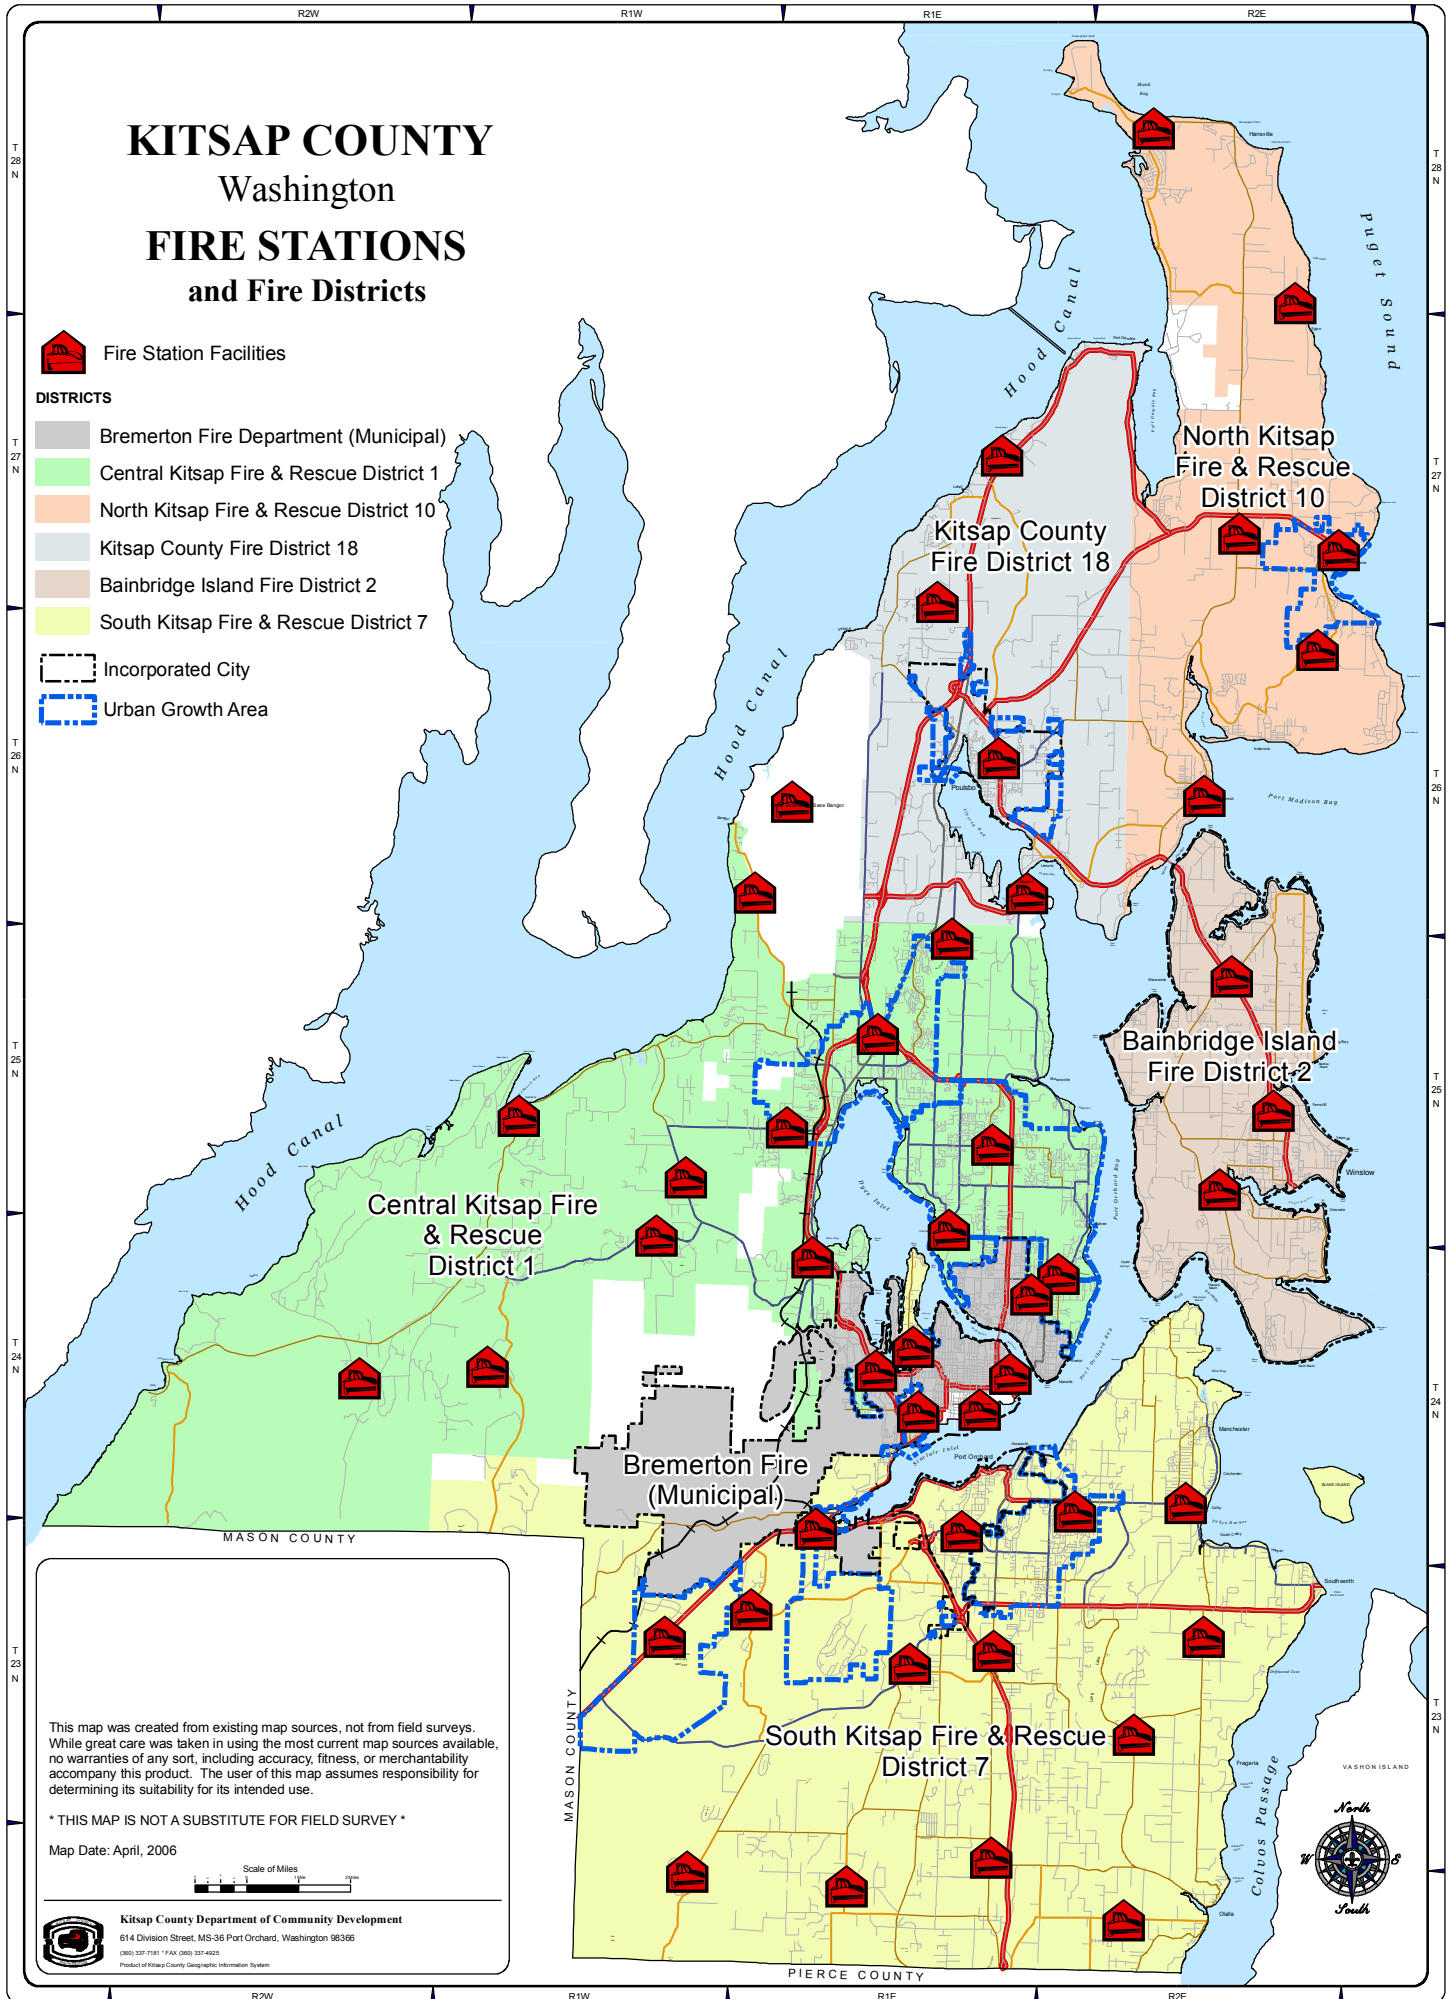

KITSAP COUNTY Washington FIRE STATIONS and Fire Districts

Fire Station Facilities

DISTRICTS

- Bremerton Fire Department (Municipal)
- Central Kitsap Fire & Rescue District 1
- North Kitsap Fire & Rescue District 10
- Kitsap County Fire District 18
- Bainbridge Island Fire District 2
- South Kitsap Fire & Rescue District 7

- Incorporated City
- Urban Growth Area

This map was created from existing map sources, not from field surveys. While great care was taken in using the most current map sources available, no warranties of any sort, including accuracy, fitness, or merchantability accompany this product. The user of this map assumes responsibility for determining its suitability for its intended use.