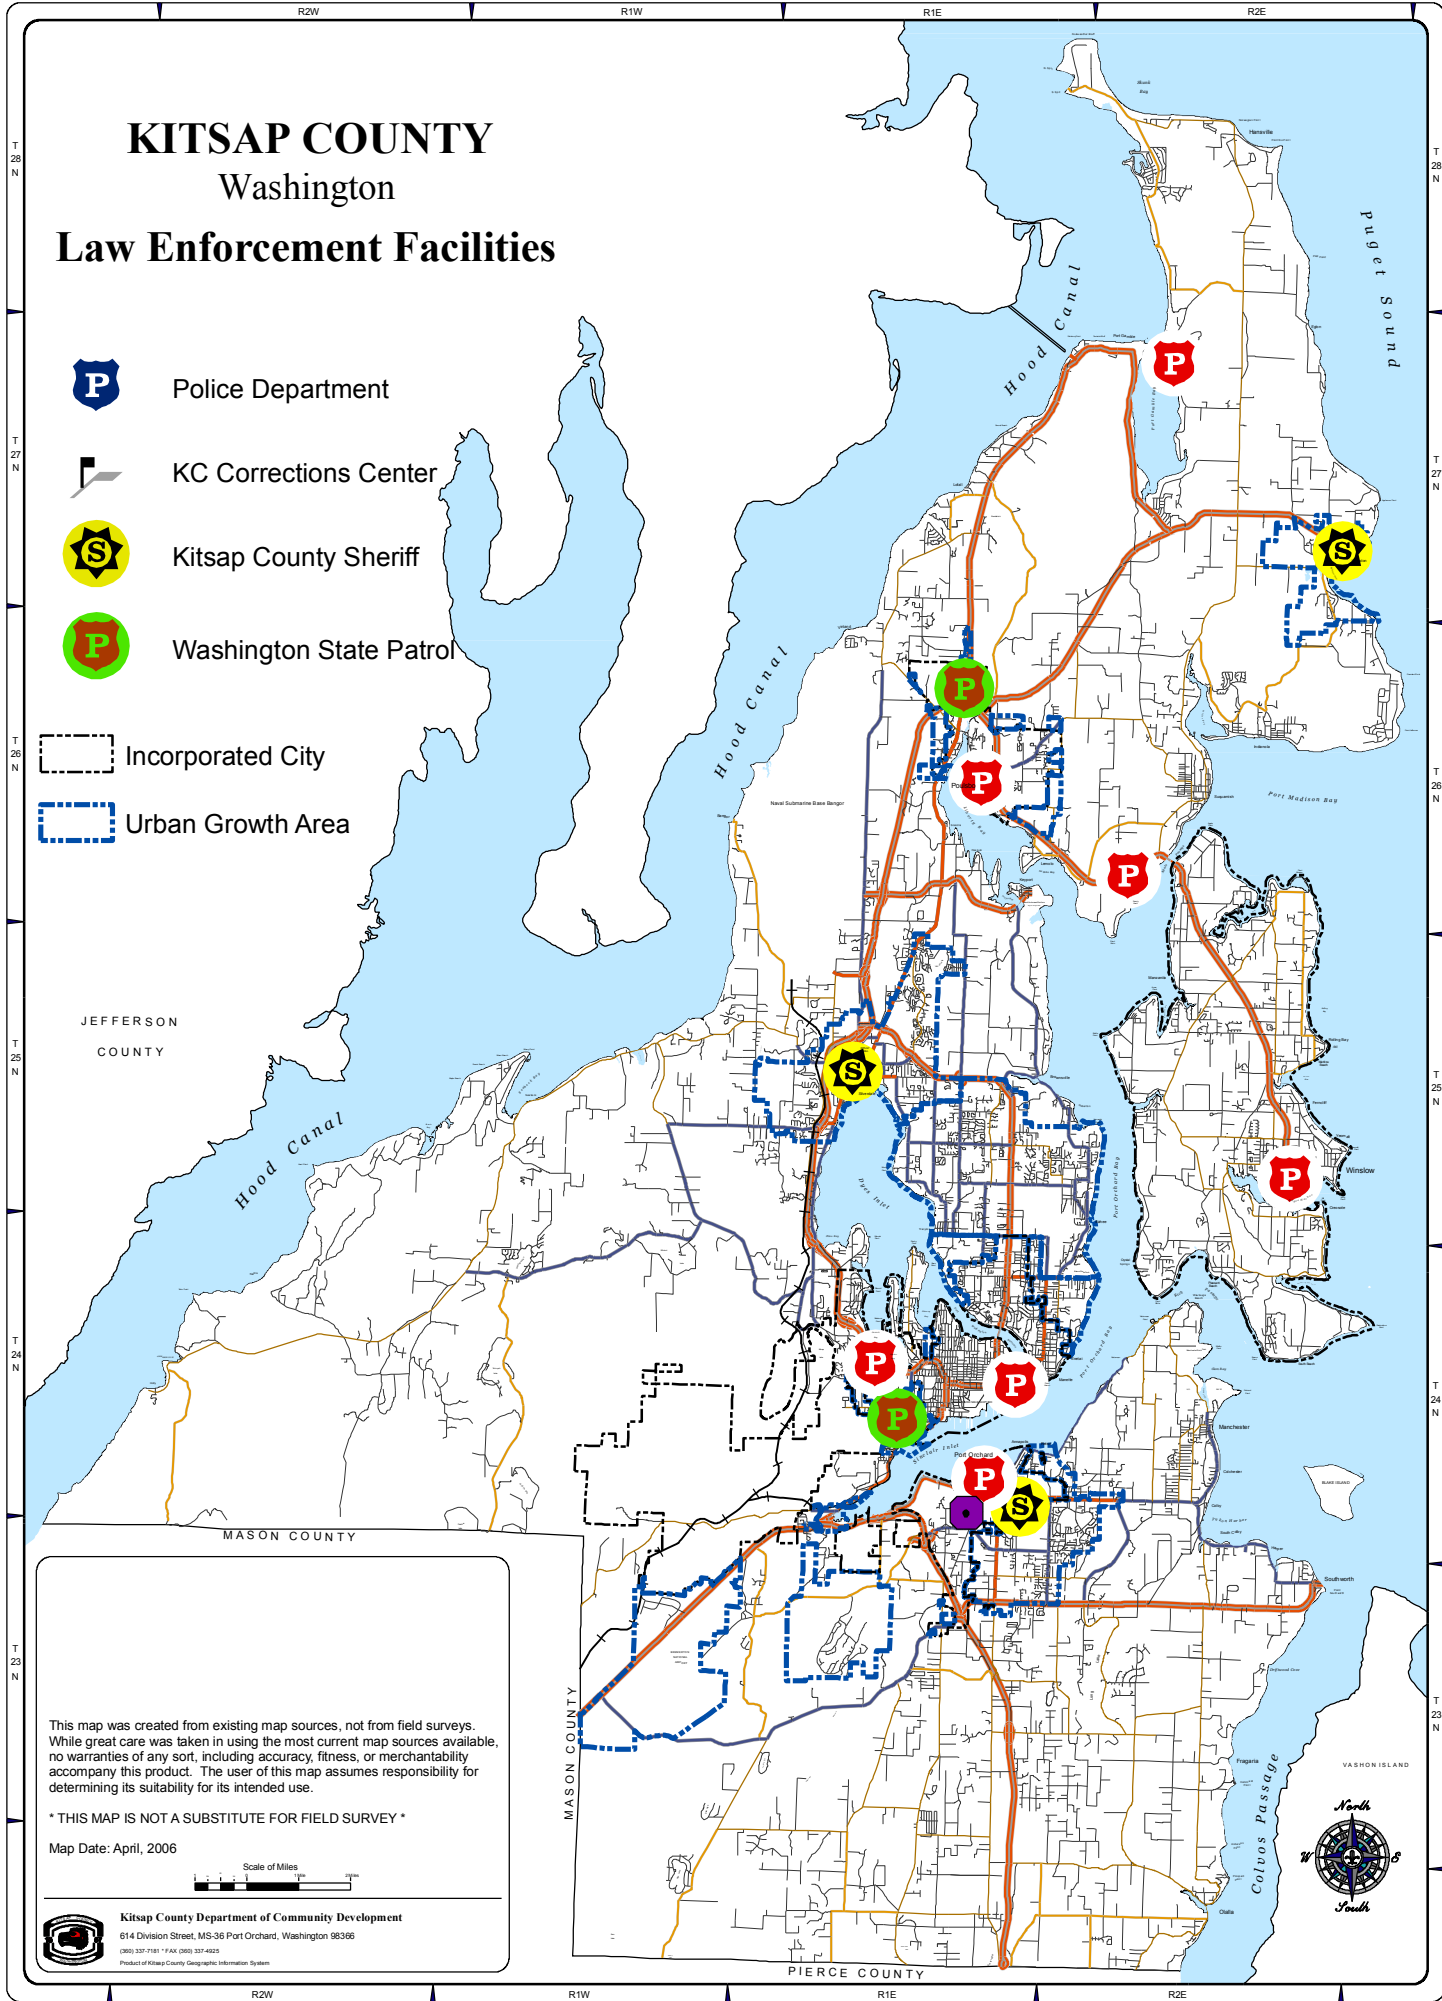

KITSAP COUNTY

Washington

Law Enforcement Facilities

Police Department

KC Corrections Center

Kitsap County Sheriff

Washington State Patrol

Incorporated City

Urban Growth Area

* THIS MAP IS NOT A SUBSTITUTE FOR FIELD SURVEY *

Map Date: April, 2006

Figure 3.3-3 Law Enforcement Facilities