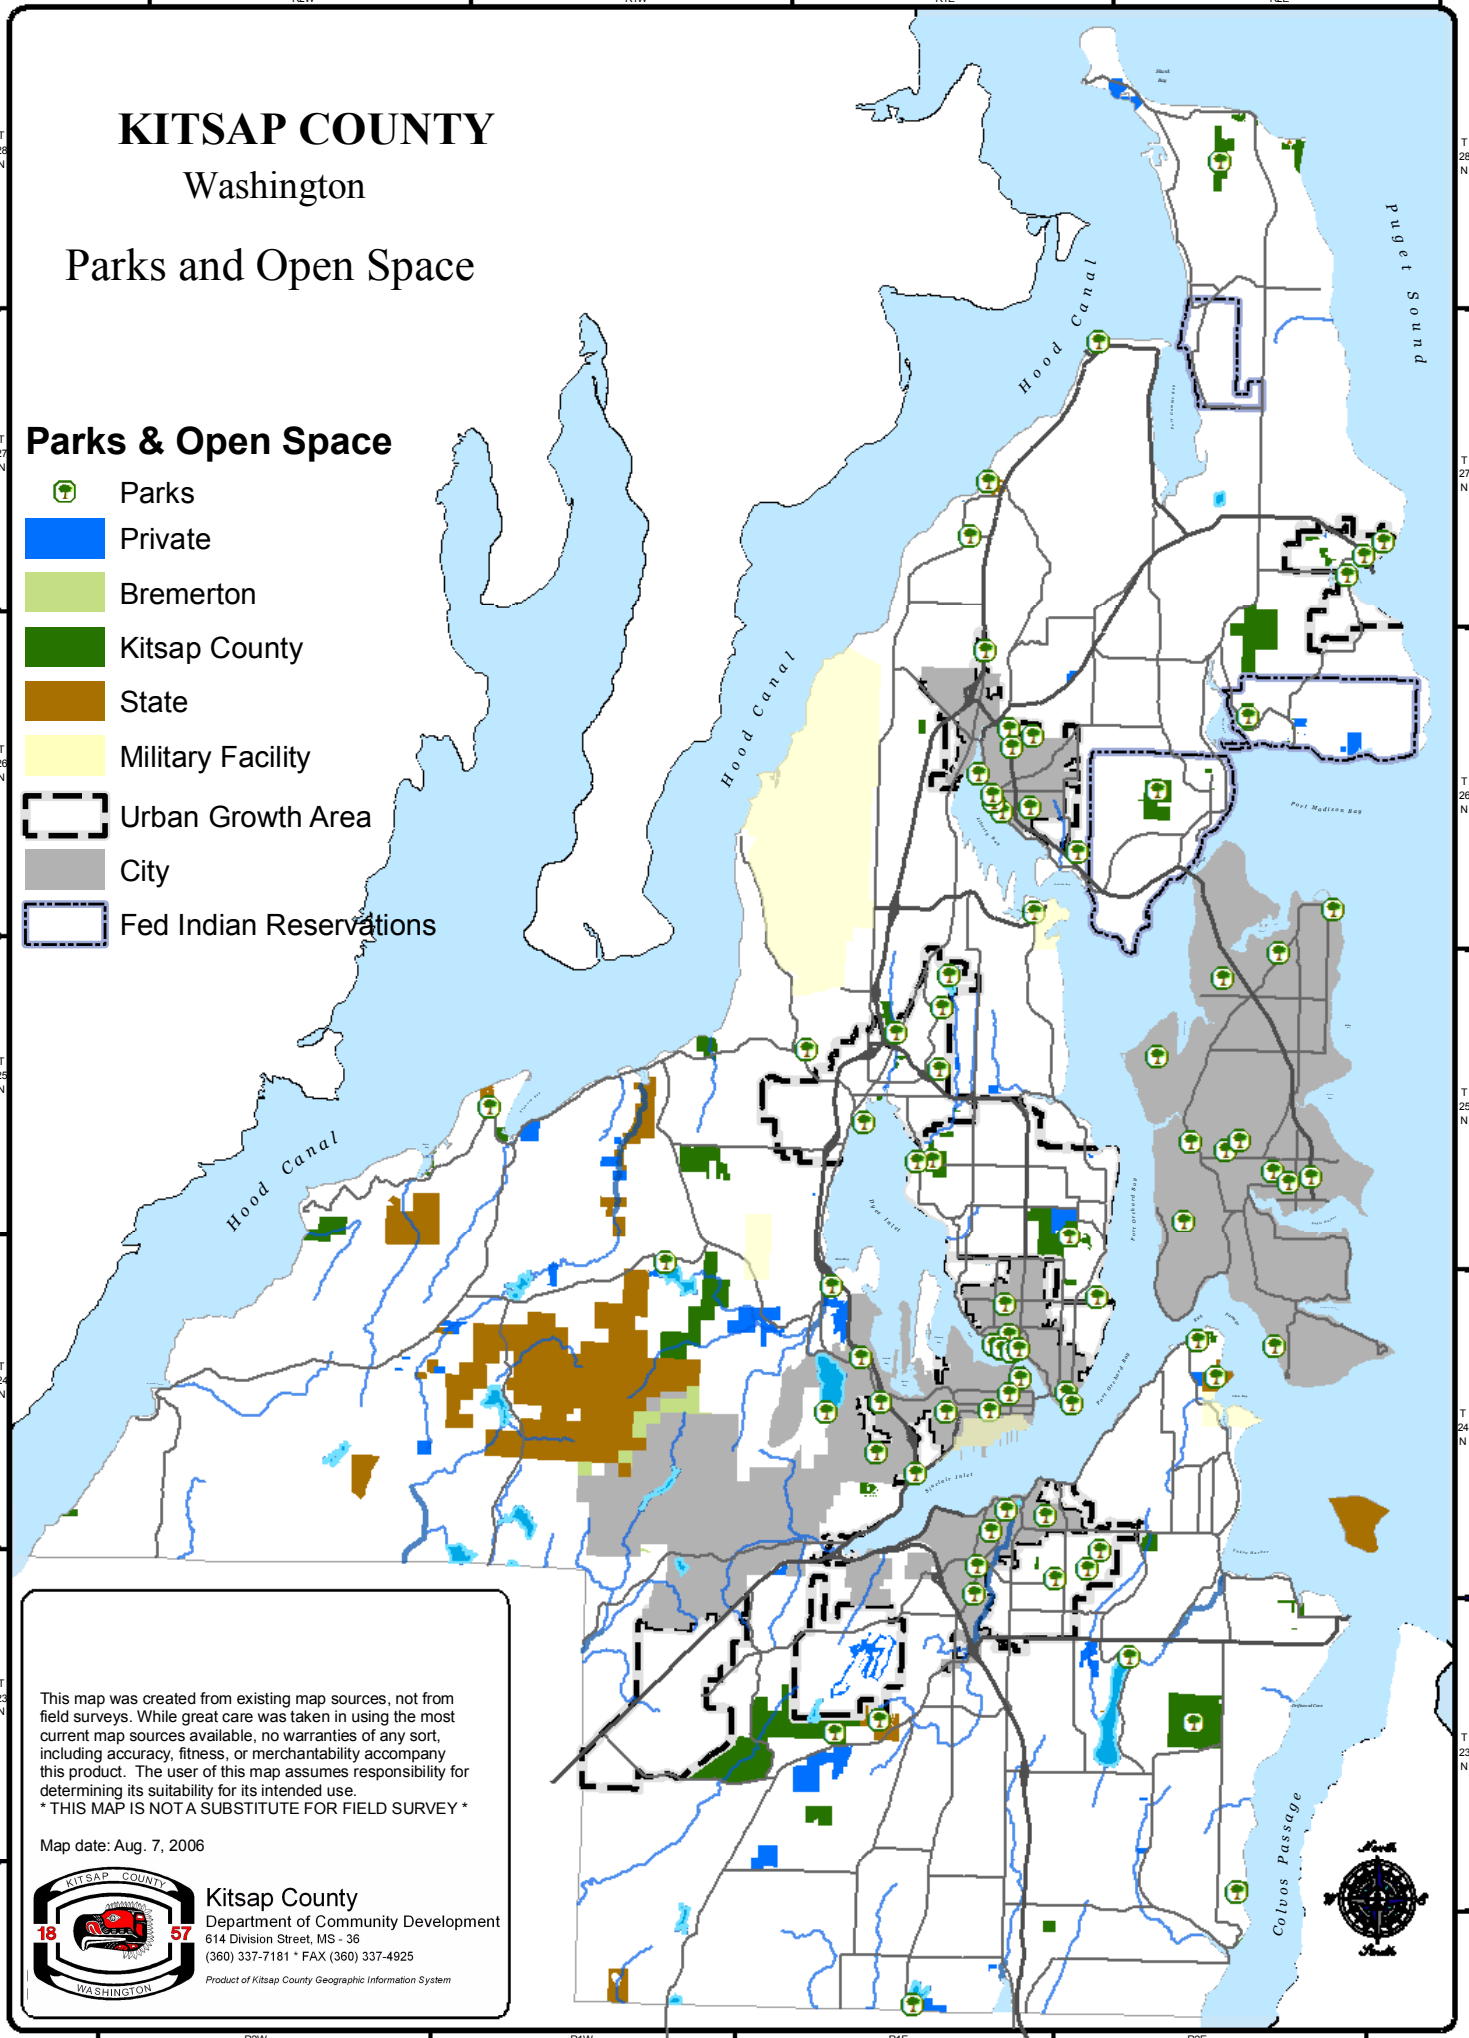

KITSAP COUNTY

Washington

Parks and Open Space

Parks & Open Space

-  Parks
-  Private
-  Bremerton
-  Kitsap County
-  State
-  Military Facility
-  Urban Growth Area
-  City
-  Fed Indian Reservations

This map was created from existing map sources, not from field surveys. While great care was taken in using the most current map sources available, no warranties of any sort, including accuracy, fitness, or merchantability accompany this product. The user of this map assumes responsibility for determining its suitability for its intended use.
* THIS MAP IS NOT A SUBSTITUTE FOR FIELD SURVEY *