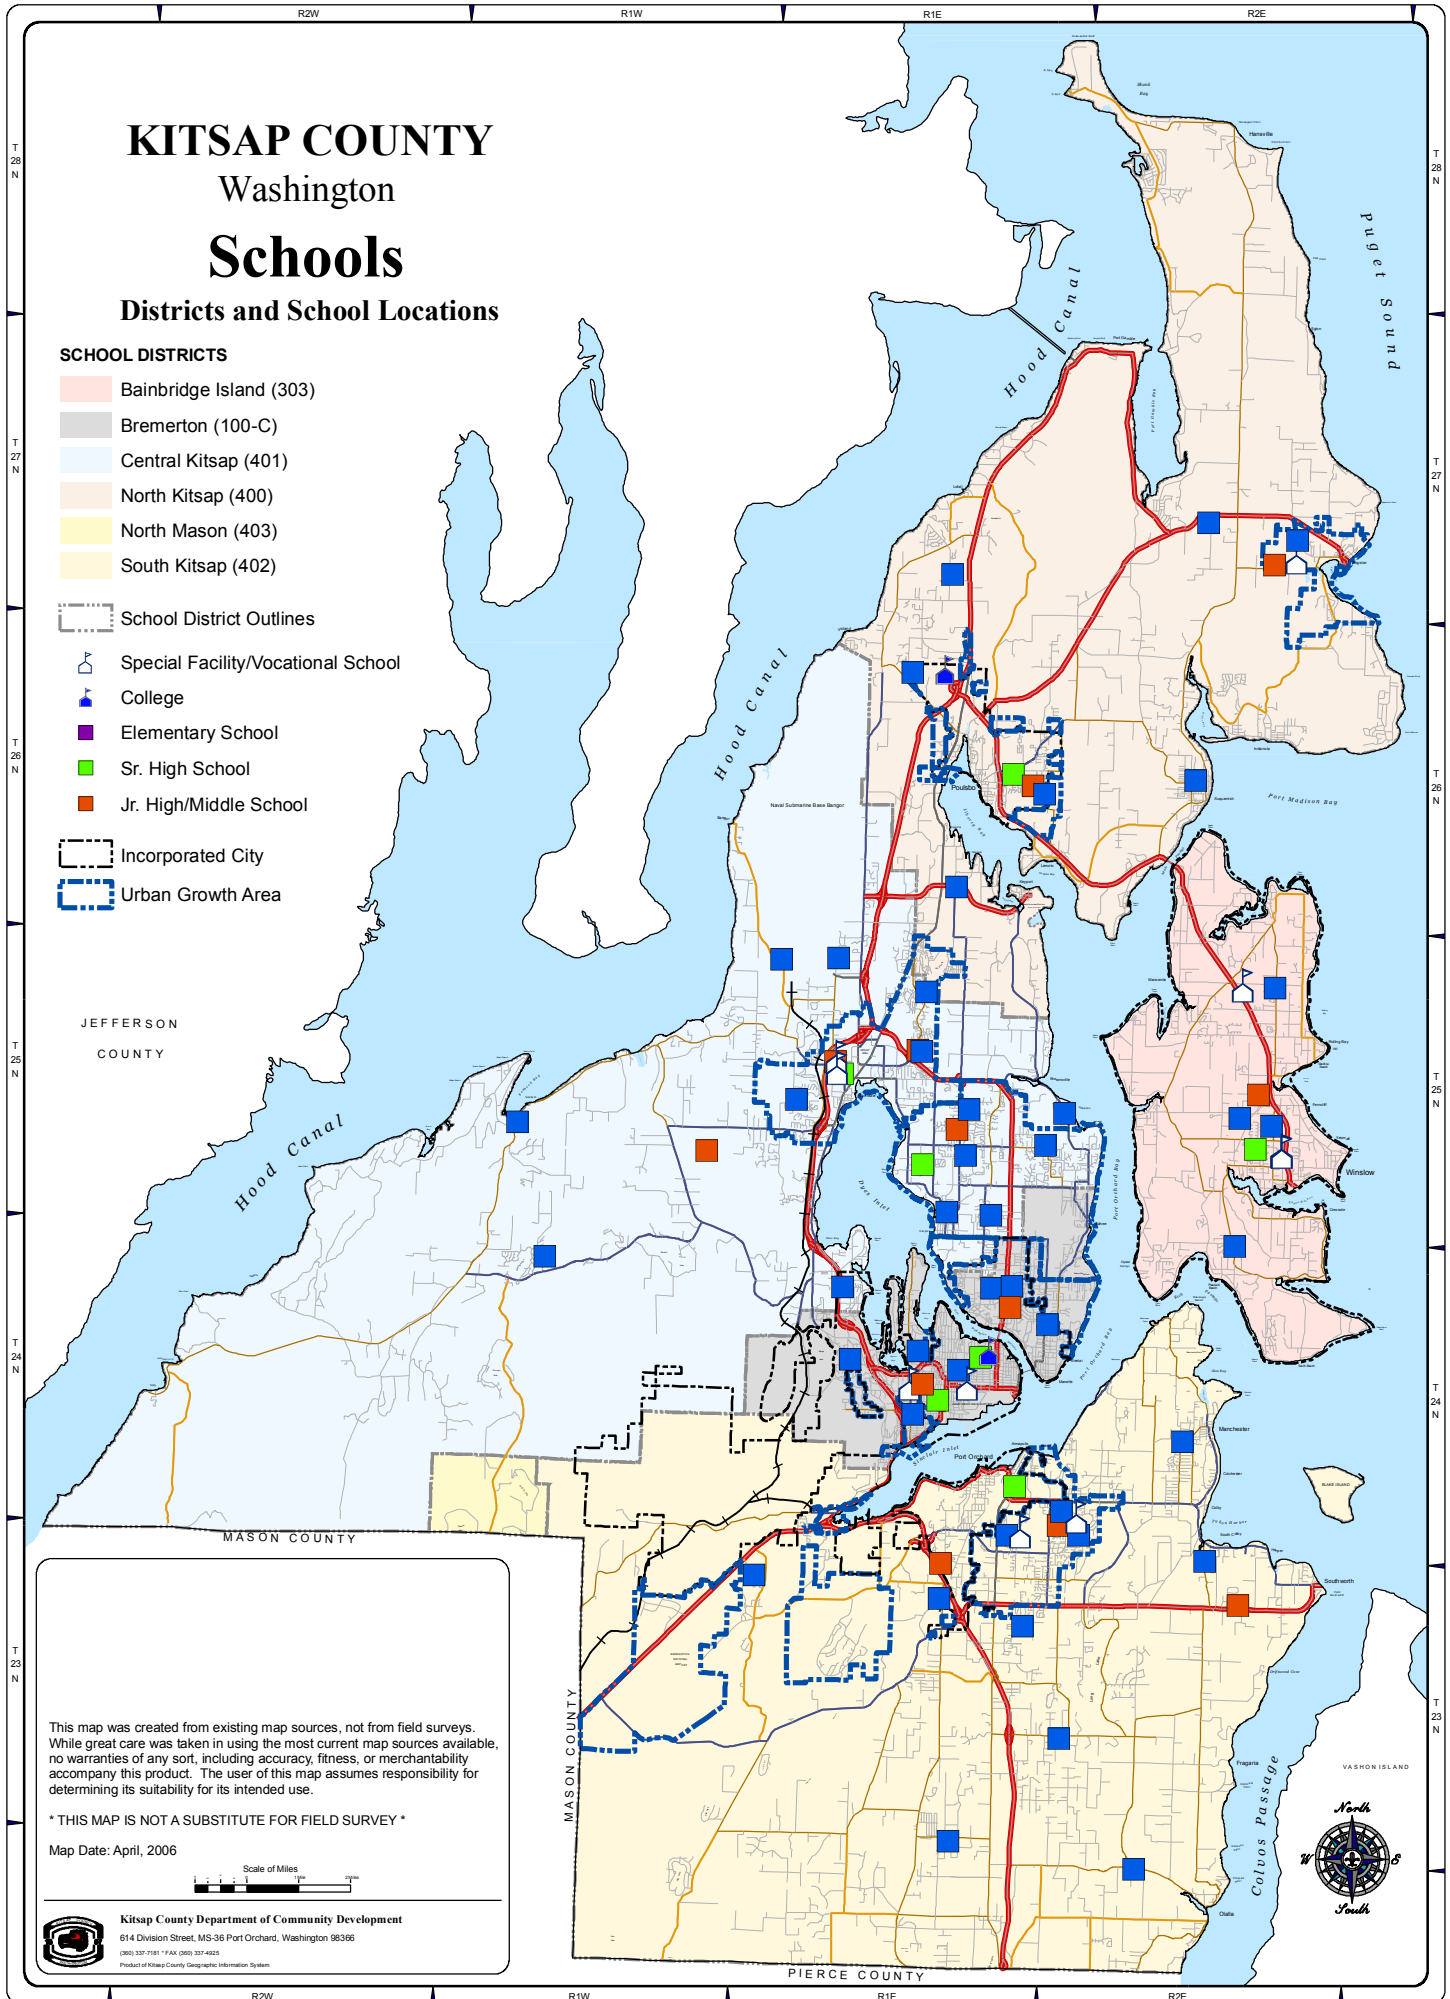

KITSAP COUNTY Washington Schools

Districts and School Locations

SCHOOL DISTRICTS

- Bainbridge Island (303)
- Bremerton (100-C)
- Central Kitsap (401)
- North Kitsap (400)
- North Mason (403)
- South Kitsap (402)

School District Outlines

- Special Facility/Vocational School
- College
- Elementary School
- Sr. High School
- Jr. High/Middle School

Incorporated City

Urban Growth Area

JEFFERSON
COUNTY

MASON COUNTY

MASON COUNTY

PIERCE COUNTY

* THIS MAP IS NOT A SUBSTITUTE FOR FIELD SURVEY *

Map Date: April, 2006

Figure 3.3-5 School Districts & School Locations