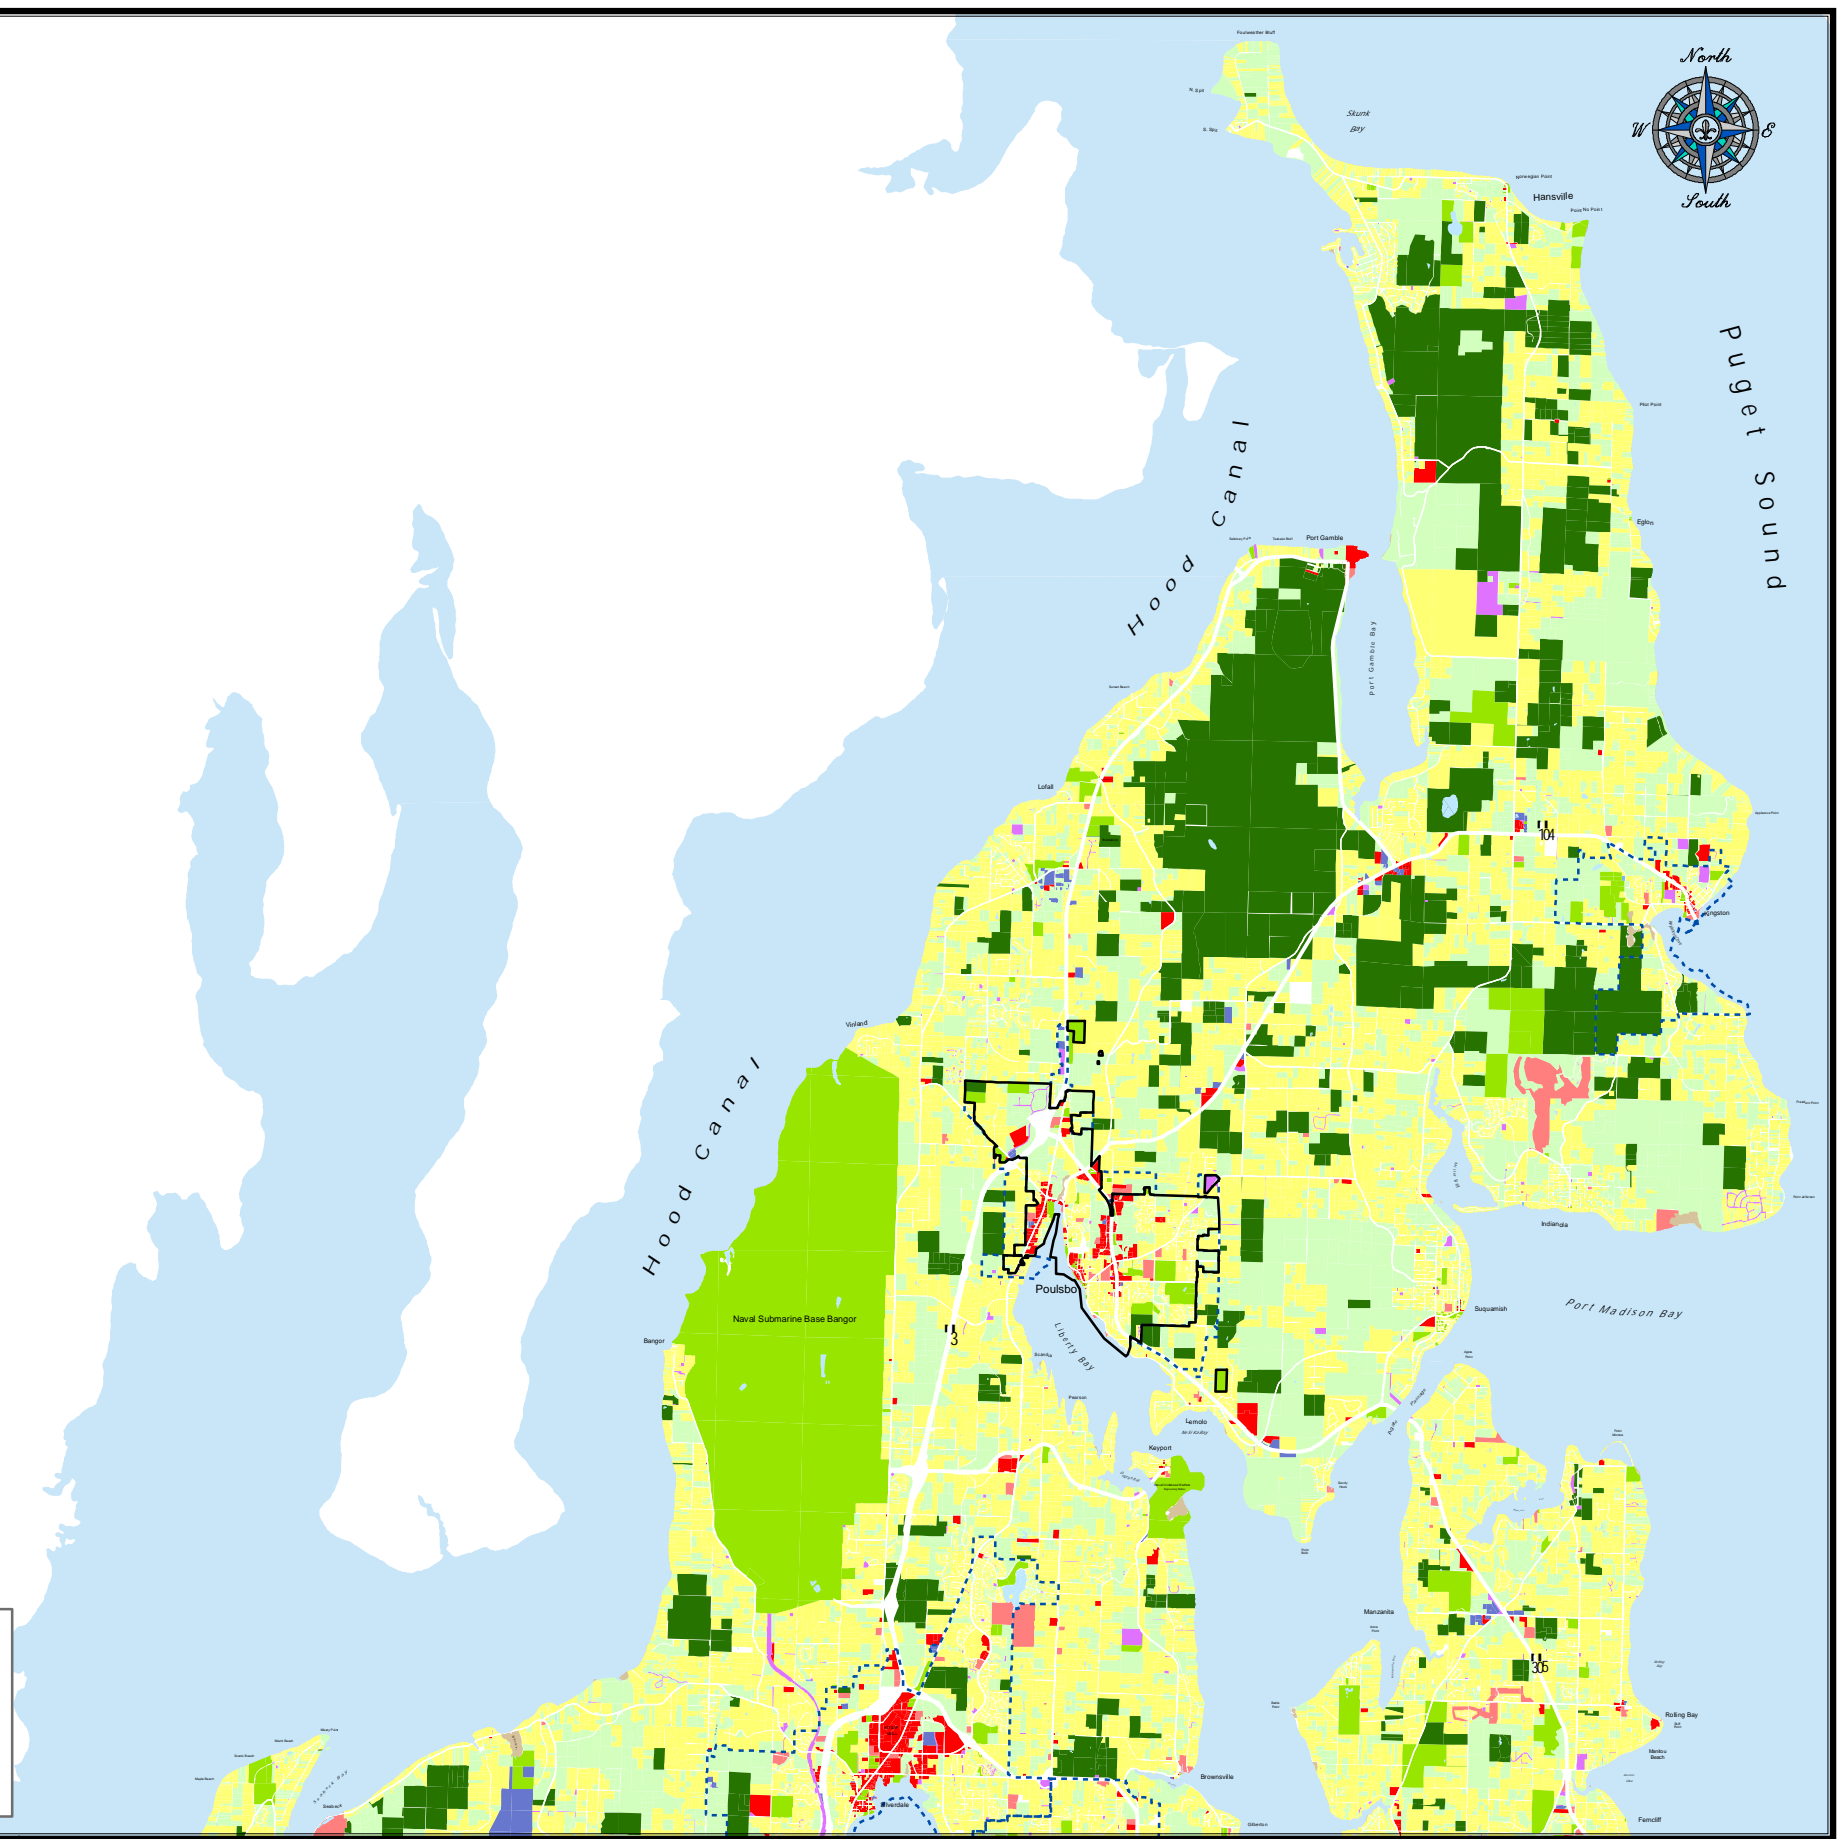

Northern Kitsap County

Existing Land Uses

Land Use Types

- Manufacturing and Industrial
- Transportation, Utilities, Communication
- Commercial Trade and Services
- Cultural, Entertainment, Recreation
- Residential
- Public Facilities
- Undeveloped Land and Open Space
- Resource Lands
- Water

Incorporated City Limits

Existing Urban Growth Areas

Map Date: August 16, 2006

KITSAP COUNTY

Washington

This map was created from existing map sources, not from field surveys. While great care was taken in using the most current map sources available, no warranties of any sort, including accuracy, fitness, or merchantability accompany this product. The user of this map assumes responsibility for determining its suitability for its intended use.
THIS MAP IS NOT A SUBSTITUTE FOR FIELD SURVEY
Created for the purposes of 10-Year Comprehensive Planning Process

Figure 3.2-1. Existing Land Use North