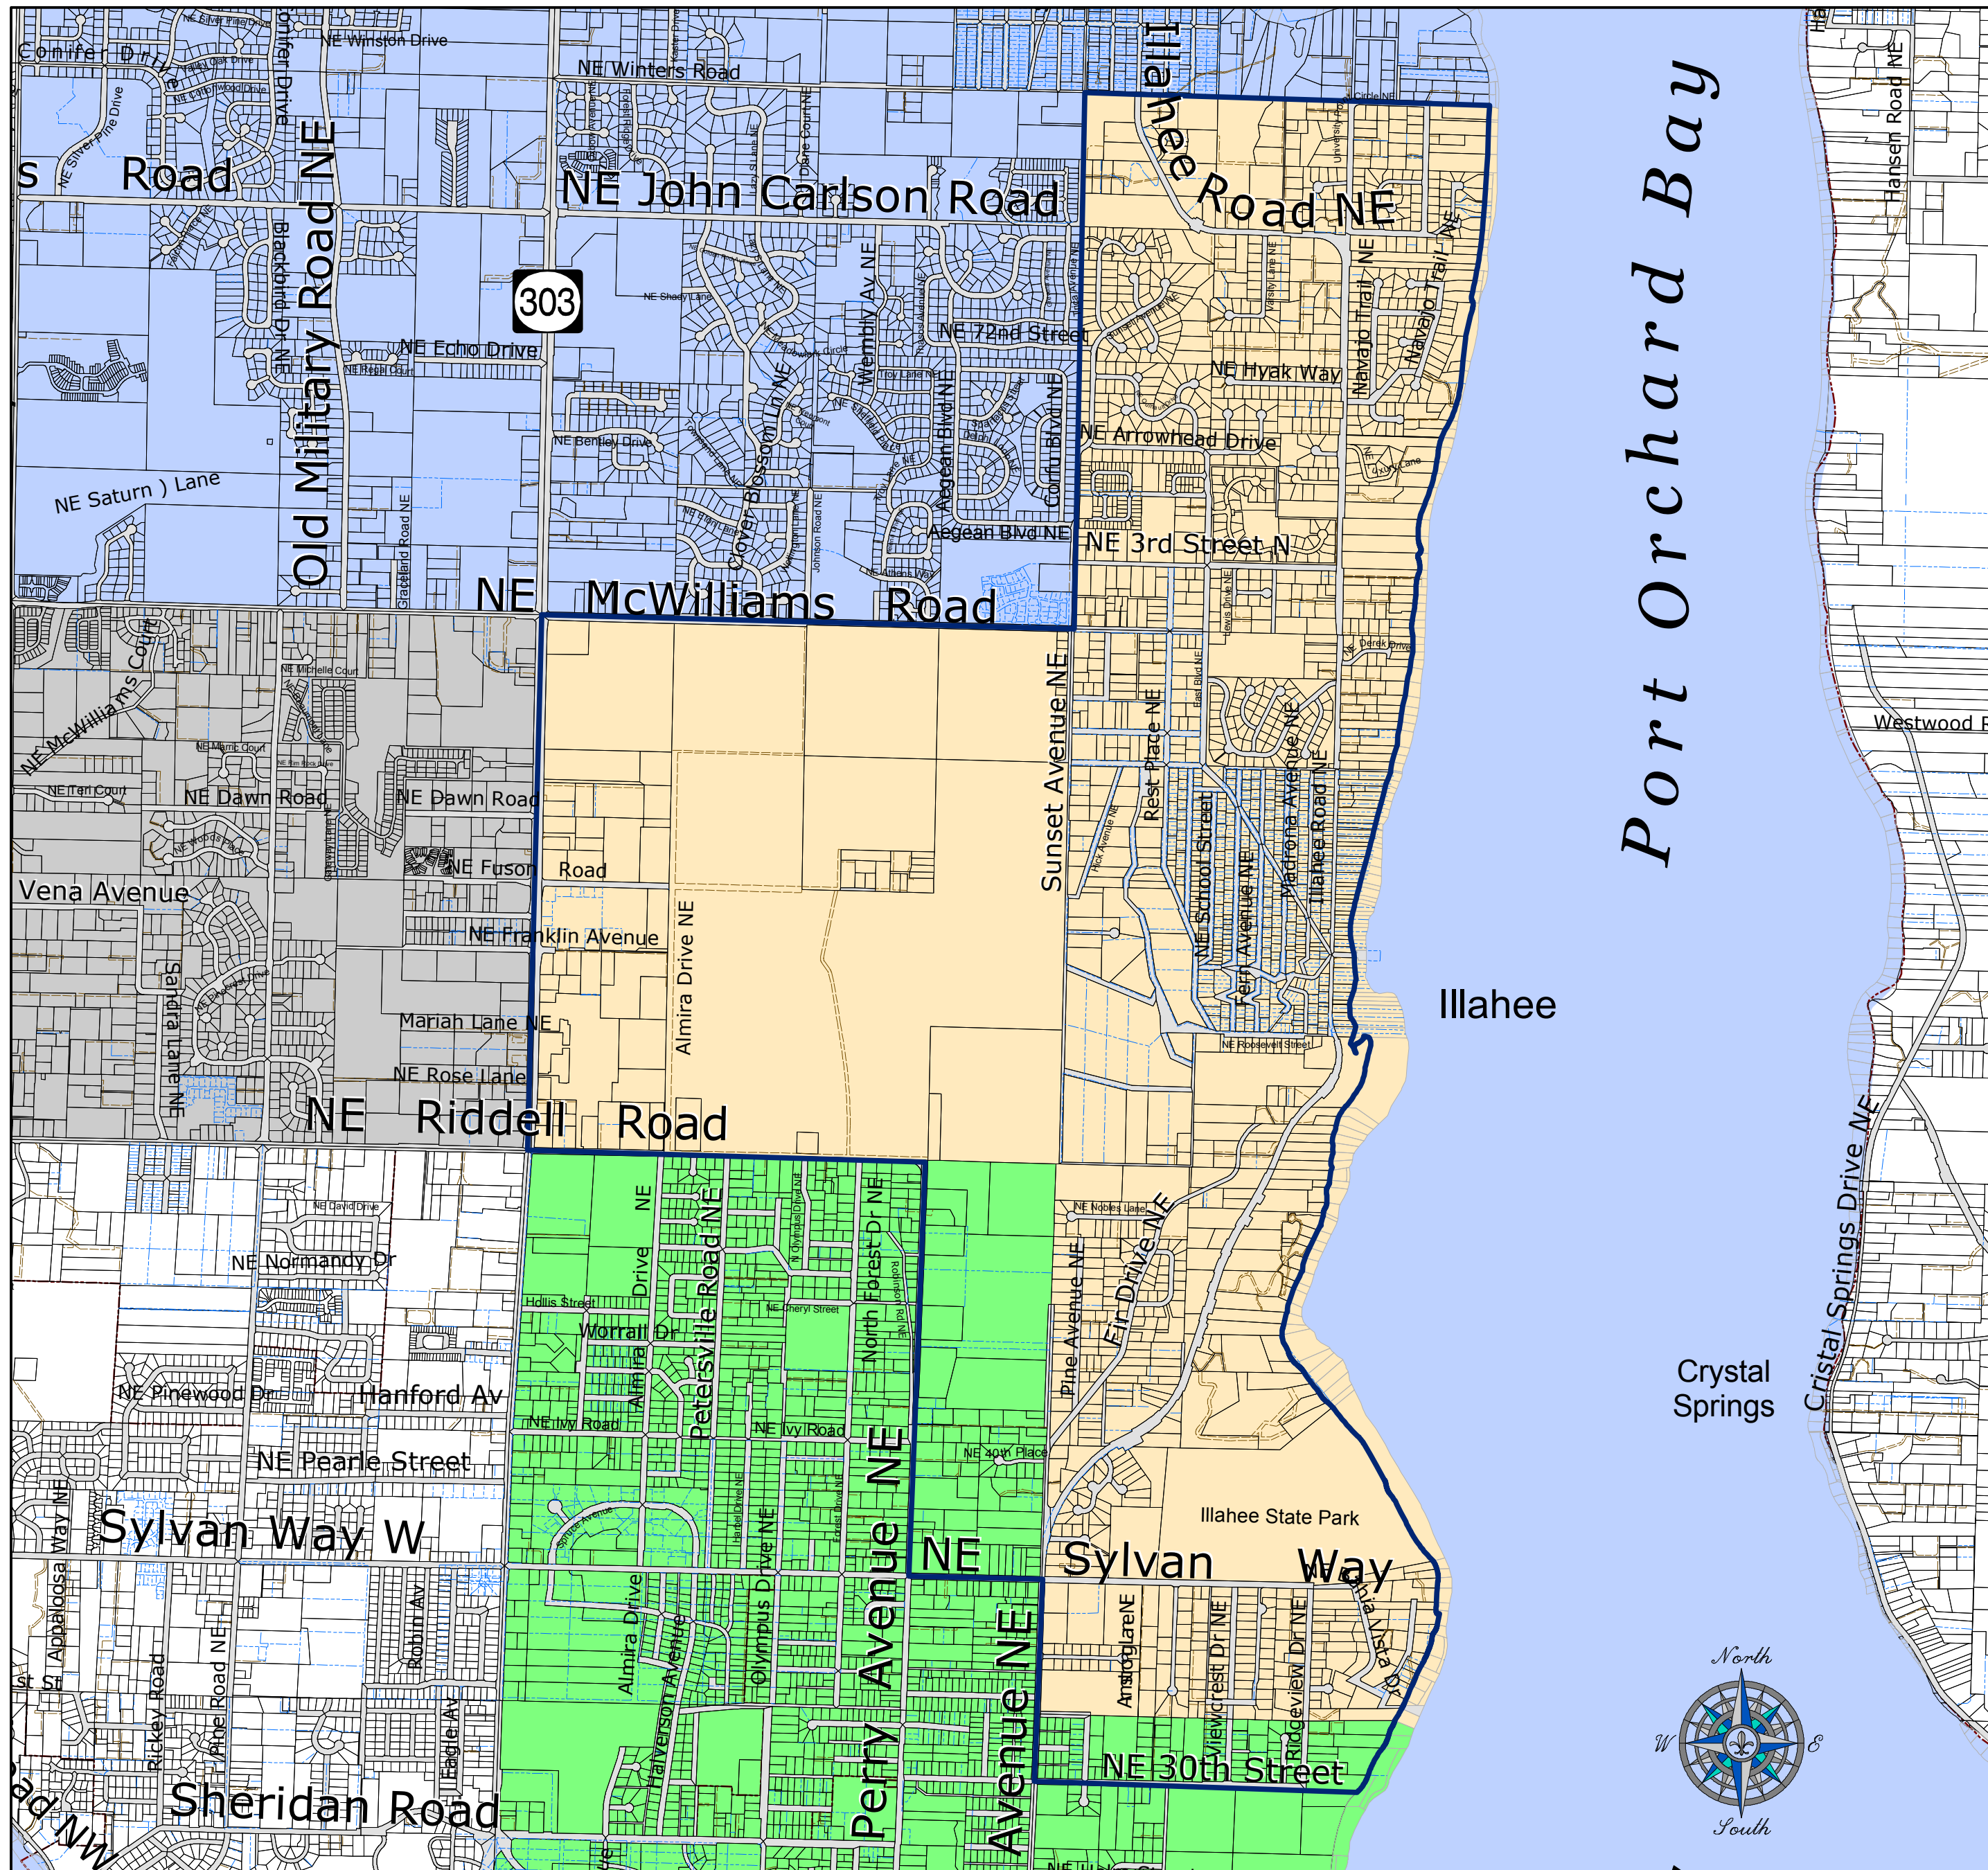

# Illahee Community Center - Port Districts

Illahee Community Center	Port of Bremerton
Easement	Port of Tracyton
Plat-Line	Port of Brownsville
Tidelands	Port of Illahee
Tax Parcel	Salt Water
Right-of-Way	
Incorporated City	

This map was created from existing map sources, not from field surveys. While great care was taken in using the most current map sources available, no warranties of any sort, including accuracy, fitness, or merchantability accompany this product. The user of this map assumes responsibility for determining its suitability for its intended use.