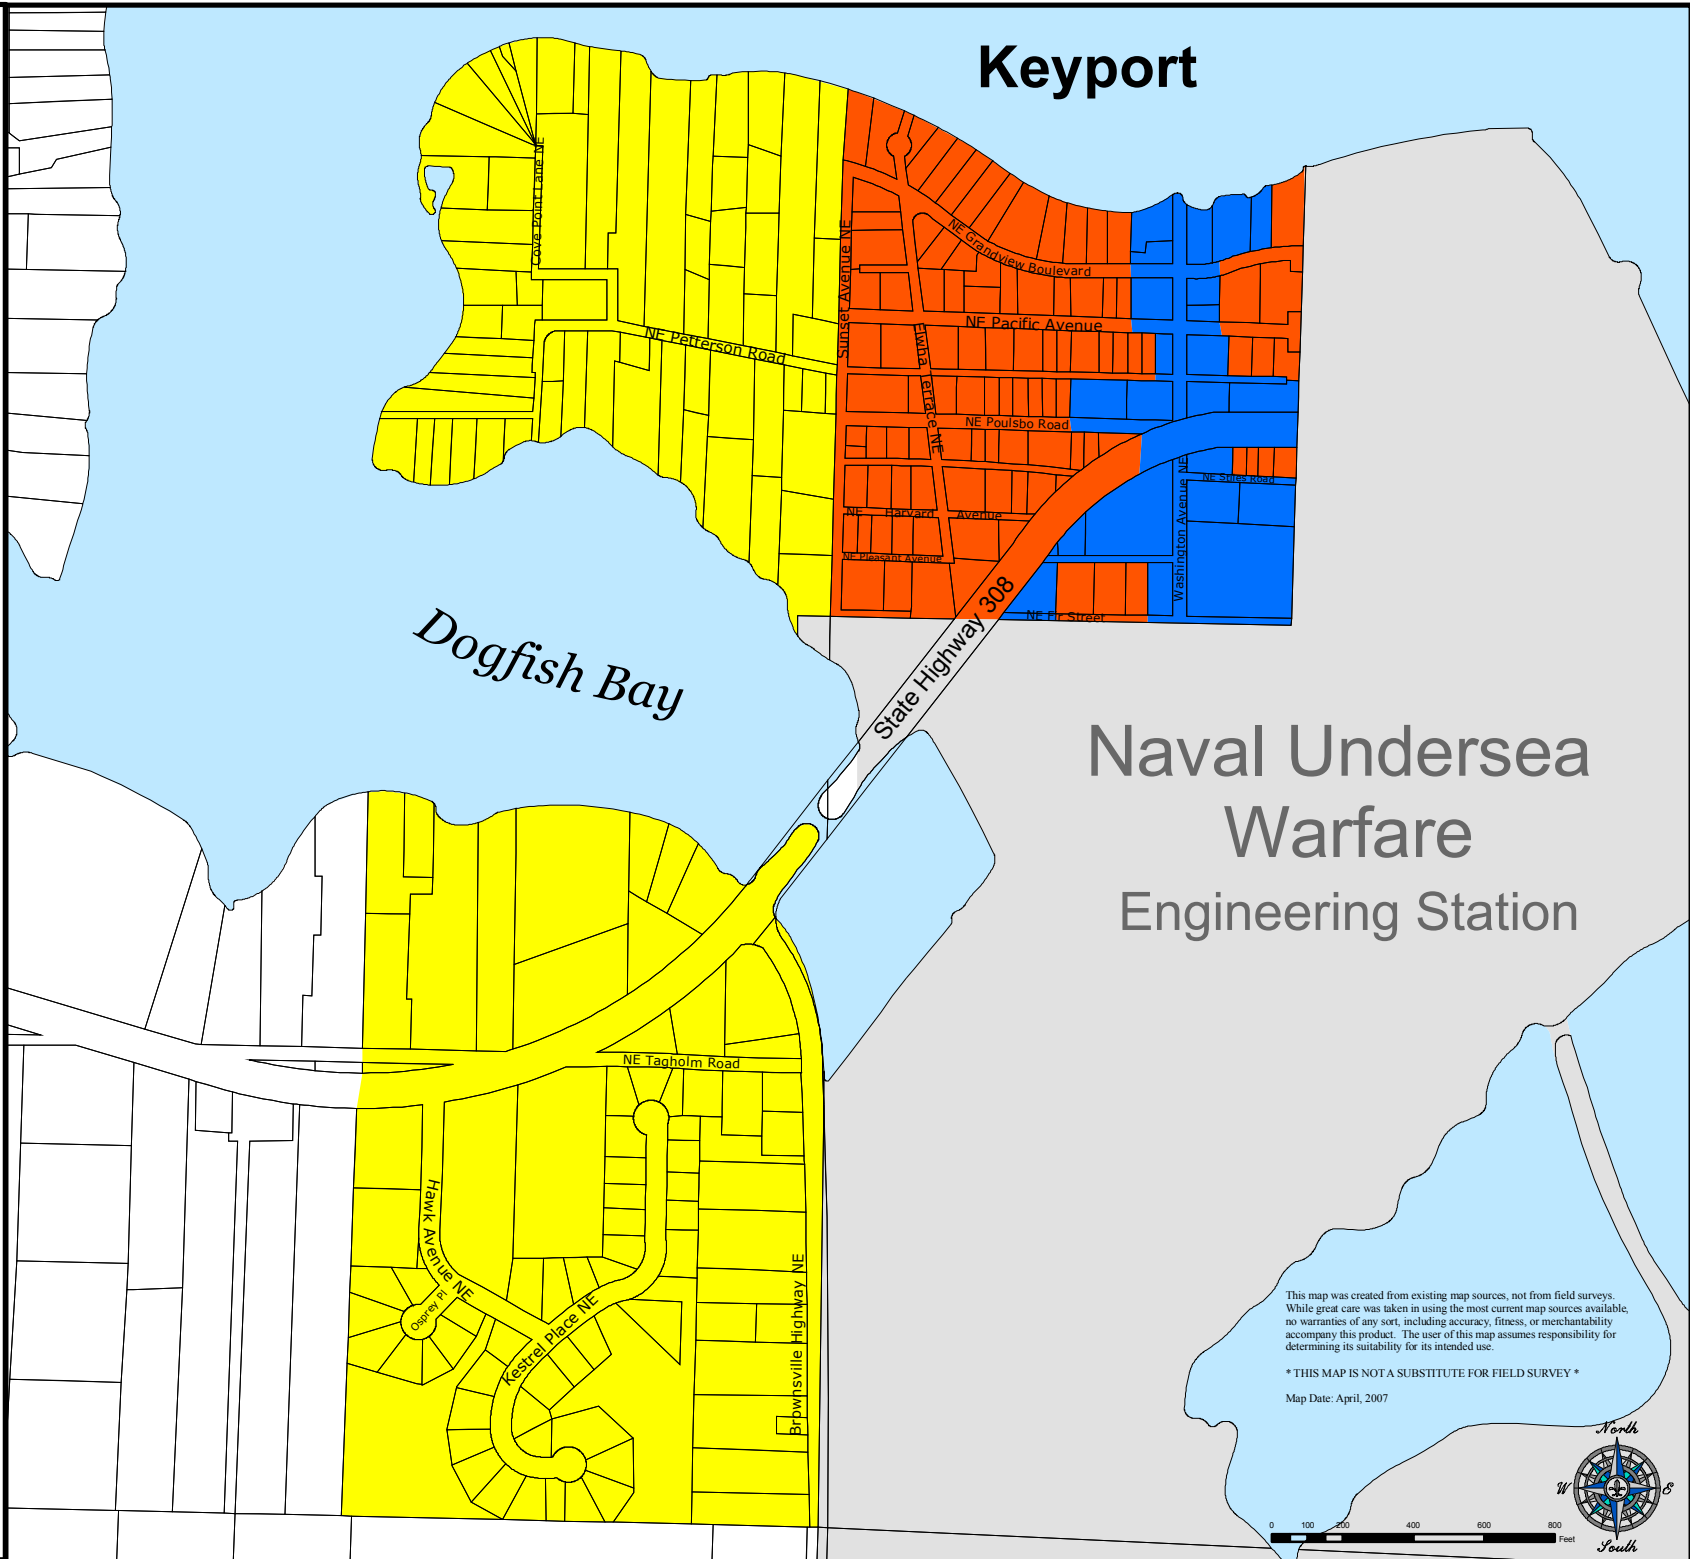

Proposed Zoning

Keyport

Kitsap County, Washington

1. Keyport Village Commercial (KVC)
   - Keyport Village Low Residential (KVLR)
   - Keyport Village Residential (KVR)
2. ---
3. Tax Parcel
   - Salt Water
   - Military