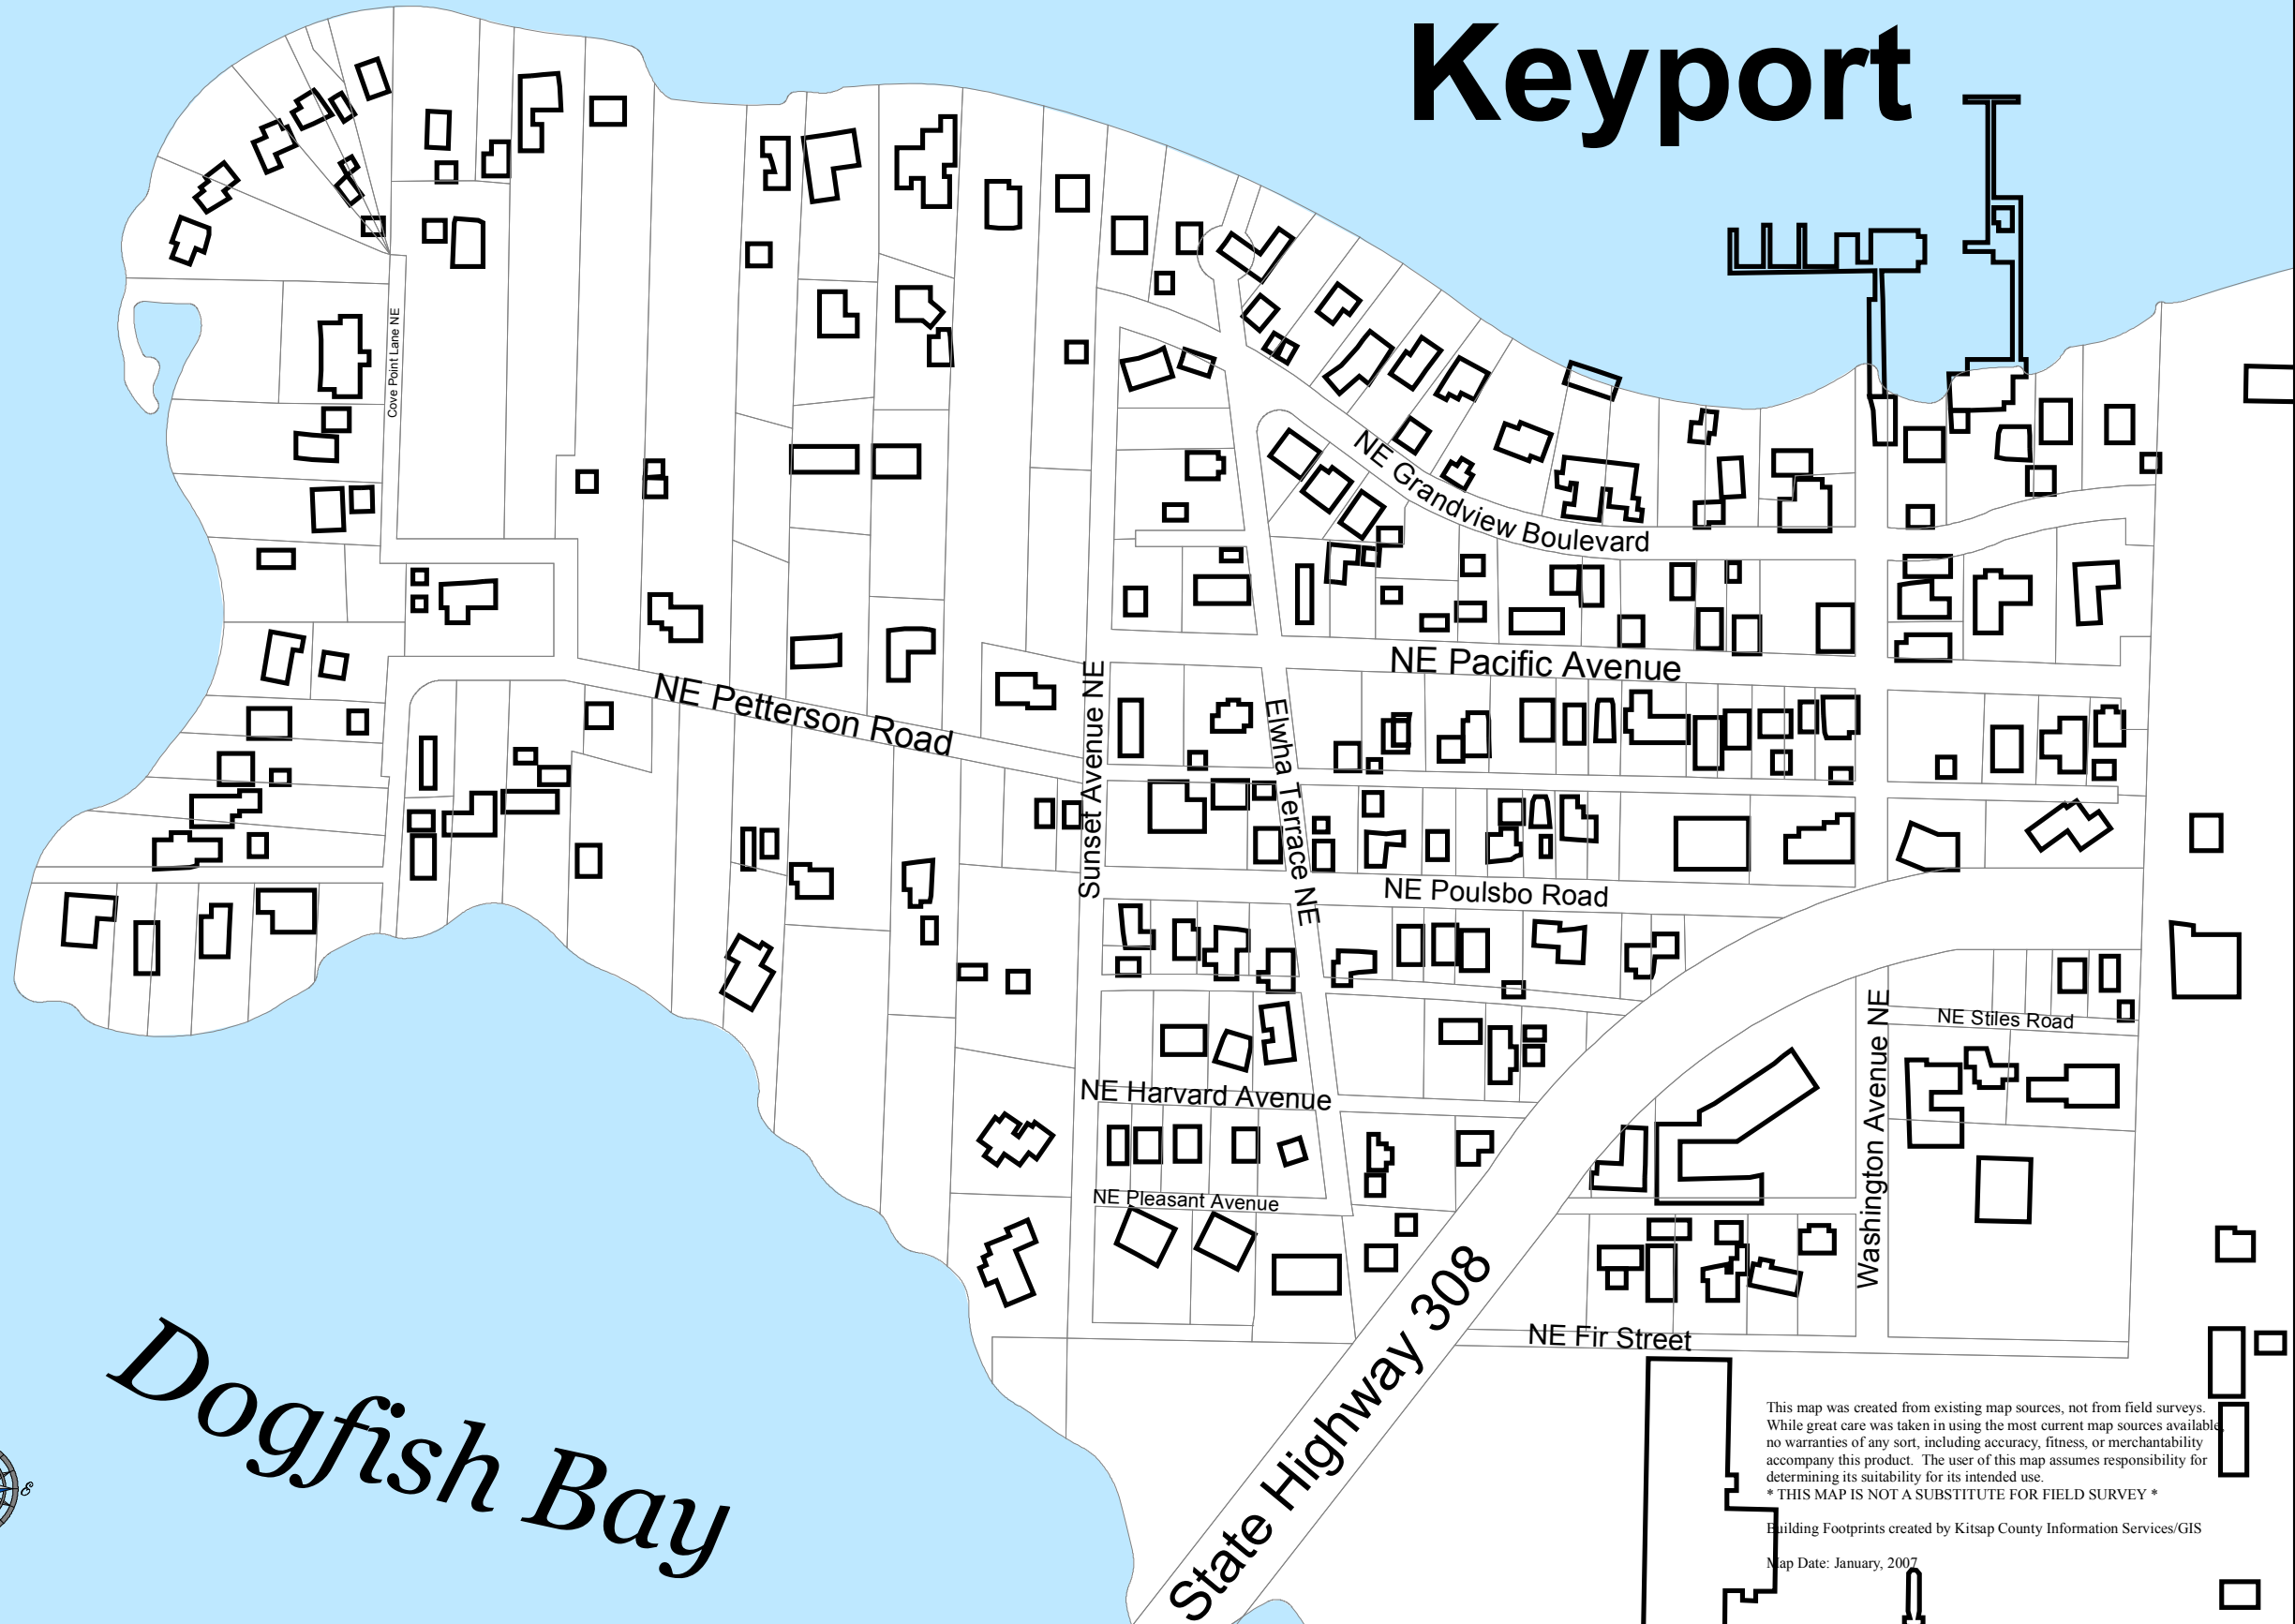

Building Footprints

Keyport
Kitsap County, Washington

Keyport

Dogfish Bay

Kitsap County Department
of Community Development
614 Division Street, MS-36
Port Orchard, Washington 98366

VOICE (360) 337-7181 * FAX (360) 337-4925

This map was created from existing map sources, not from field surveys. While great care was taken in using the most current map sources available, no warranties of any sort, including accuracy, fitness, or merchantability accompany this product. The user of this map assumes responsibility for determining its suitability for its intended use.
*** THIS MAP IS NOT A SUBSTITUTE FOR FIELD SURVEY ***

Building Footprints created by Kitsap County Information Services/GIS

Map Date: January, 2007