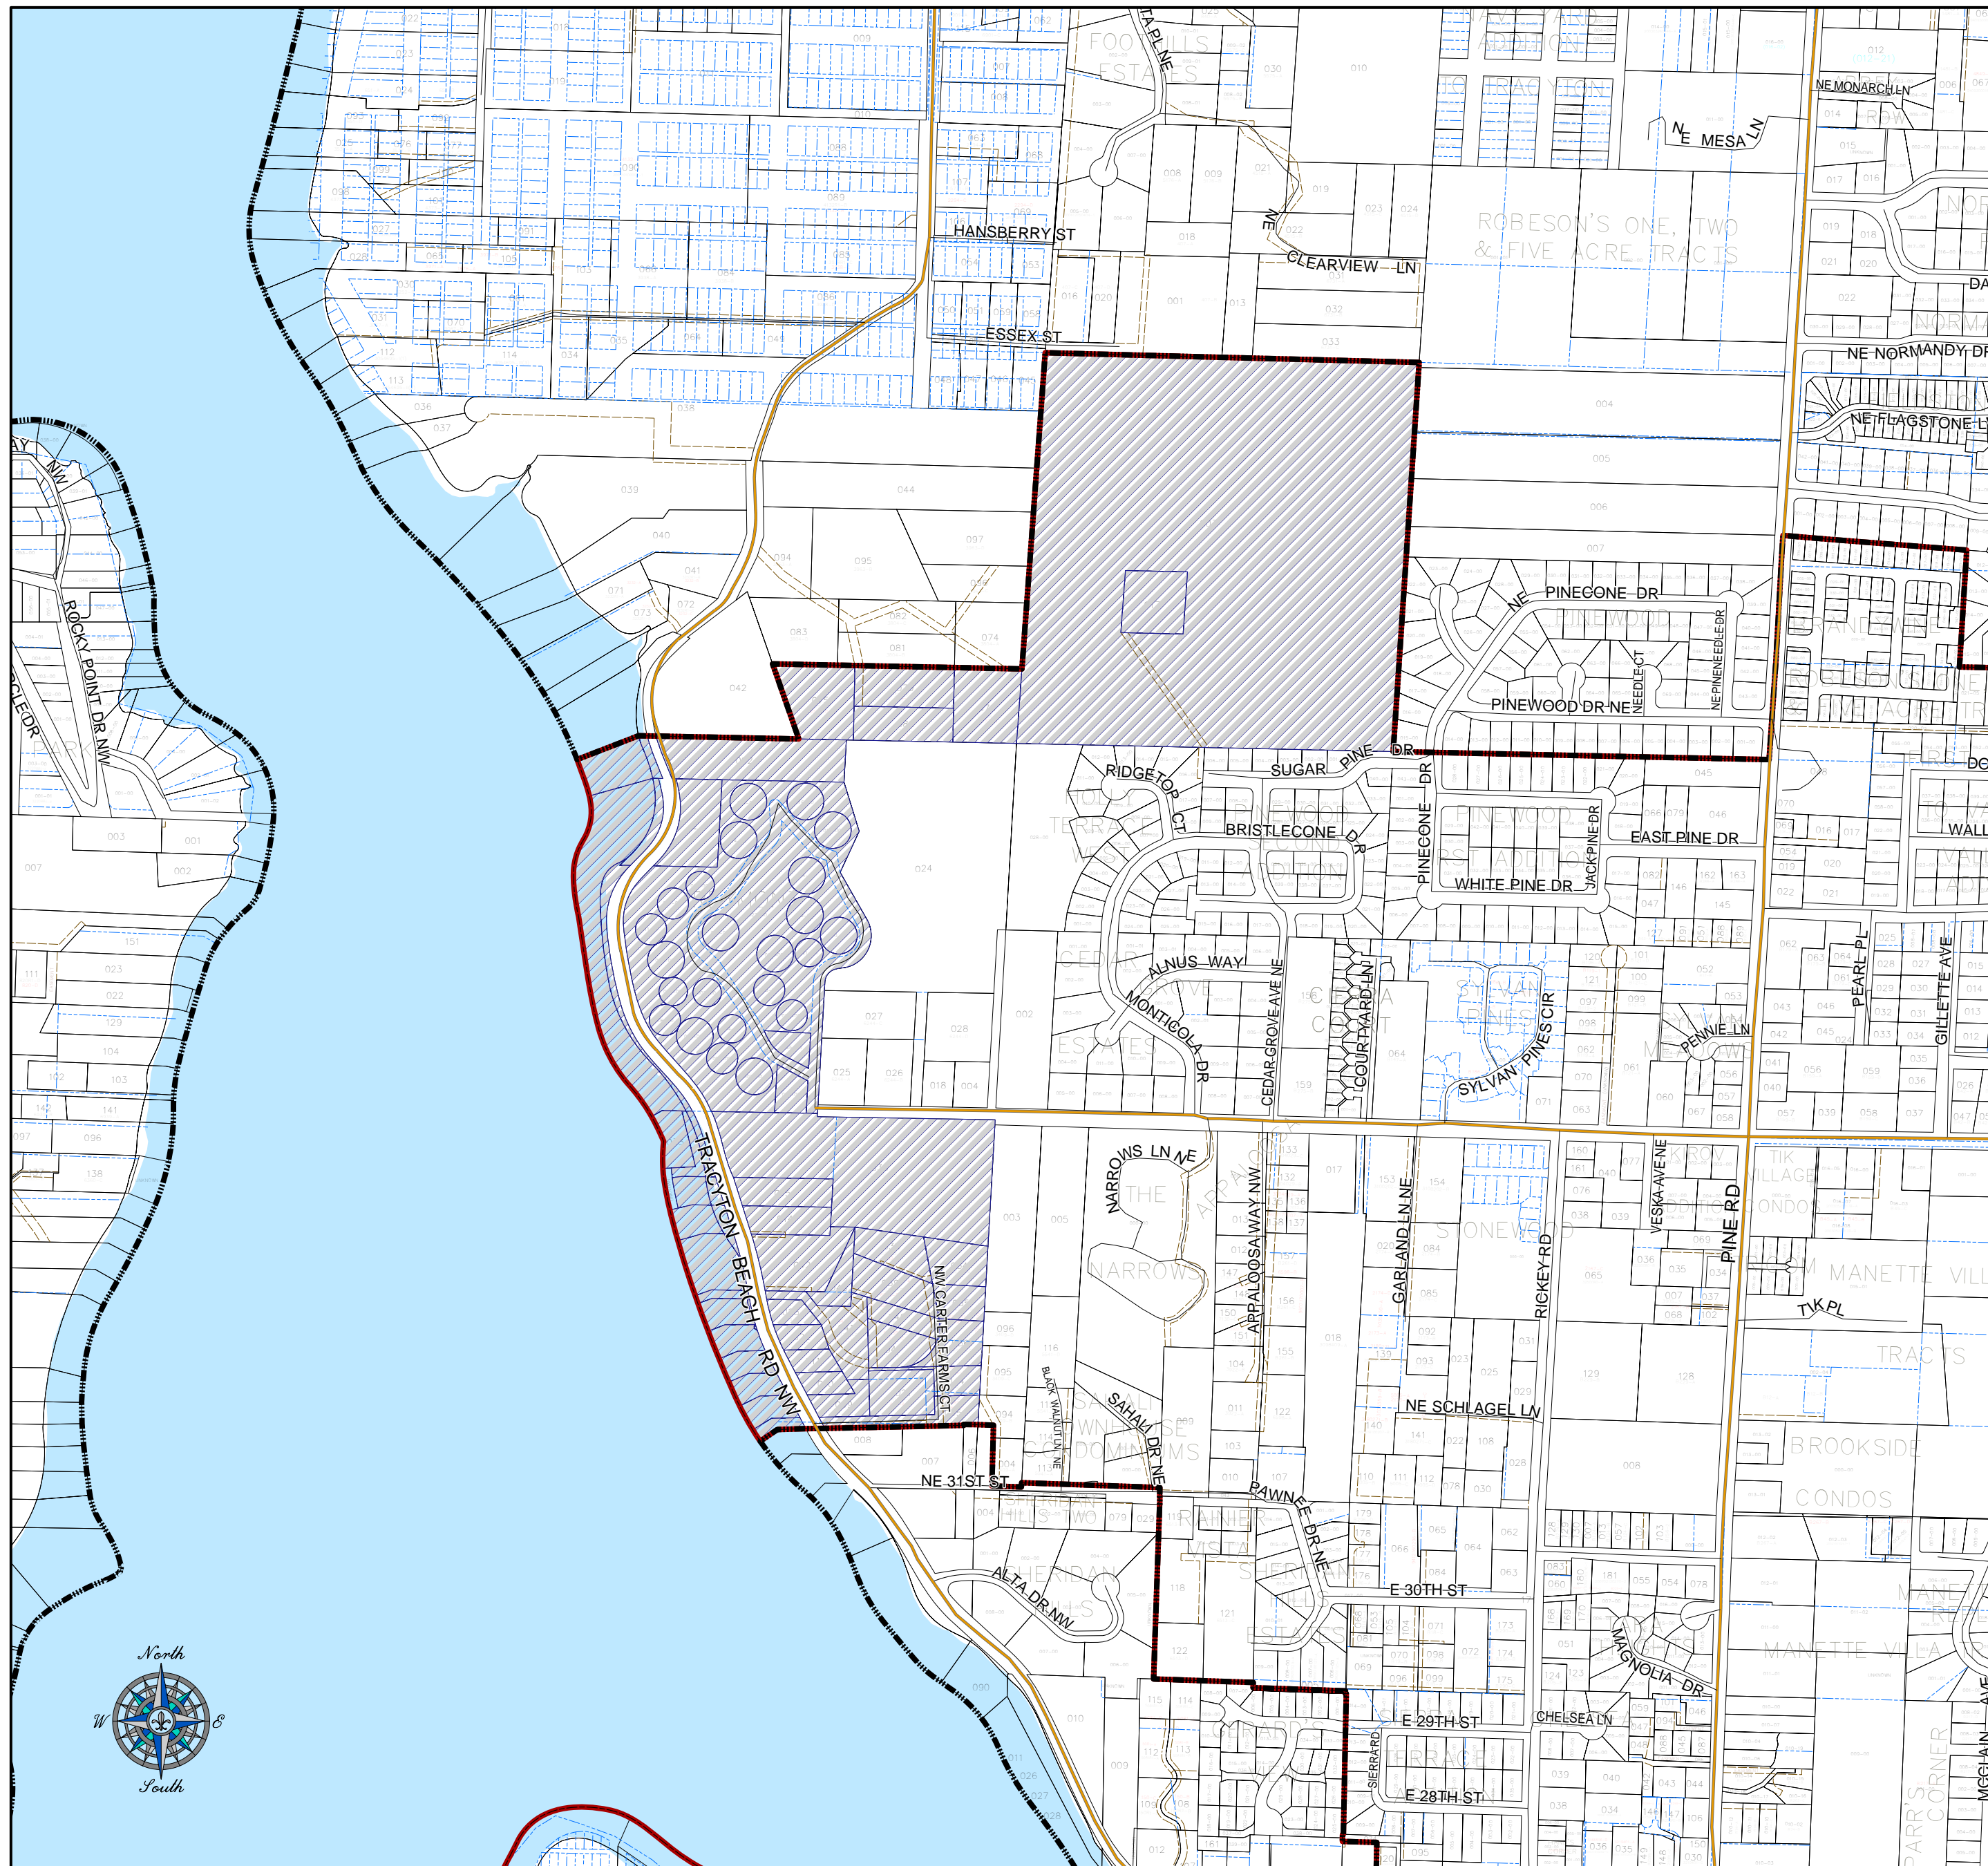

Bremerton Annexation - Tracyton

Kitsap County Department of Community Development
 614 Division Street, MS-36, Port Orchard, Washington 98366
 VOICE (360) 337-7181 * FAX (360) 337-4925

City of Bremerton Annexation Ordinance No. 4997 February 1, 2007

This map was created from existing map sources, not from field surveys. While great care was taken in using the most current map sources available, no warranties of any sort, including accuracy, fitness, or merchantability accompany this product. The user of this map assumes responsibility for determining its suitability for its intended use.

*** THIS MAP IS NOT A SUBSTITUTE FOR FIELD SURVEY ***

DRAFT

Map Date: September, 2007