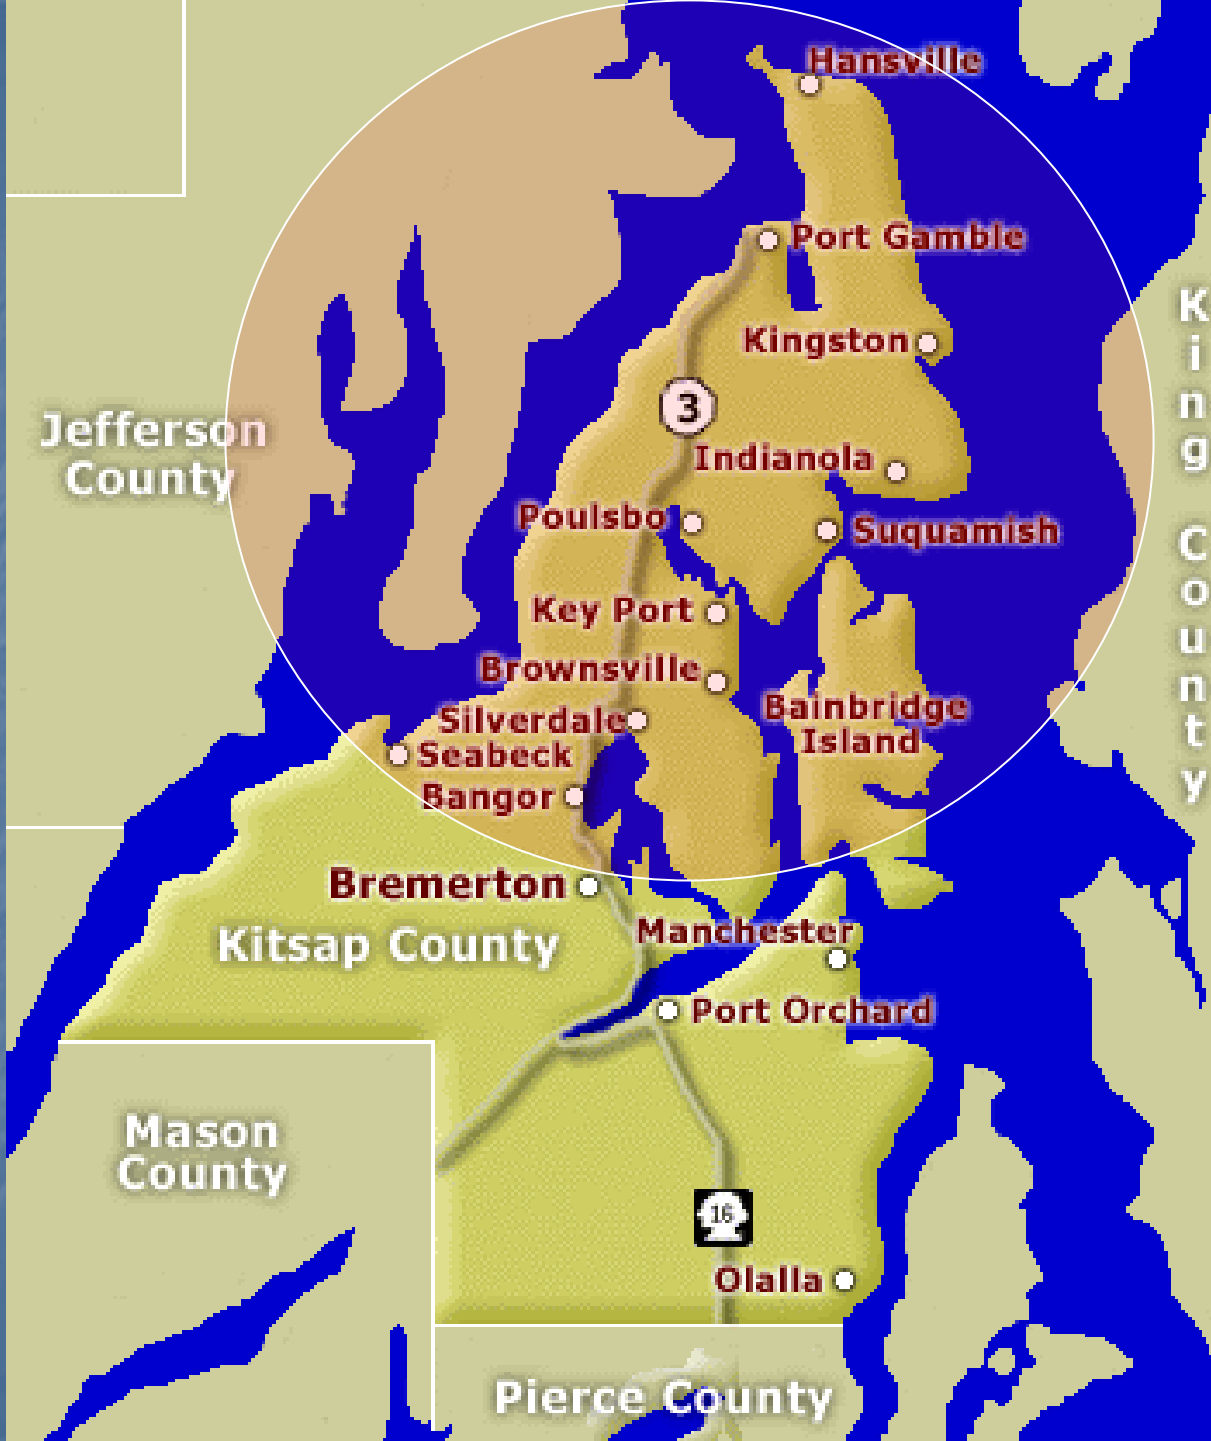

Hansville

Port Gamble

Kingston

3

Indianola

Poulsbo

Suquamish

Key Port

Brownsville

Bainbridge Island

Silverdale

Seabeck

Bangor

Bremerton

Kitsap County

Manchester

Port Orchard

16

Olalla

Jefferson County

King County

Mason County

Pierce County

COMCAST  
Cable

Jefferson  
County

K  
i  
n  
g  
  
C  
o  
u  
n  
t  
y

Bremerton  
Kitsap County

Mason  
County

Pierce County

Wave  
Broadband

BKAT  
Coverage

COMCAST  
Cable