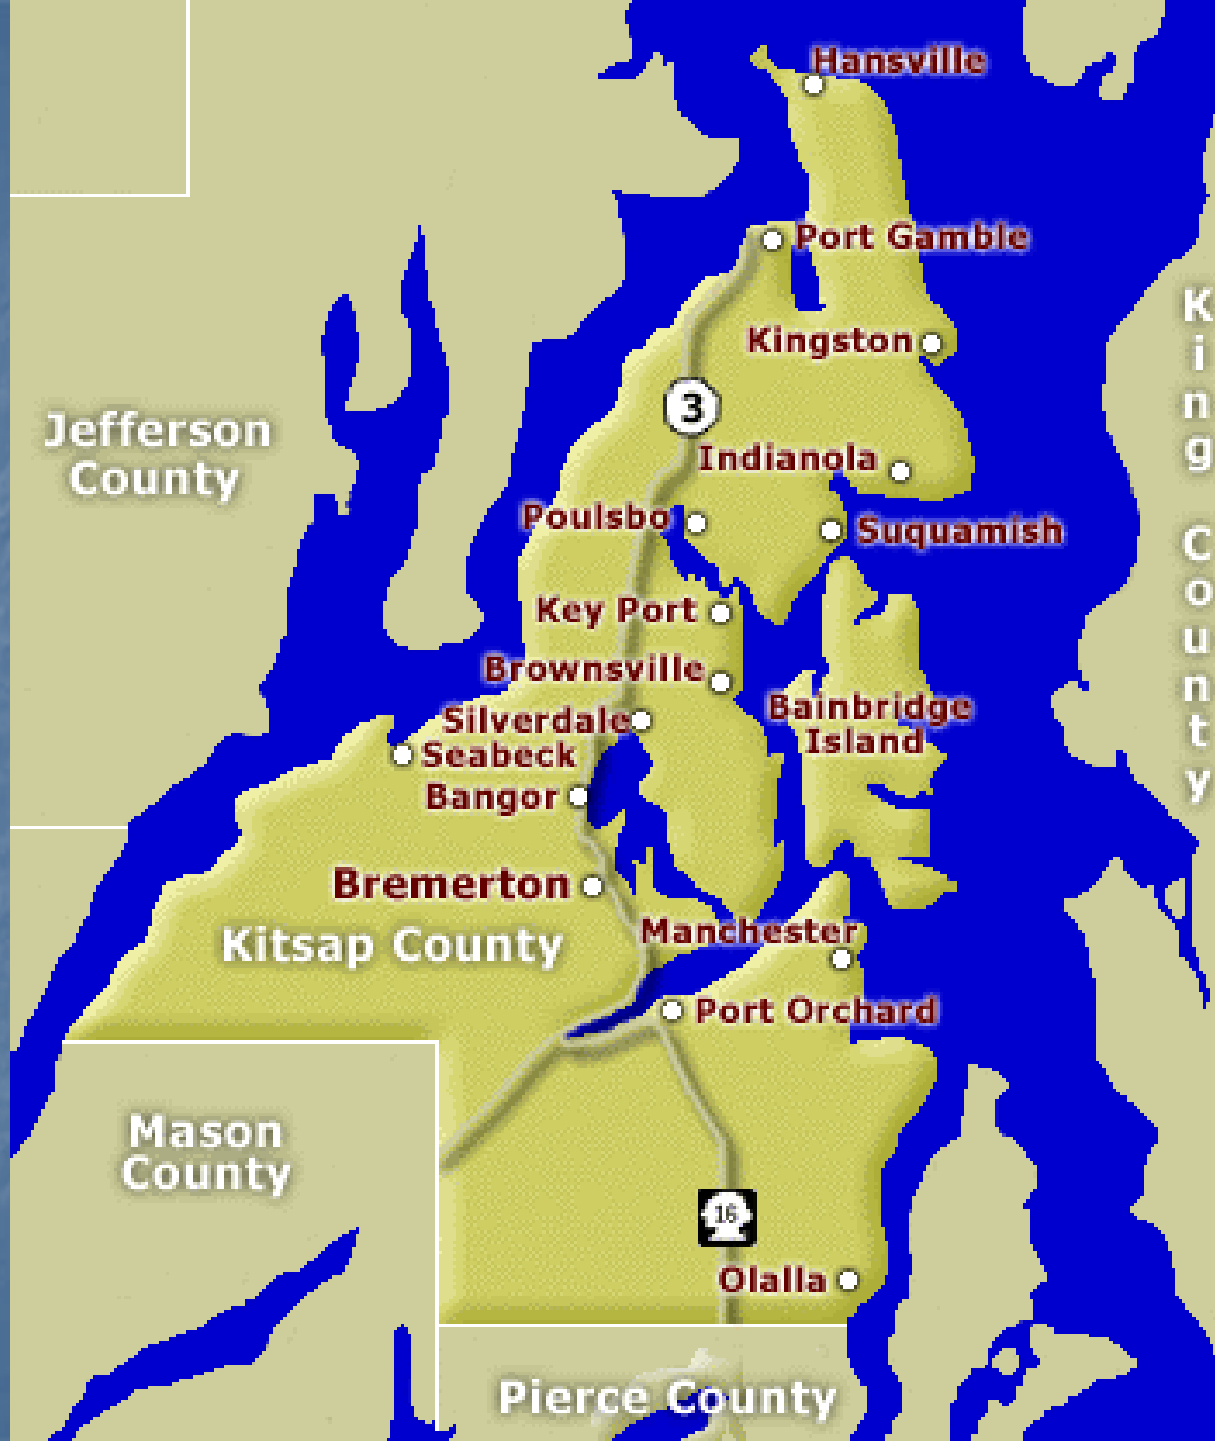

# Disaster Recovery

- How the joint efforts of PEG, BKAT, and Broadband have leveraged each other
  - ✓ Using the fiber throughout the County
  - ✓ PEG fees used to move to & expansion use of fiber
  - ✓ County, City of Bremerton, and BKAT collaborating on Tibardis Road Building remodel
  - ✓ County currently working with Ciber (Contractor)
- Tie-in with all of these pieces to Disaster Recovery Planning
  - ✓ Standard approach to earthquake
  - ✓ Reverse approach to a Pandemic-type scenario

Hansville

Port Gamble

Kingston

3

Indianola

Poulsbo

Suquamish

Key Port

Brownsville

Bainbridge Island

Silverdale

Seabeck

Bangor

Bremerton

Kitsap County

Manchester