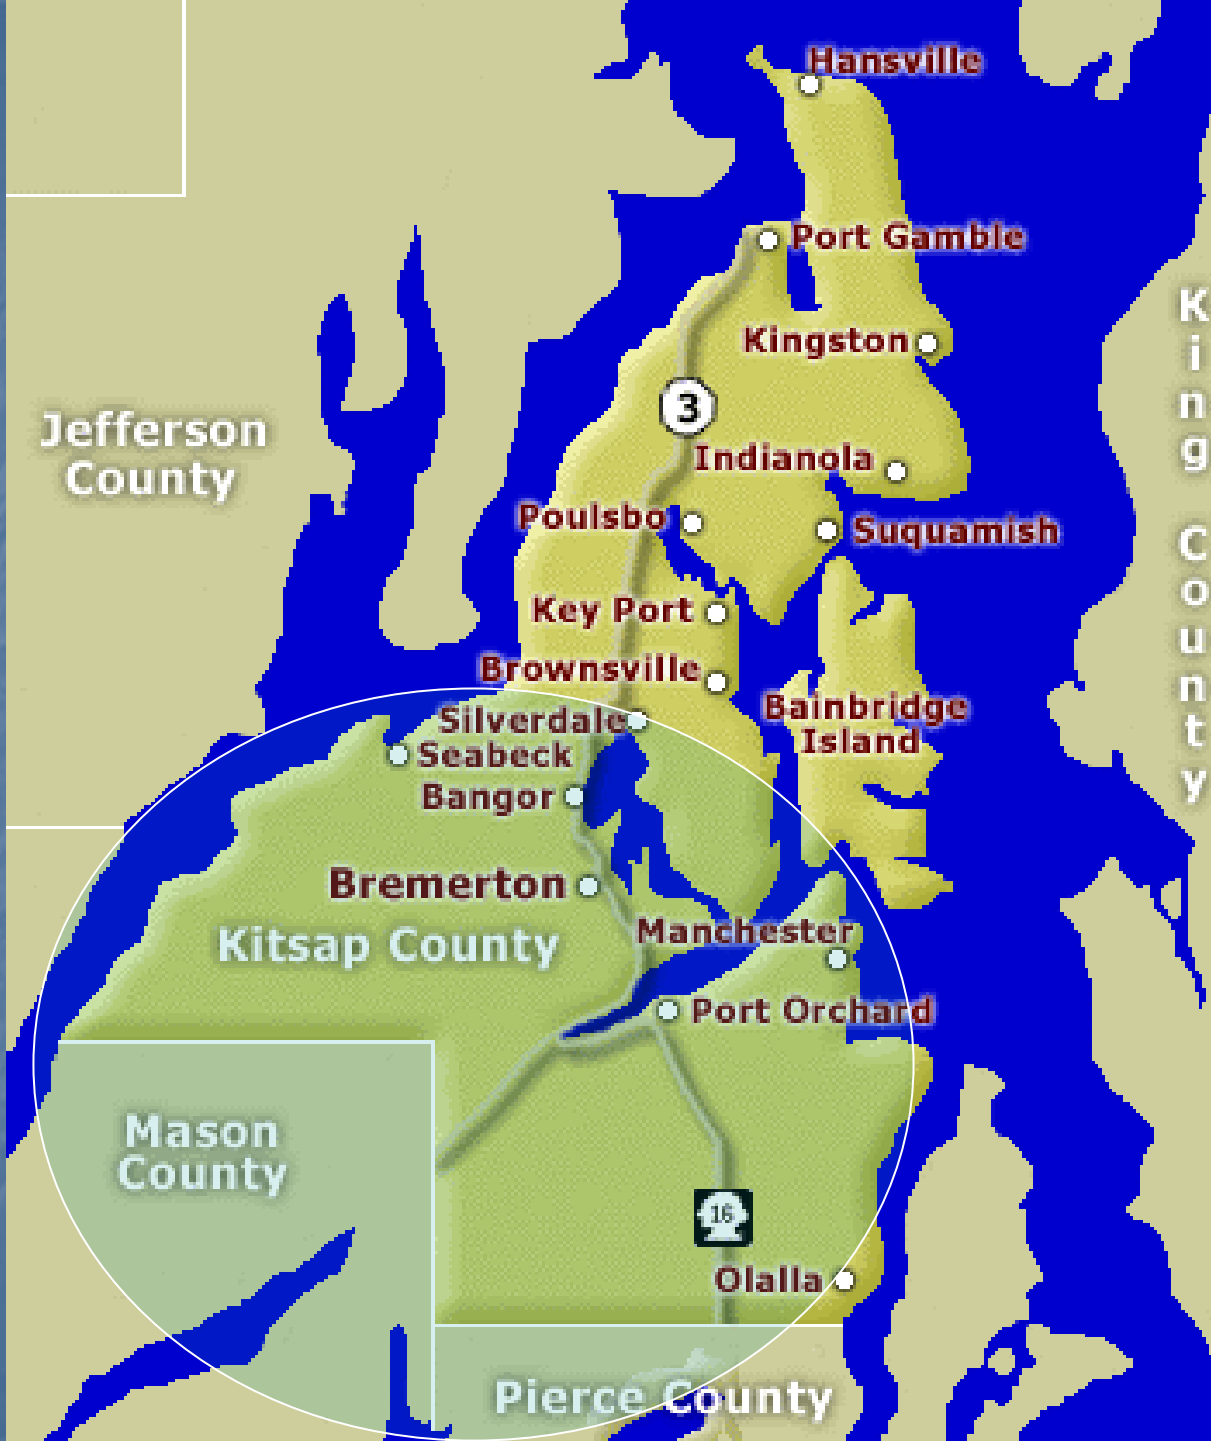

Hansville

Port Gamble

Kingston

3

Indianola

Poulsbo

Suquamish

Key Port

Brownsville

Bainbridge Island

Silverdale

Seabeck

Bangor

Bremerton

Kitsap County

Manchester

Port Orchard

16

Olalla

Jefferson County

King County

Mason County

Pierce County

COMCAST  
Cable

Jefferson  
County

K  
i  
n  
g  
  
C  
o  
u  
n  
t  
y

Bremerton  
Kitsap County

Mason  
County

Pierce County

Wave  
Broadband

BKAT  
Coverage

COMCAST  
Cable