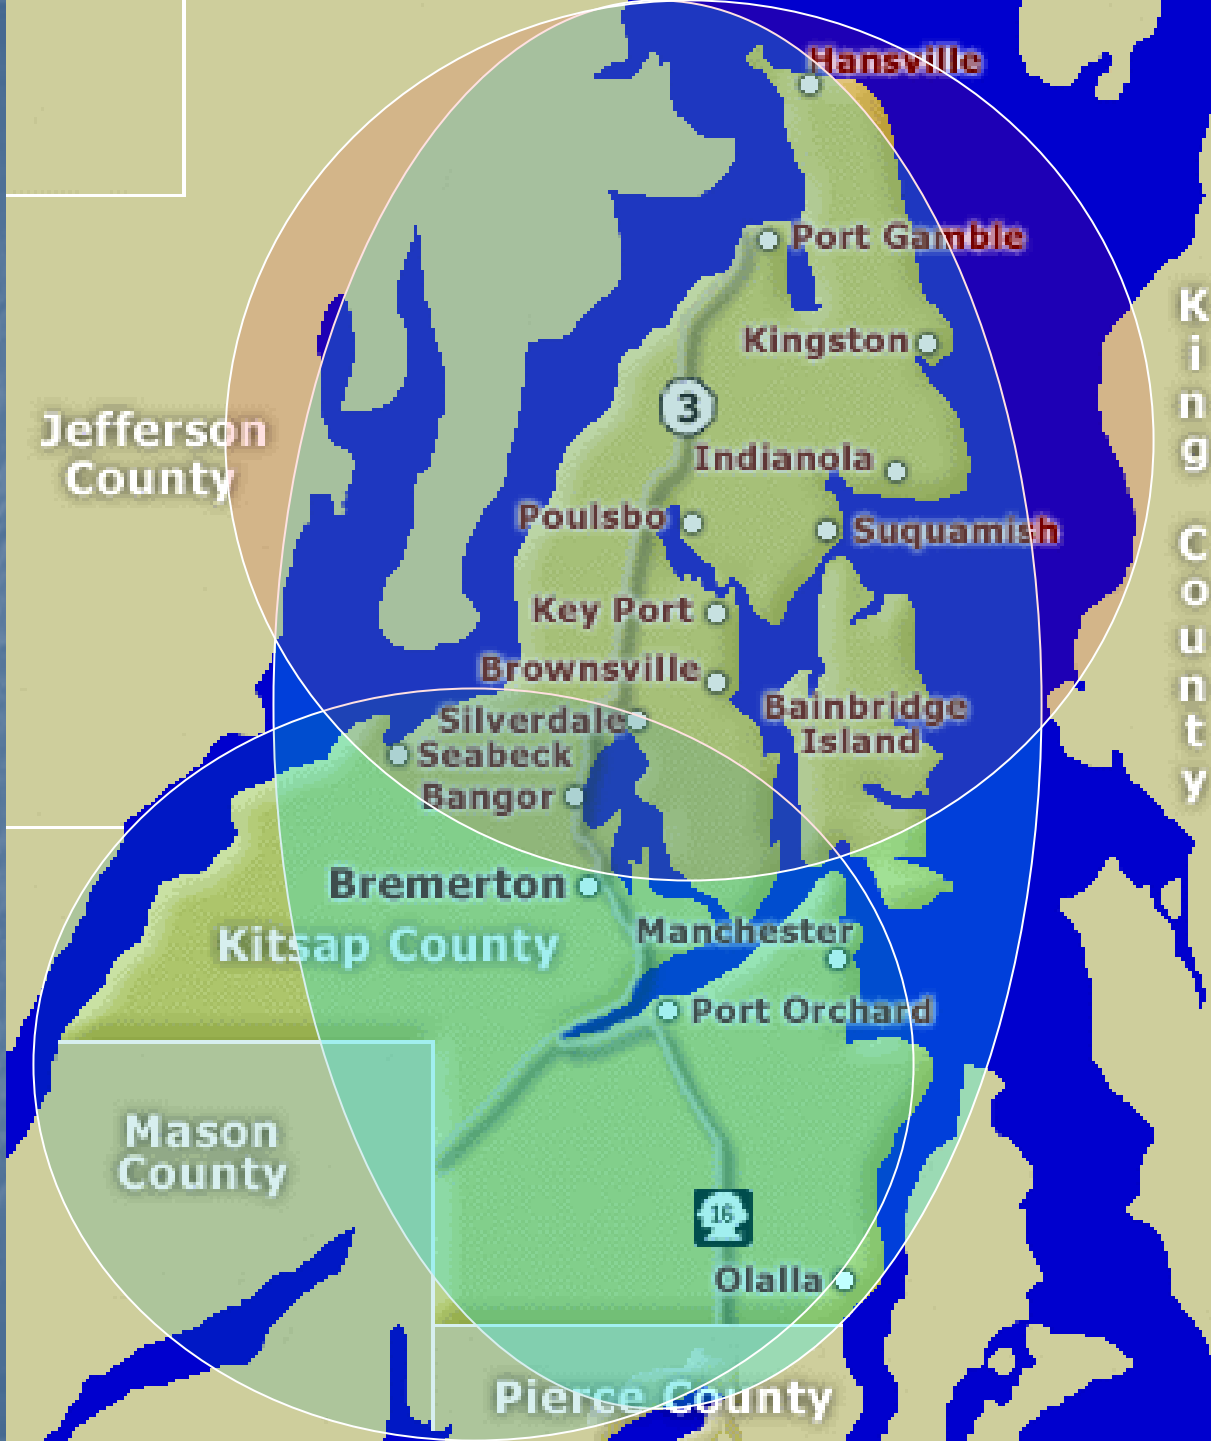

Hansville

Port Gamble

Kingston

3

Indianola

Poulsbo

Suquamish

Key Port

Brownsville

Bainbridge Island

Silverdale

Seabeck

Bangor

Bremerton

Kitsap County

Manchester

Jefferson  
County

K  
i  
n  
g  
  
C  
o  
u  
n  
t  
y

Bremerton  
Kitsap County

Mason  
County

Pierce County

Wave  
Broadband

BKAT  
Coverage

COMCAST  
Cable

BKAT  
Coverage

Wave  
Broadband