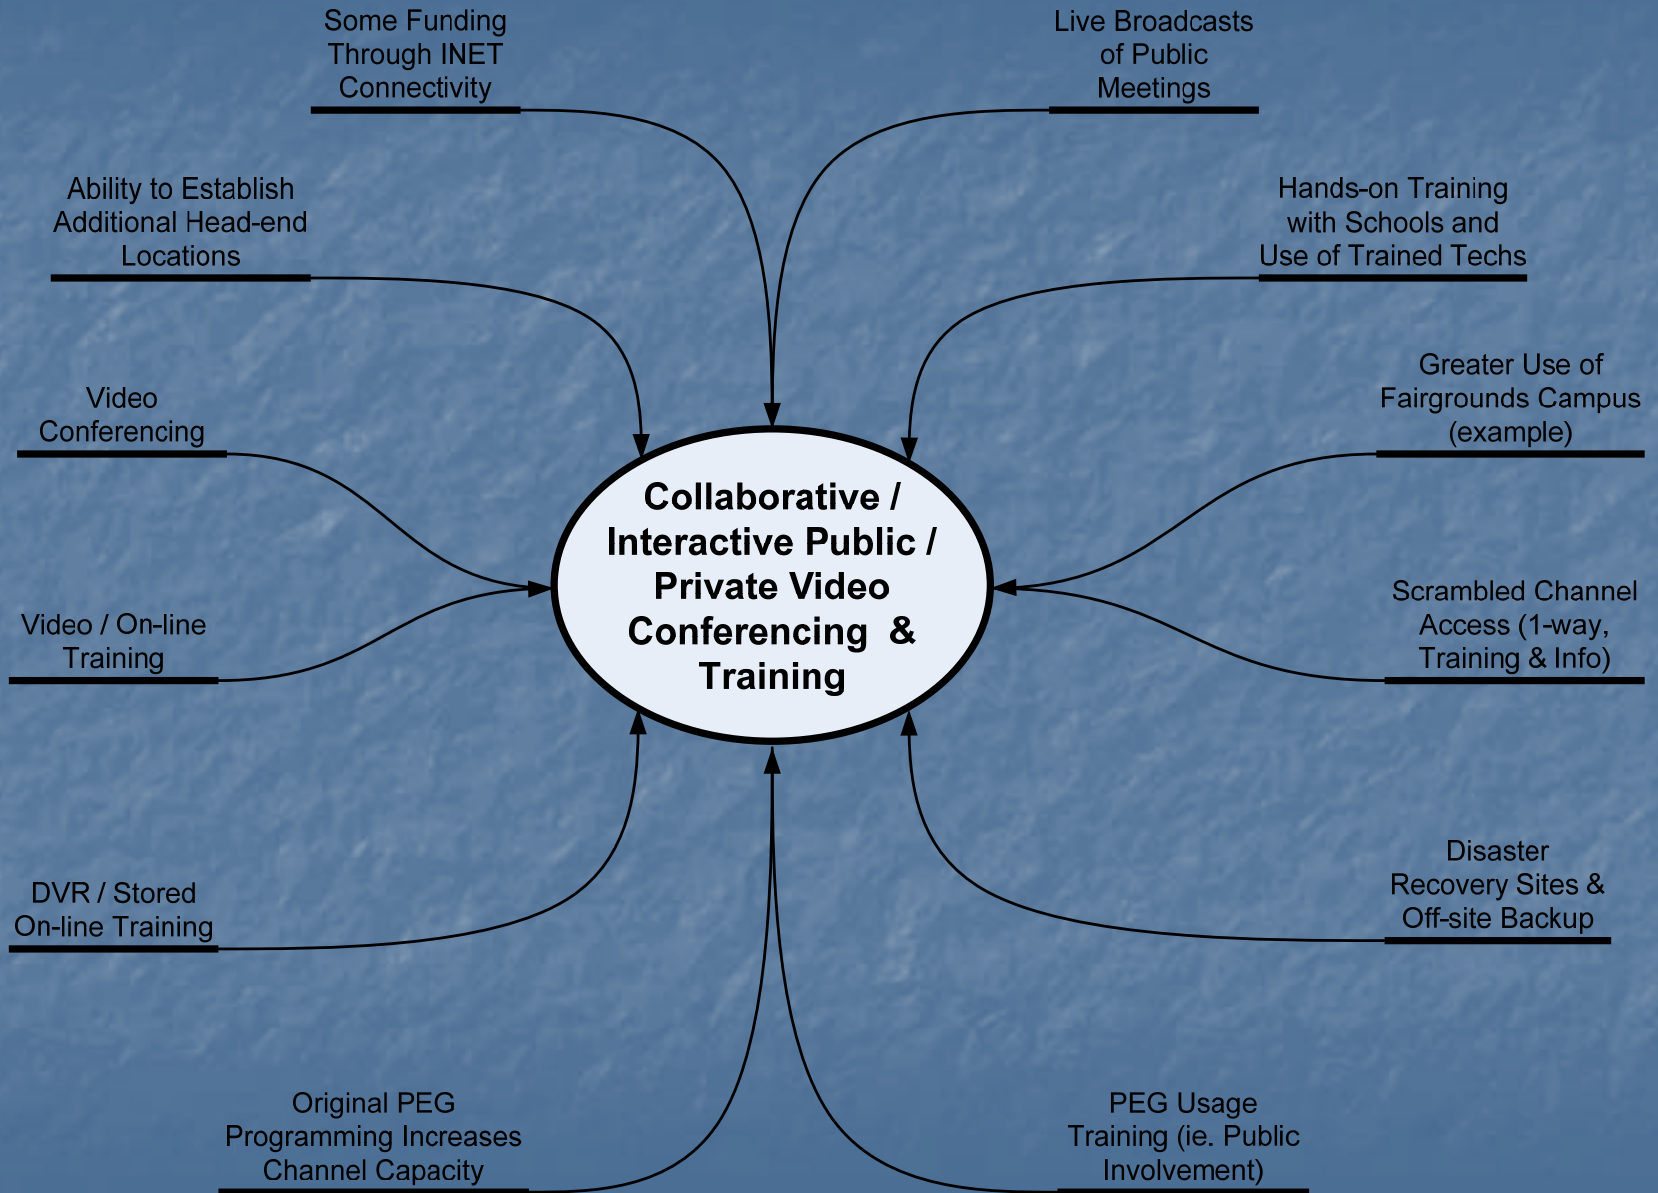

Fiber, BKAT, Training,  
Video,  
and more

...bringing together silos of medias  
to provide collaboration, alerts,  
connectivity and training

# Overview

- Video Conference capabilities
- Scrambled Channel usages
- Franchise PEG monies and BKAT
- Disaster Recovery Enhancements
- Methods of Transport
- Agencies / Users
- Coverage Area
- Questions

# Scramble Channel

- How it can be used for one-way training
- How it can be paused, copied to DVR, re-sent or started
- How this can be used during Pandemic or other DEM efforts
- Cost & Identified Locations
- Who it includes and who it excludes

# Franchise PEG & BKAT

- Expanded original programming to support possible additional channels
- Change to Head-end location and adding more remote access points
- School & Public use of trickle-down video equipment
- Increase capture / broadcast of public meetings