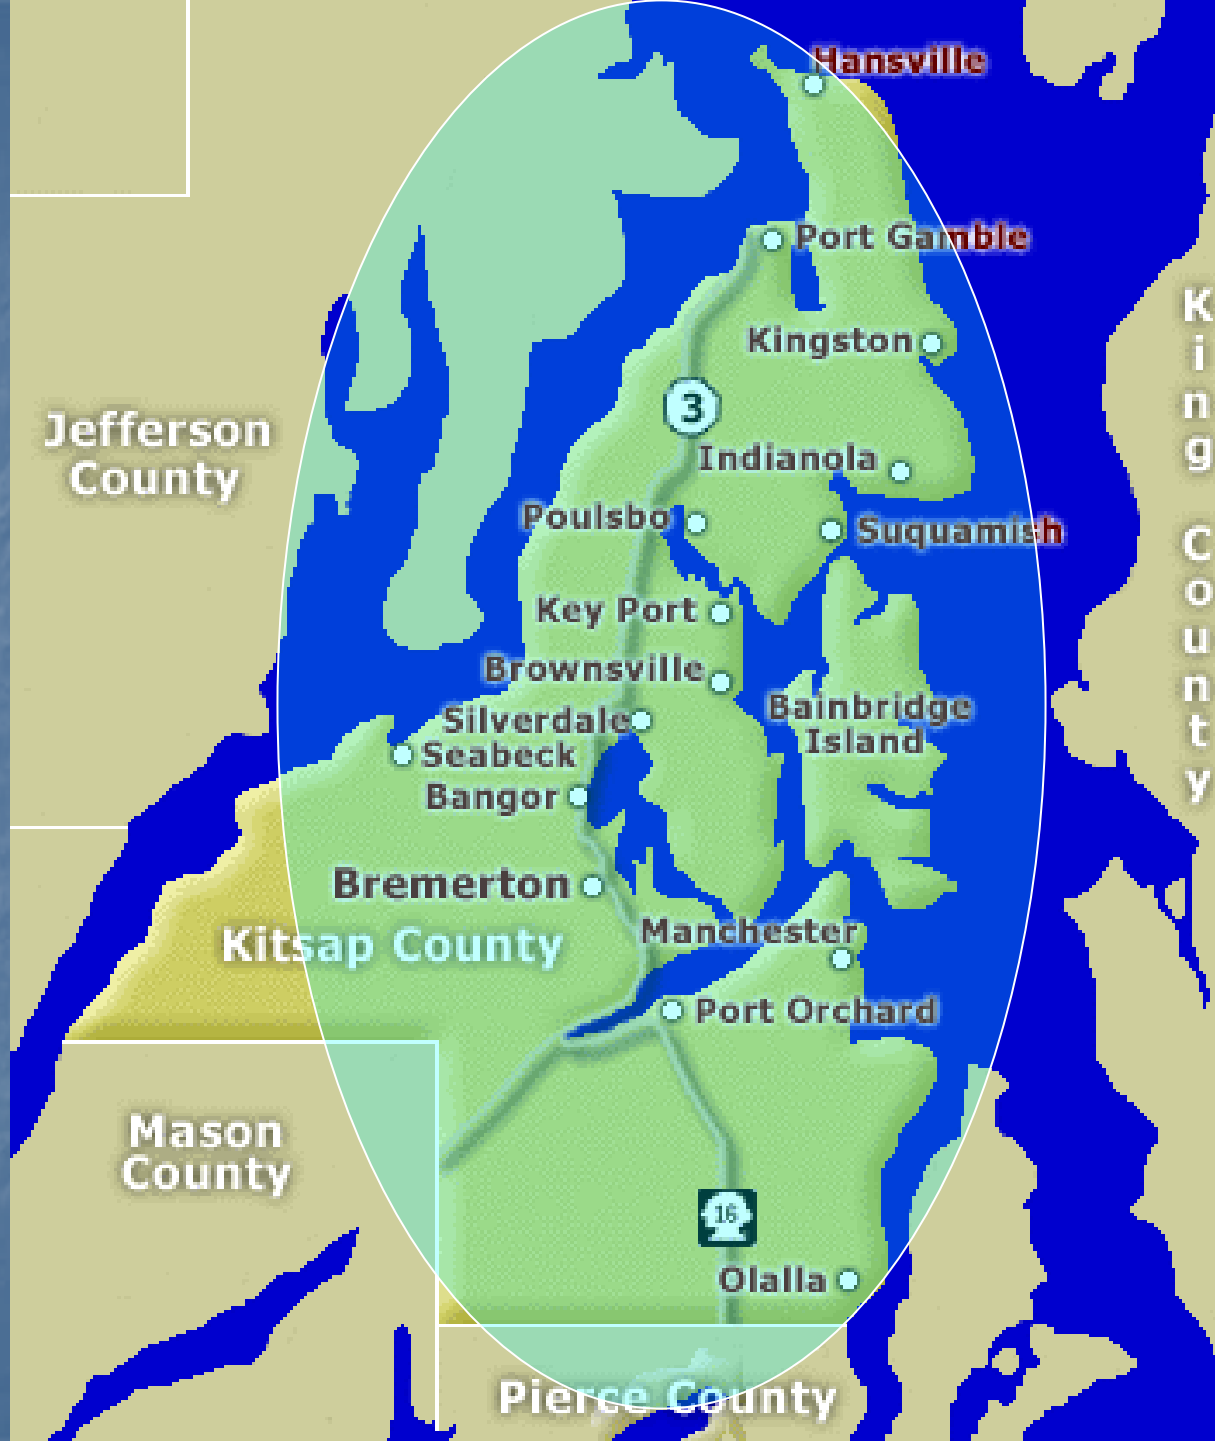

Hansville

Port Gamble

Kingston

3

Indianola

Poulsbo

Suquamish

Key Port

Brownsville

Bainbridge Island

Silverdale

Seabeck

Bangor

Bremerton

Kitsap County

Manchester

Port Orchard

16

Olalla

Jefferson County

King County

Mason County

Pierce County

COMCAST  
Cable

Jefferson  
County

K  
i  
n  
g  
  
C  
o  
u  
n  
t  
y

Bremerton  
Kitsap County

Mason  
County

Pierce County

Wave  
Broadband

BKAT  
Coverage

COMCAST  
Cable