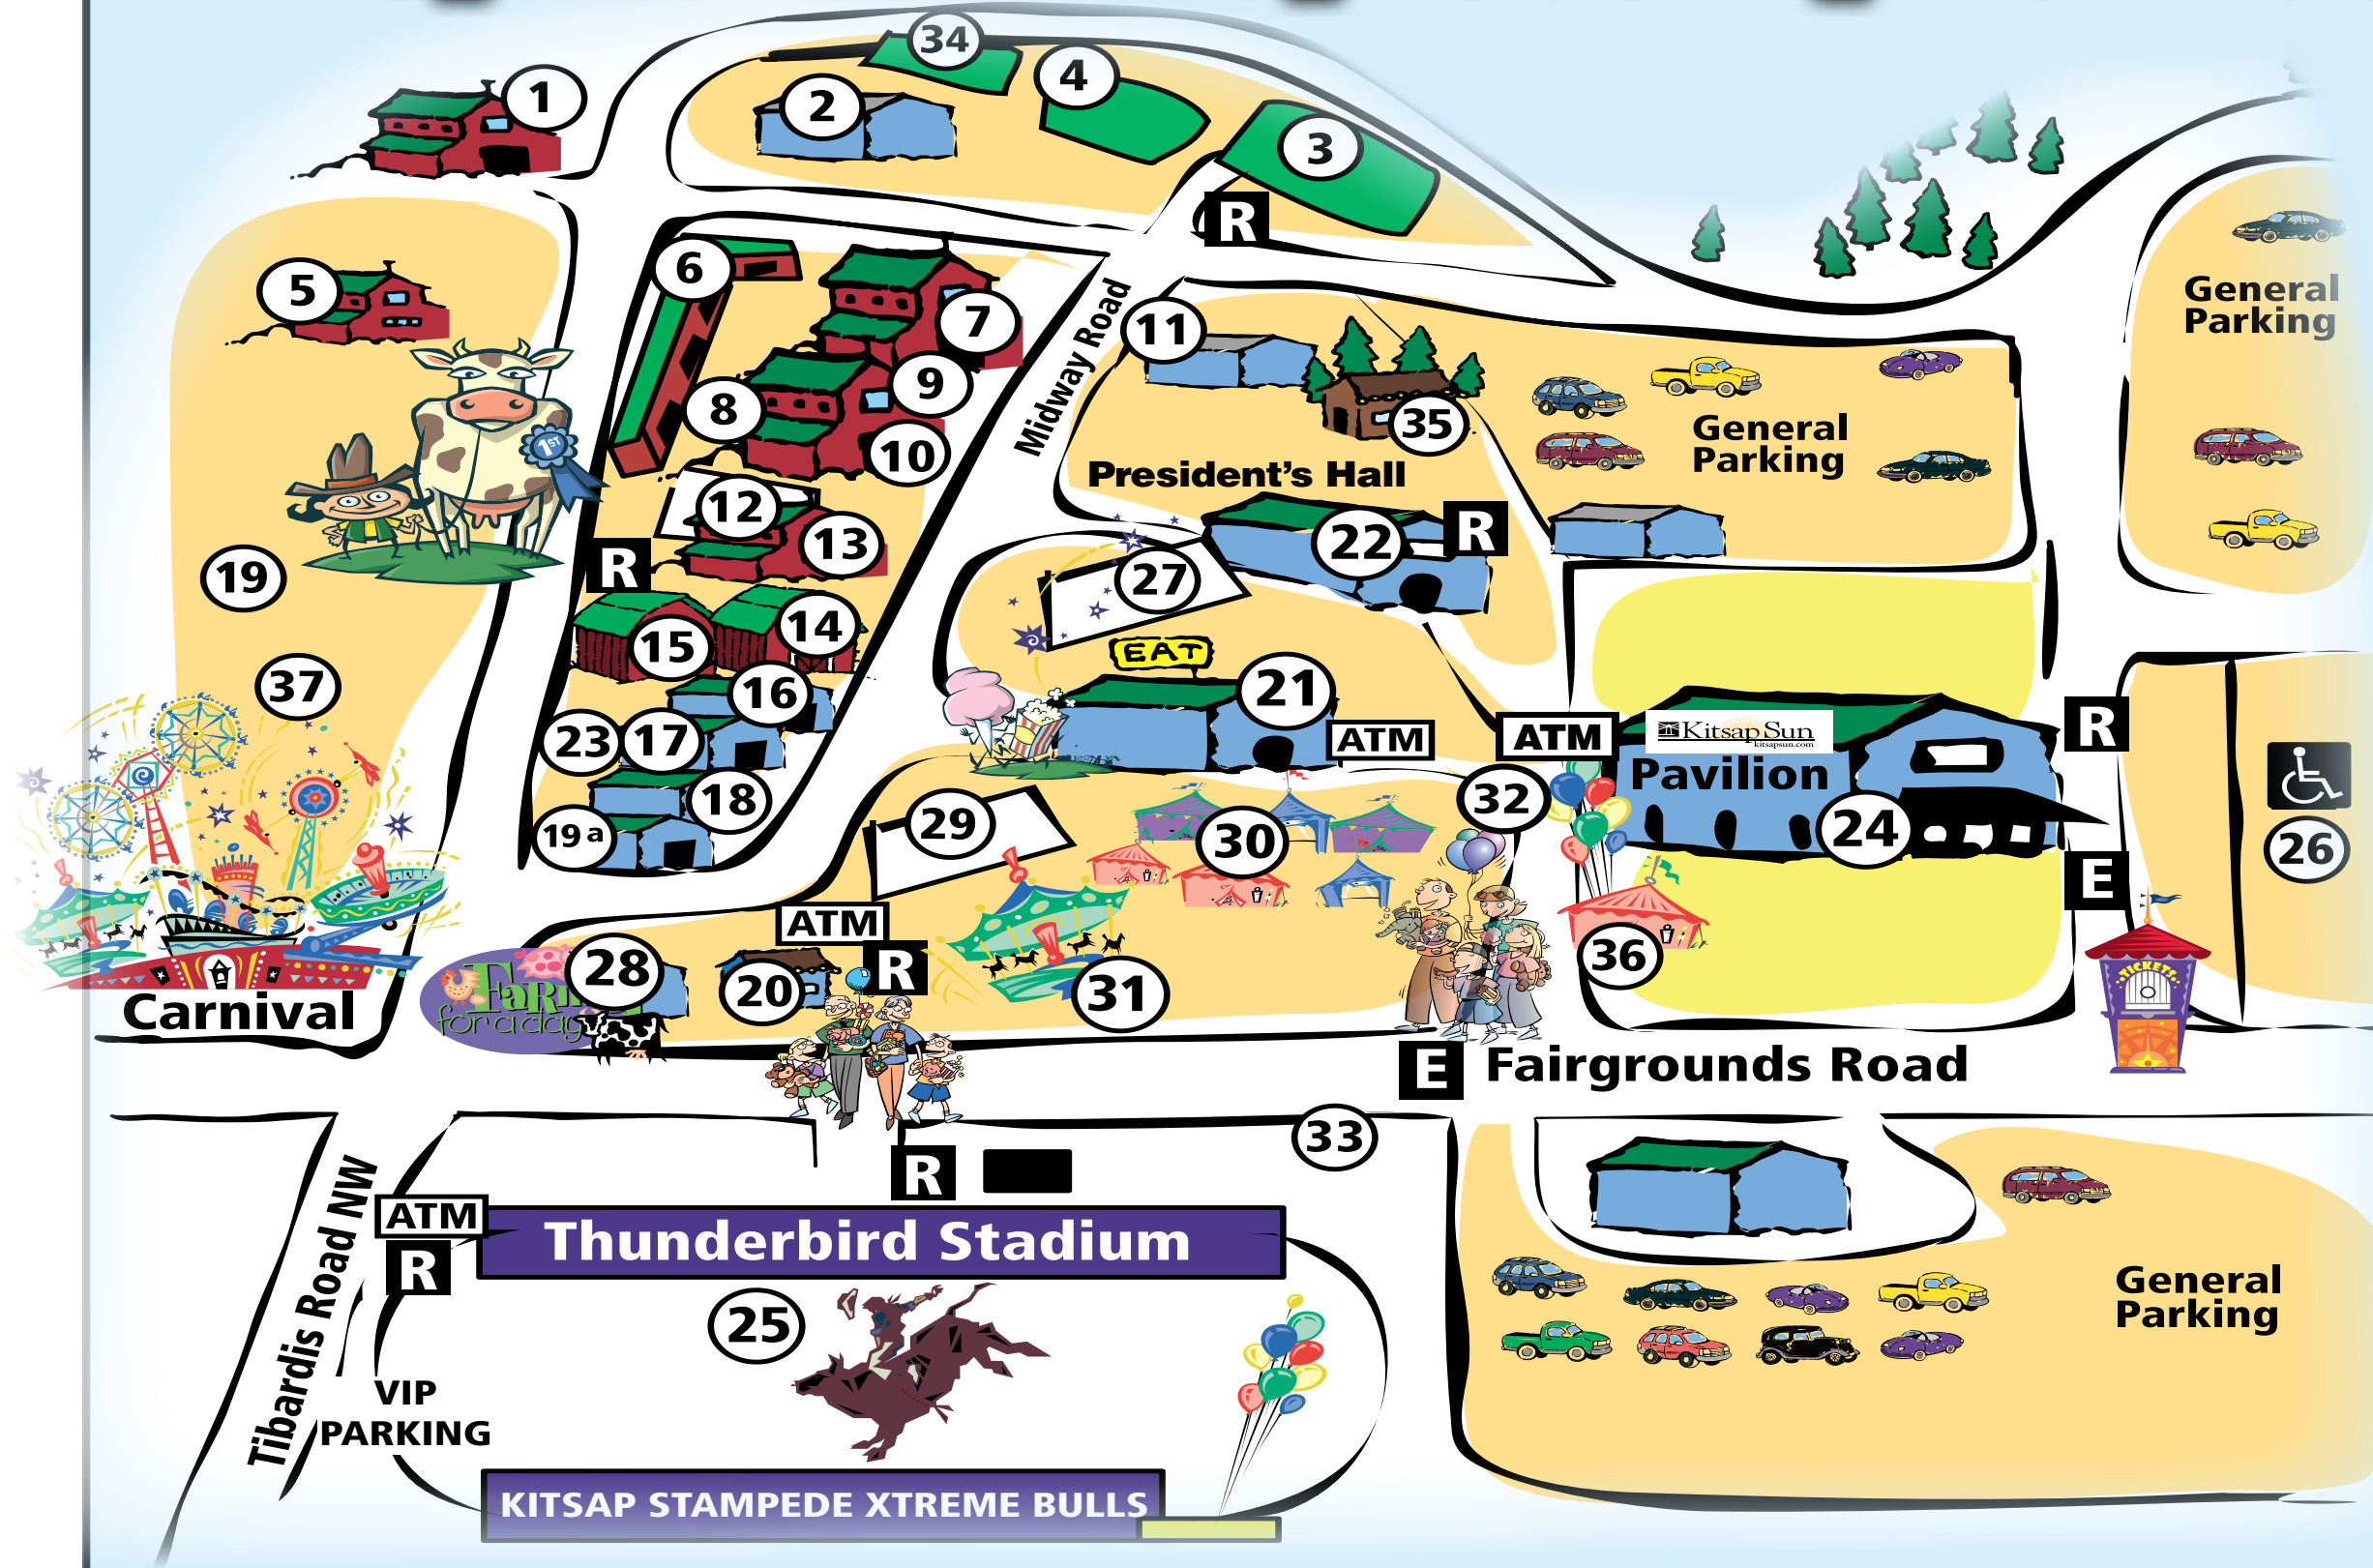

Map of the Kitsap County Fair & Stampede

1. Swine Barn
2. Horse Barn
3. Horse Arena
4. Equestrian Building
5. Llama Show Arena
6. Horses
7. Pet Me Barn
8. Beef, Llamas, Horses, 4-H and FFA Offices
9. Poultry Barn
10. Exotic Animals
11. Rabbit Barn
12. Show Arena: Livestock, Beef
13. Livestock Office
14. Show Arena: Goats & Sheep
15. Goat Barn
16. Sheep Barn
17. Cat Barn
18. FFA Exhibit / Grange
19. Dog Show/Arena
- 19a. Dog Barn
20. Fair Box Office and Information
21. Van Zee Food Circus
22. President's Hall
23. WSU Extension Exhibit
24. Kitsap Sun Pavilion
Commercial Exhibits, Floral Dept.
25. Thunderbird Stadium
26. Disabled Parking
27. Pepsi Family Fun Stage
28. Farmer For A Day and Lost Kids
29. Rich's for the Home Main Stage
30. Commercial Vendors
31. Kiddie Carnival Rides
32. Law Enforcement Exhibits
33. Haselwood Auto Group
Adult Beverage Entertainment
Stage - 21 & Over
34. Horse Exercise Arena
35. Historical Log Cabin
and Agricultural Exhibit
36. Kitsap Historical Society Exhibit
37. Headliner Concert Stage

E: Entrance
R: Restrooms