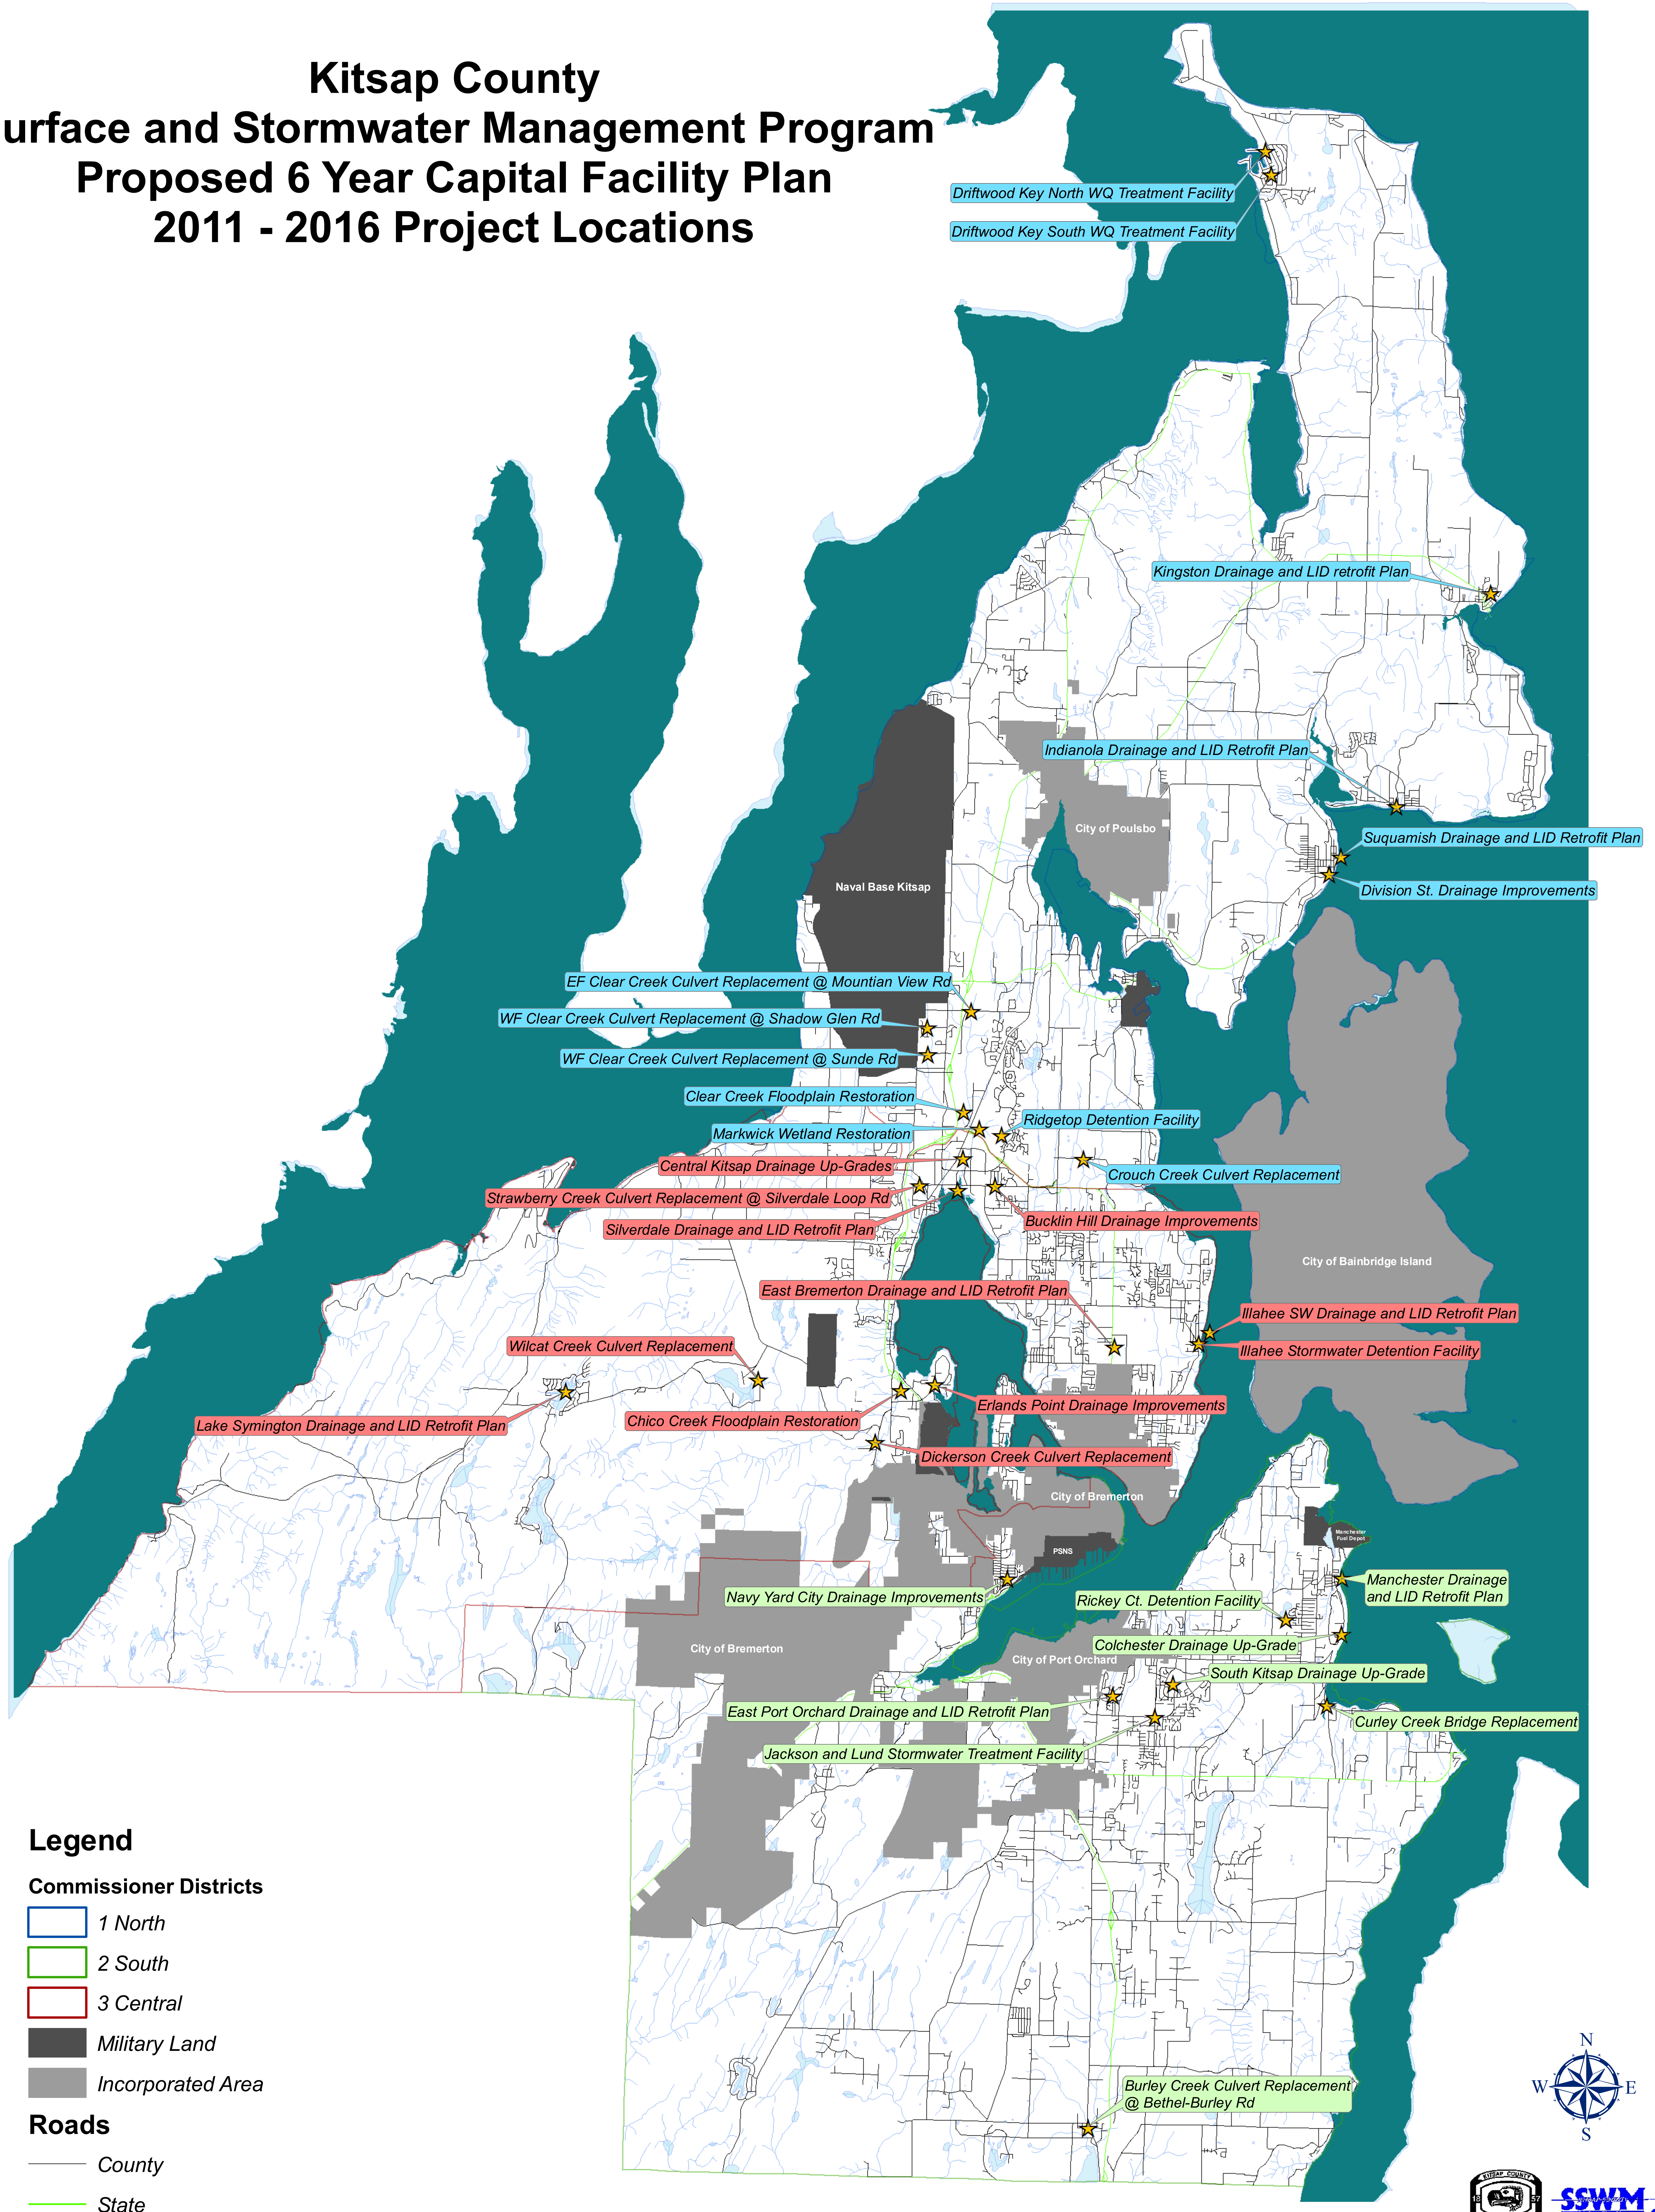

Kitsap County Surface and Stormwater Management Program Proposed 6 Year Capital Facility Plan 2011 - 2016 Project Locations

Legend

Commissioner Districts

- 1 North
- 2 South
- 3 Central

- Military Land
- Incorporated Area

Roads

- County
- State