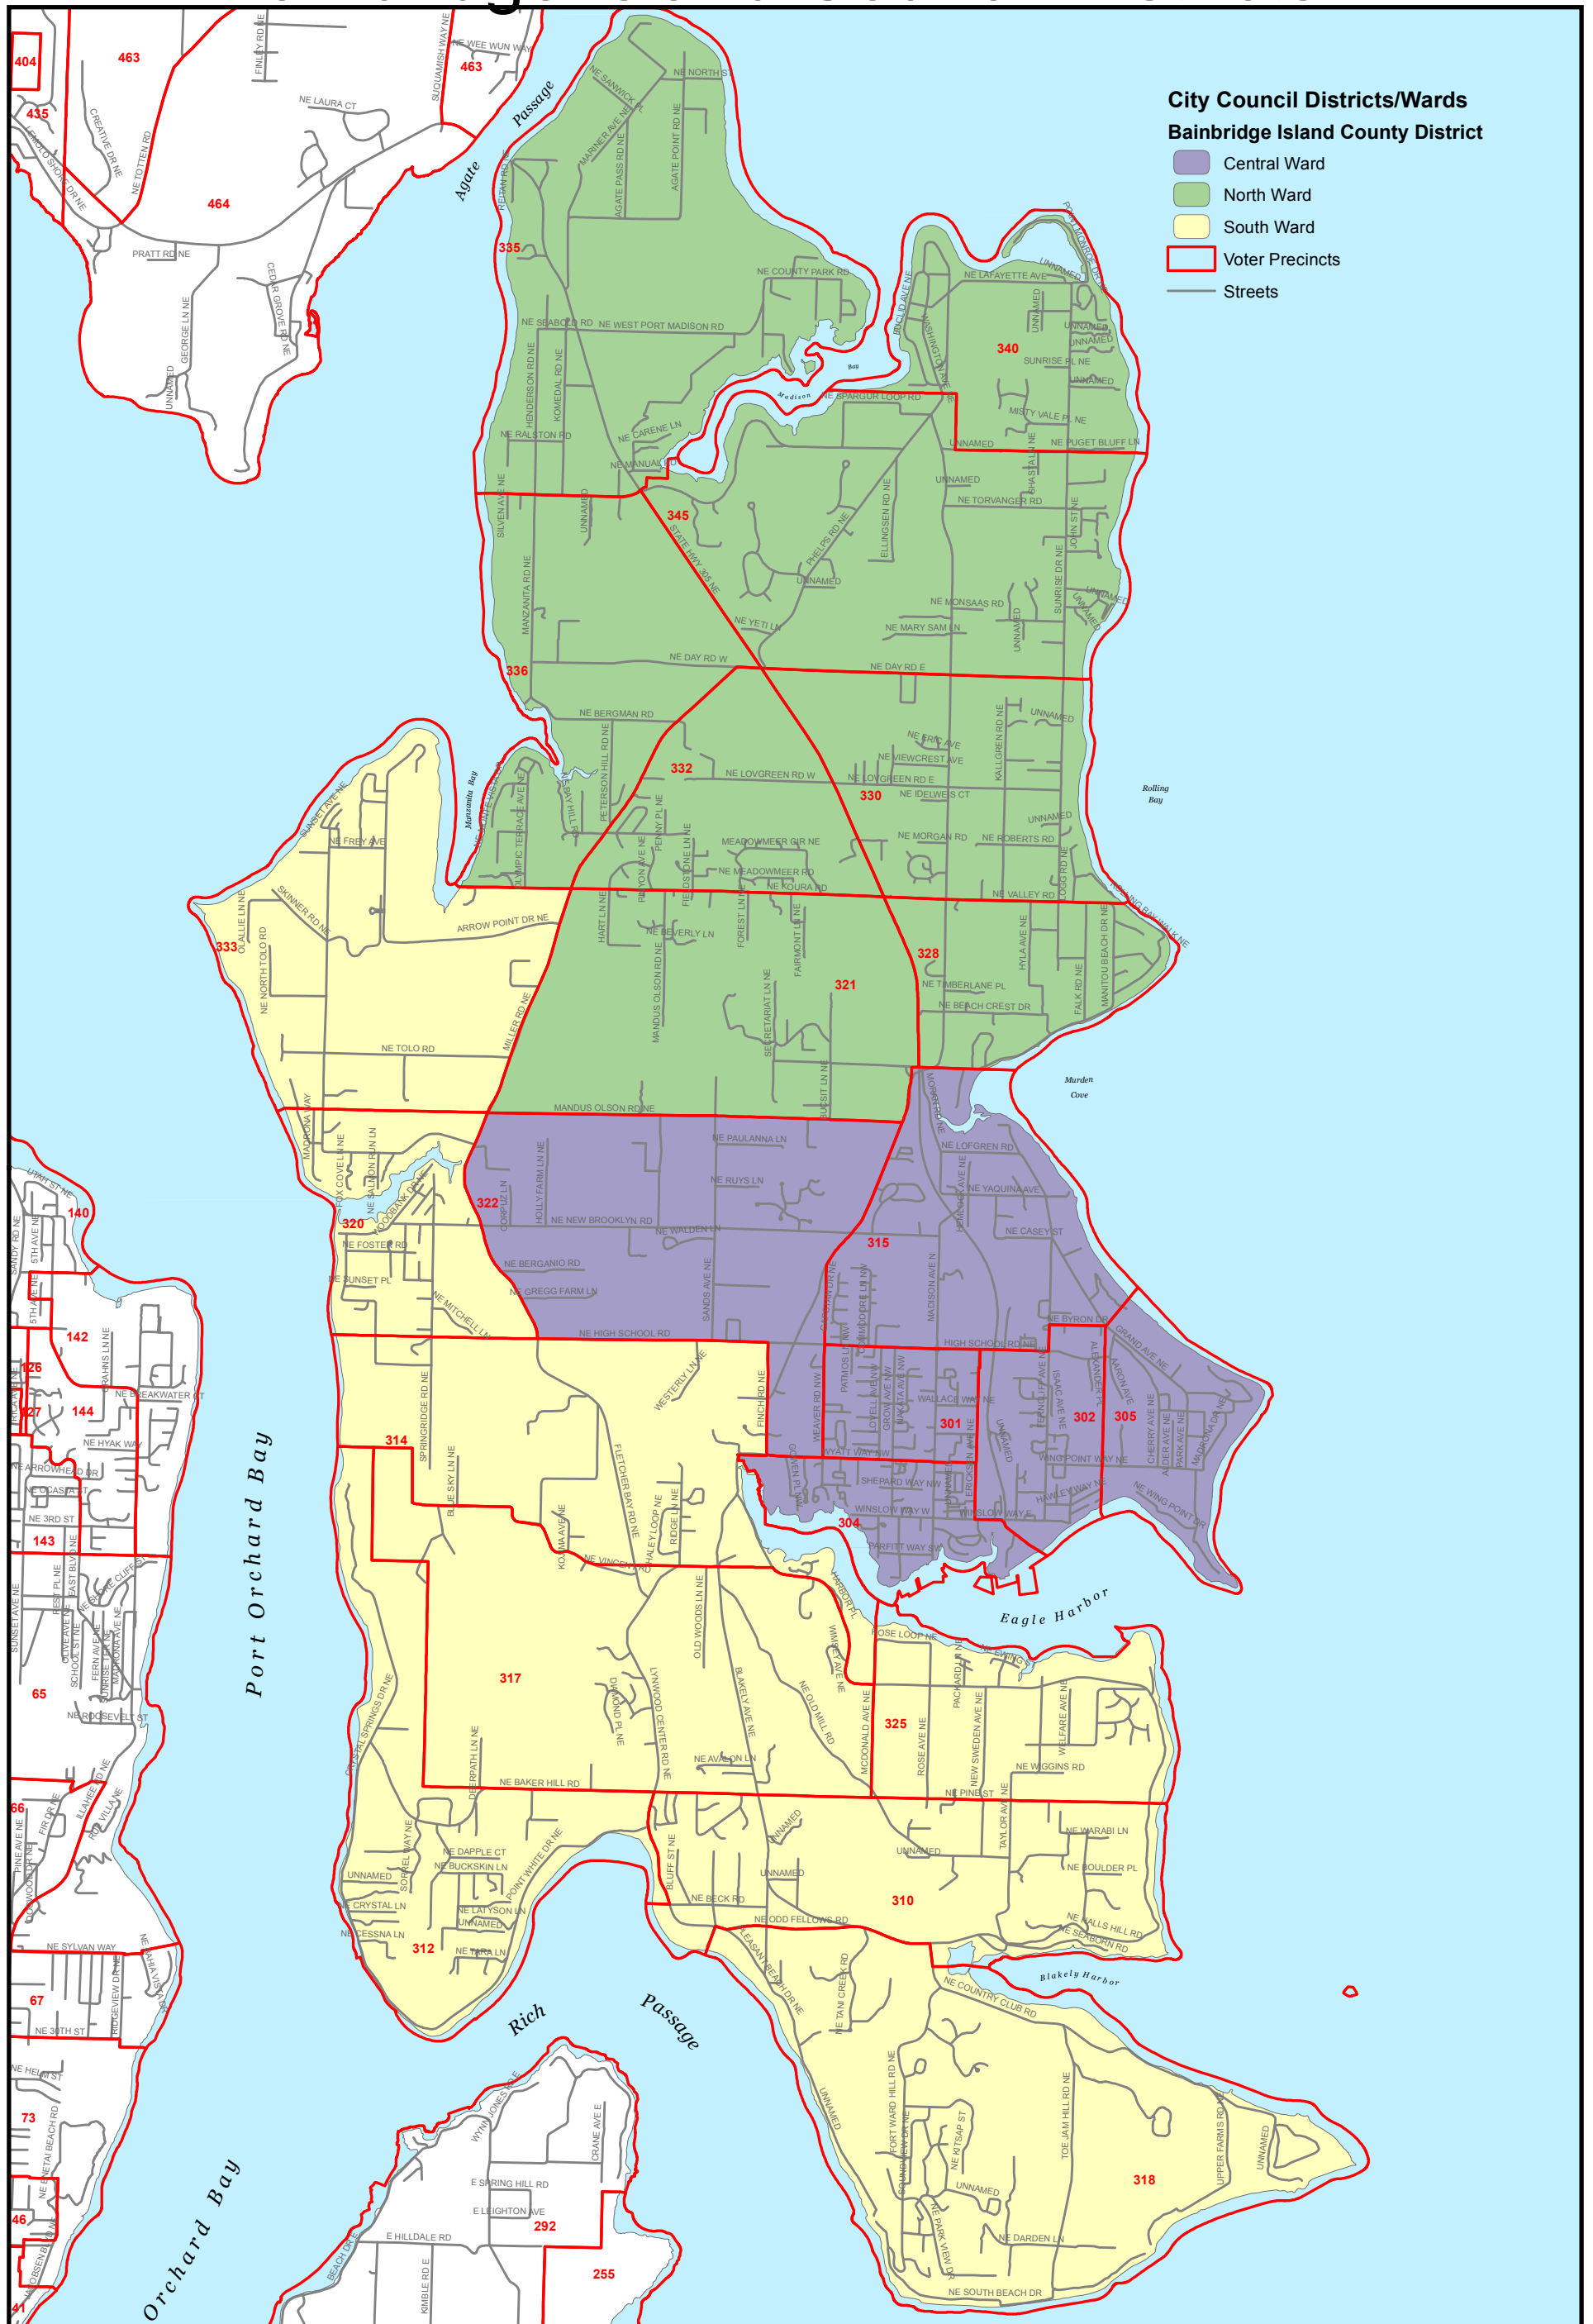

# Bainbridge Island Council Districts

This map was created from existing map sources, not from field surveys. While great care was taken in using the most current map sources available, no warranties of any sort, including accuracy, fitness, or merchantability accompany this product. The user of this map assumes responsibility for determining its suitability for its intended use.

Kitsap County Elections  
 619 Division St MS-31  
 Port Orchard, WA 98366  
 (360) 337-7128  
 Map created April 9, 2015