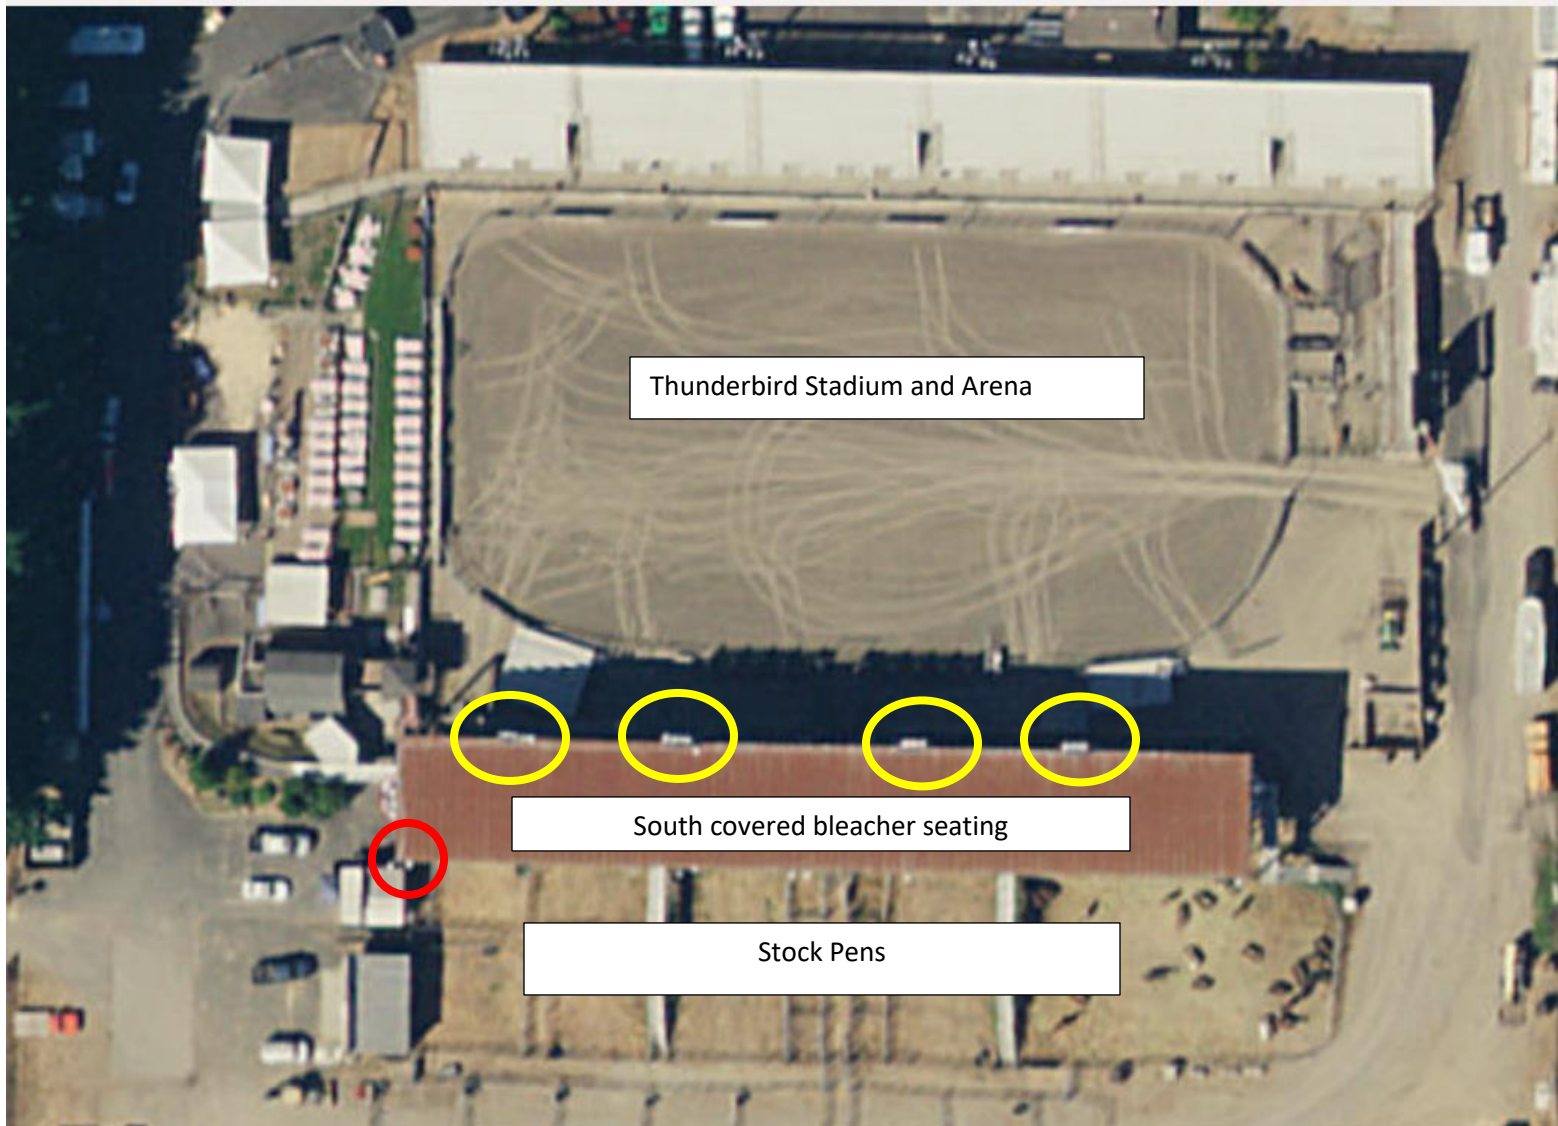

Thunderbird Stadium South Side Light Replacement

Yellow circled areas are the lights that need to be replaced. Conduit is on the roof.

Red circled area is the electrical panel that feeds these lights