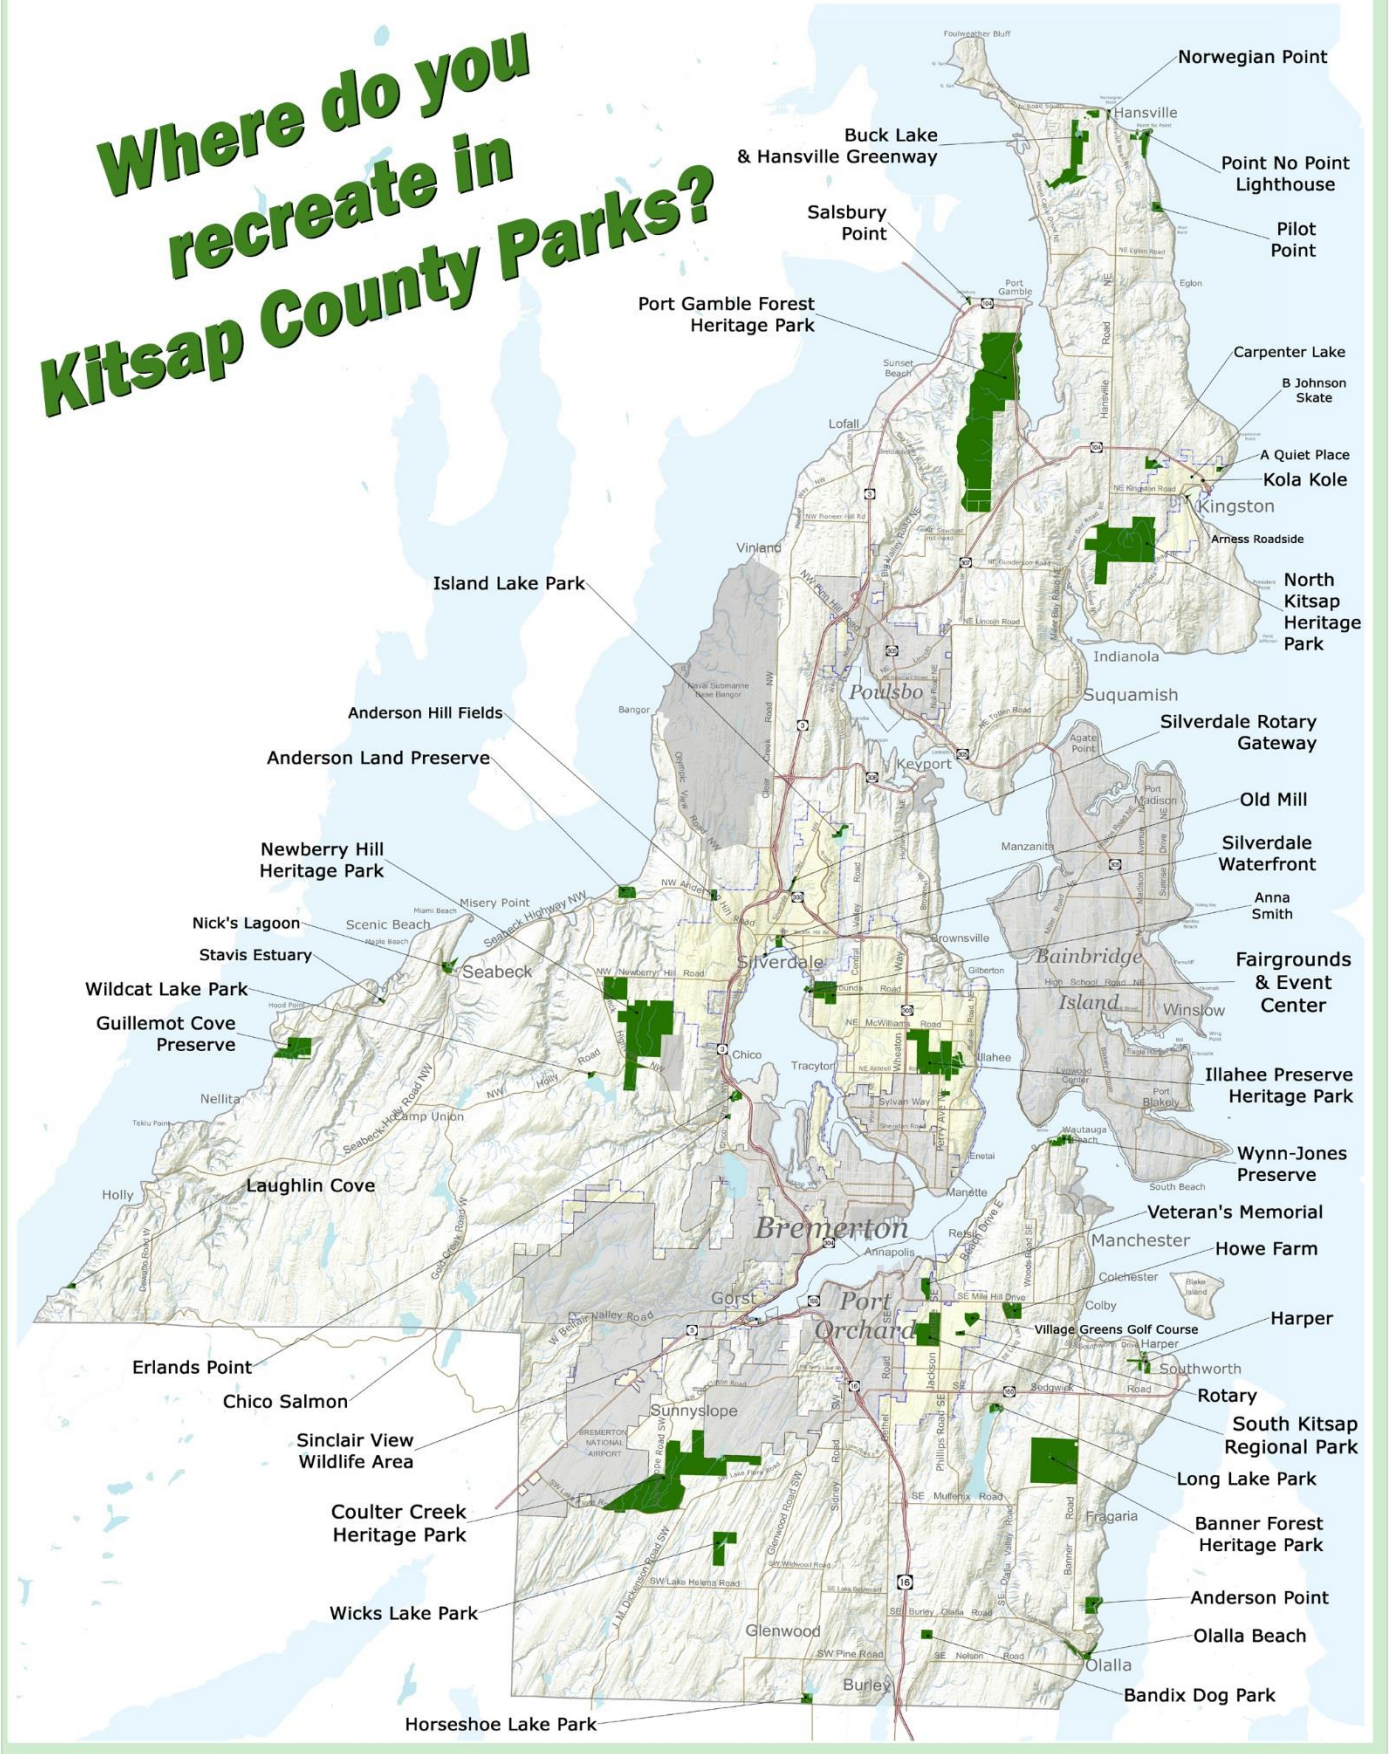

# Where do you recreate in Kitsap County Parks?

**Kitsap County Parks**  
 614 Division Street, MS-1  
 Port Orchard, WA 98366  
 360.337.5350 ph. 360.337.5385 fax  
<http://www.kitsapgov.com/parks/>