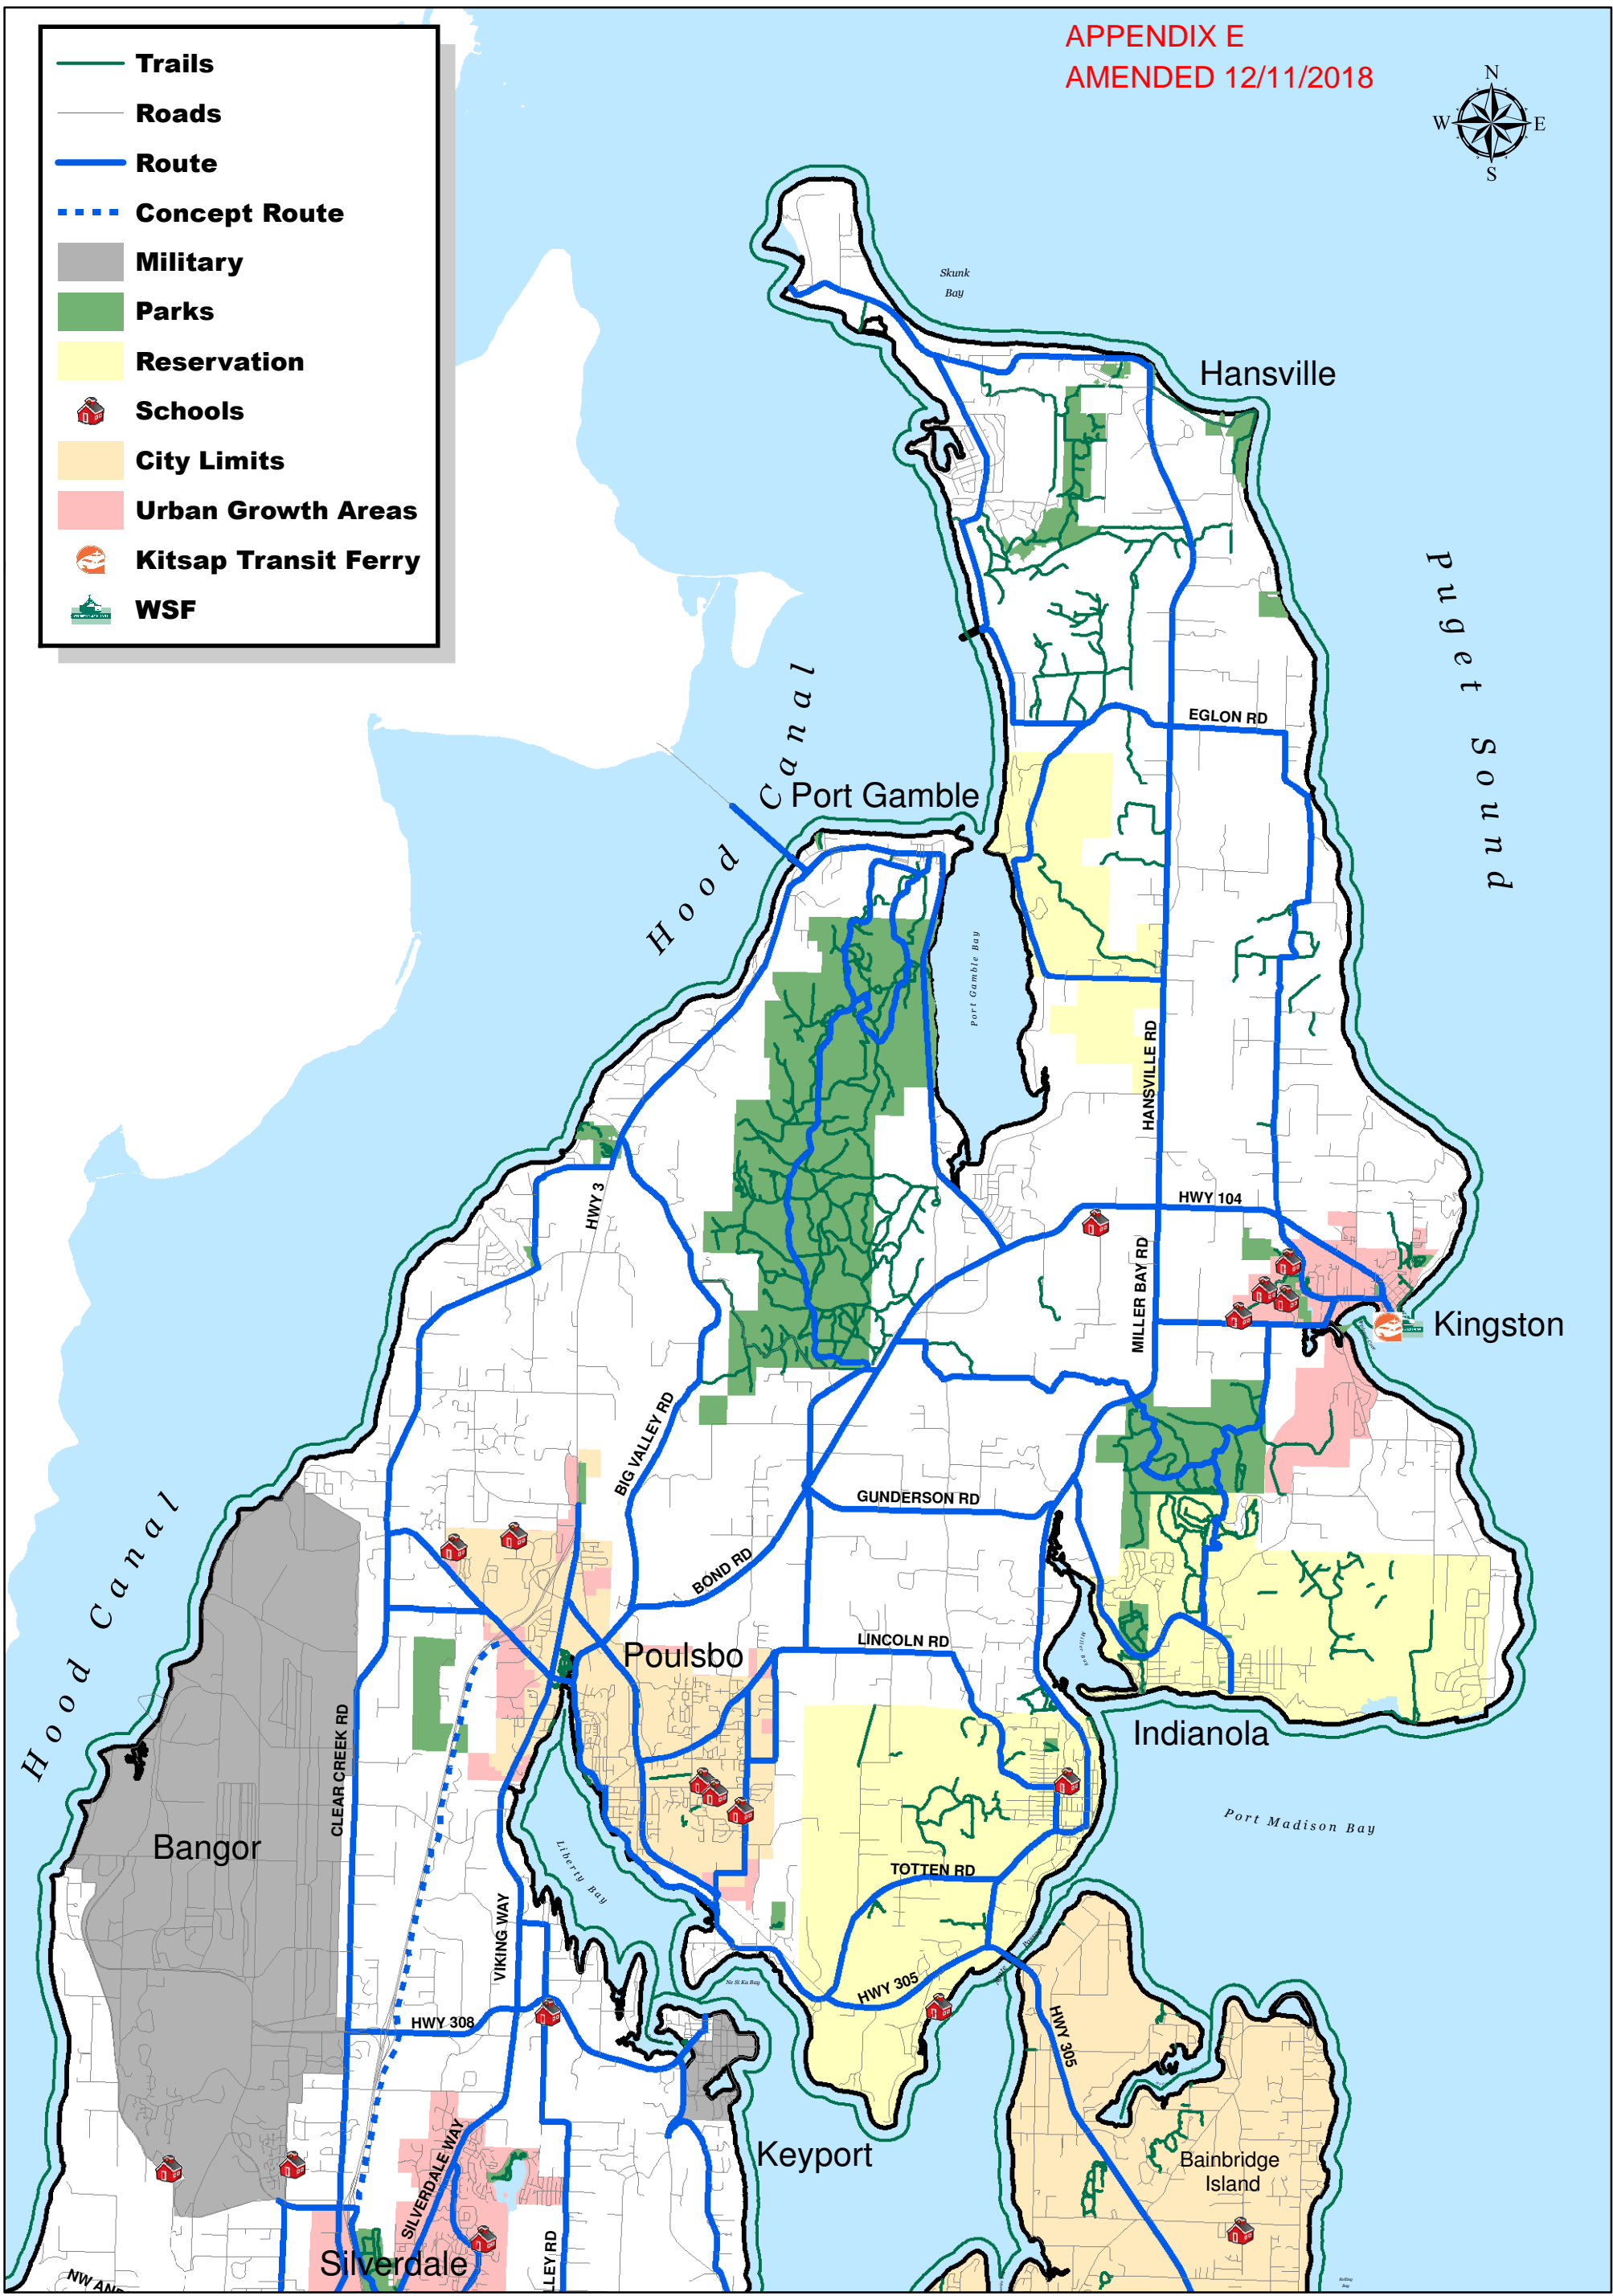

-  Trails
-  Roads
-  Route
-  Concept Route
-  Military
-  Parks
-  Reservation
-  Schools
-  City Limits
-  Urban Growth Areas
-  Kitsap Transit Ferry
-  WSF

# Non-Motorized Routes

## North Kitsap

This map was created from existing map sources, not from field surveys. While great care was taken in using the most current map sources available, no warranties of any sort, including accuracy, fitness, or merchantability accompany this product. The user of this map assumes responsibility for determining its suitability for its intended use.  
 \* THIS MAP IS NOT A SUBSTITUTE FOR FIELD SURVEY \*

Routes through cities are limited to depict only those connecting to county routes.