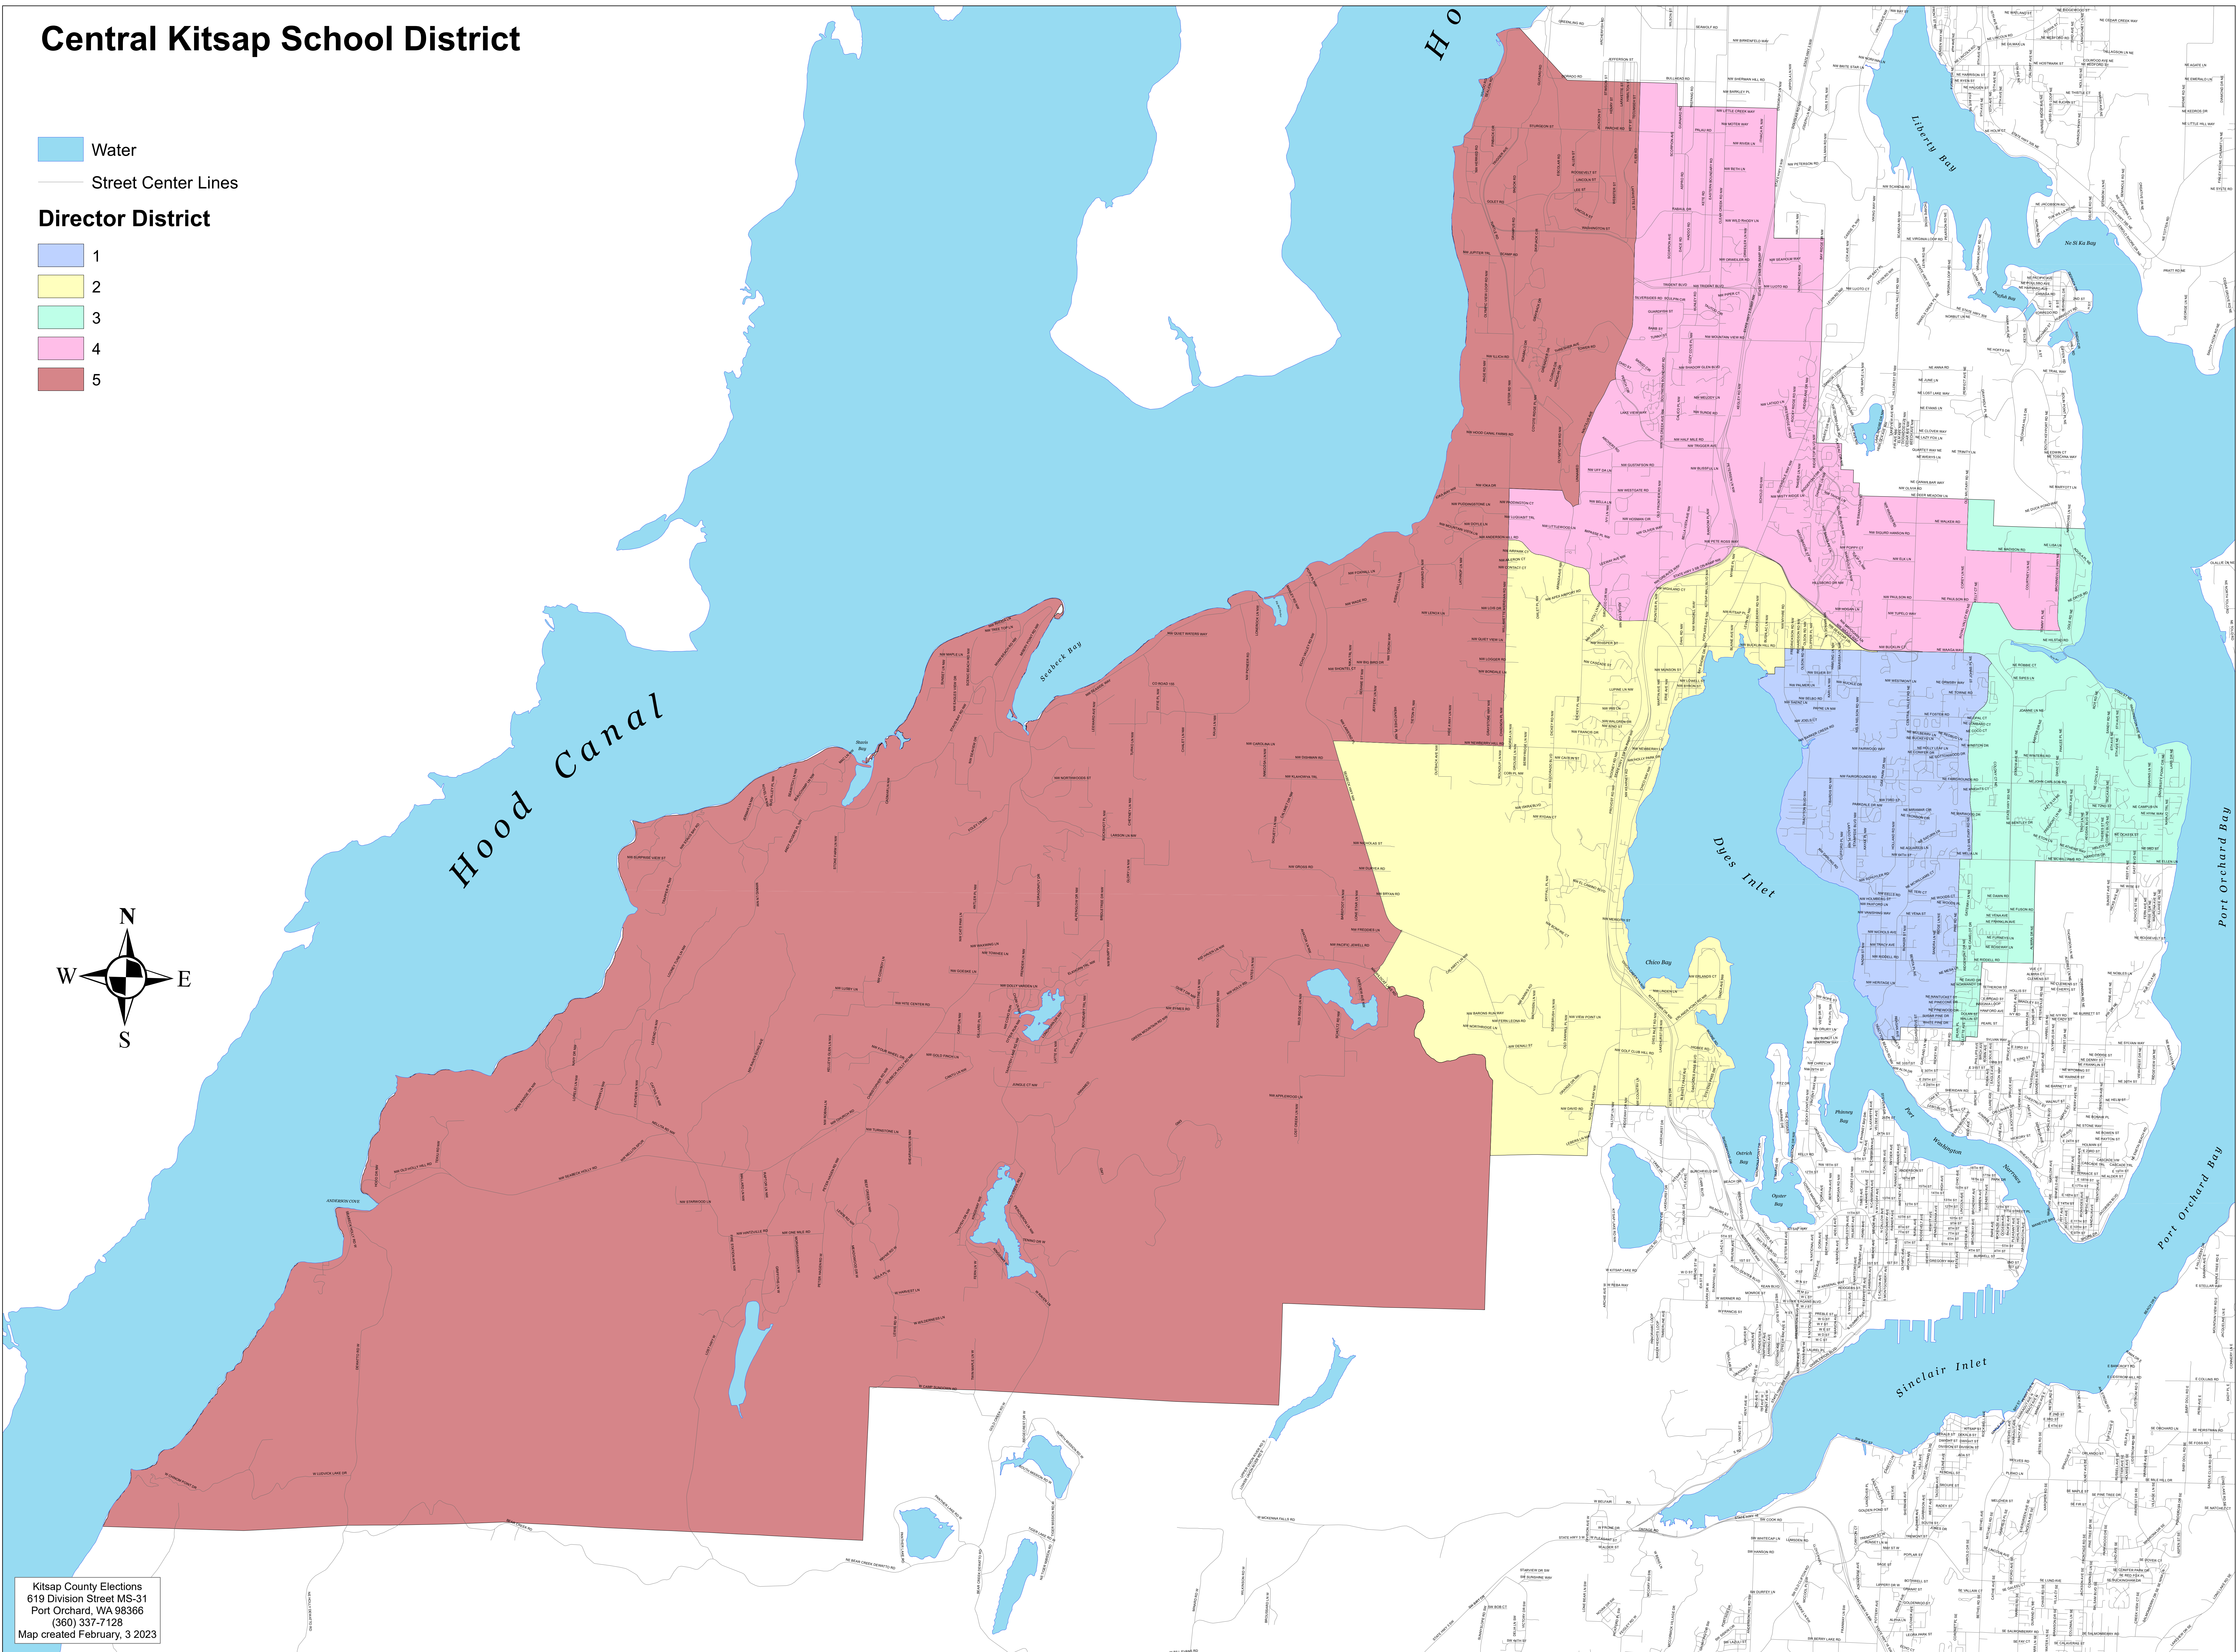

# Central Kitsap School District

Water  
Street Center Lines

## Director District

- 1
- 2
- 3
- 4
- 5

Kitsap County Elections  
619 Division Street MS-31  
Port Orchard, WA 98366  
(360) 337-7128  
Map created February, 3 2023