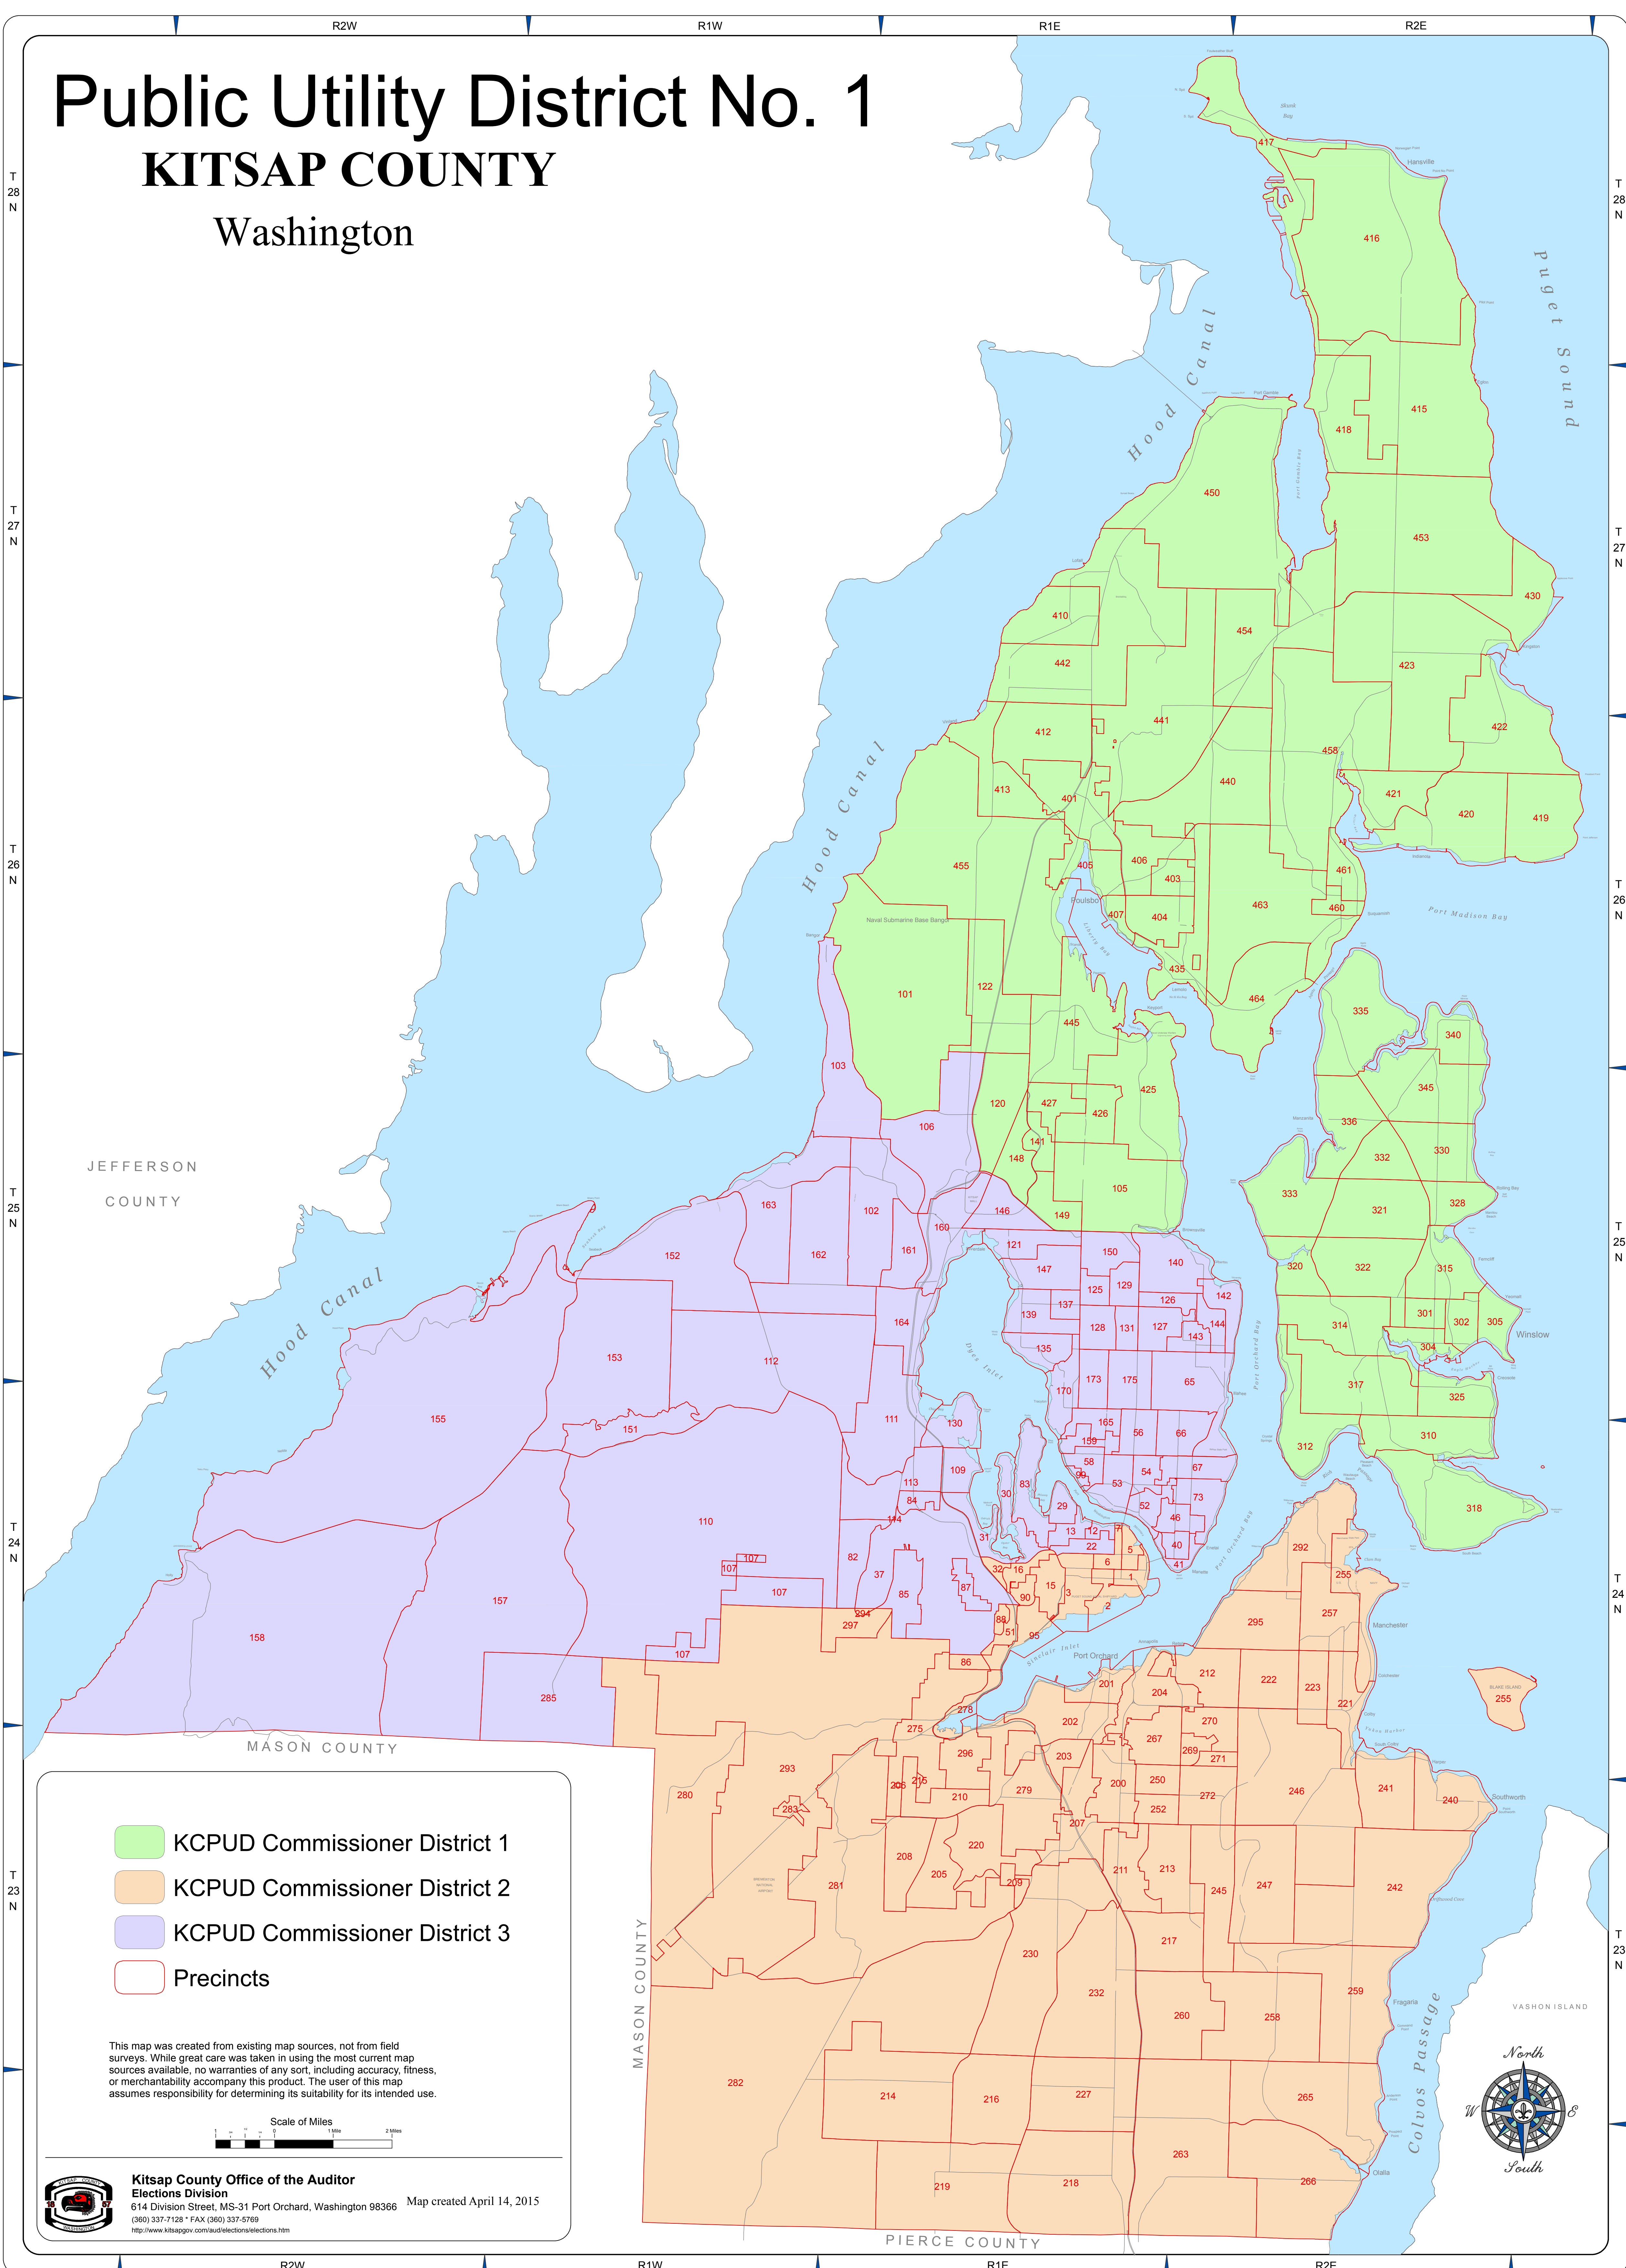

Public Utility District No. 1 KITSAP COUNTY

Washington

- KCPUD Commissioner District 1
- KCPUD Commissioner District 2
- KCPUD Commissioner District 3
- Precincts

Kitsap County Office of the Auditor
Elections Division
614 Division Street, MS-31 Port Orchard, Washington 98366 Map created April 14, 2015
(360) 337-1128 * FAX (360) 337-5769
<http://www.kitsapgov.com/aud/elections/elections.htm>