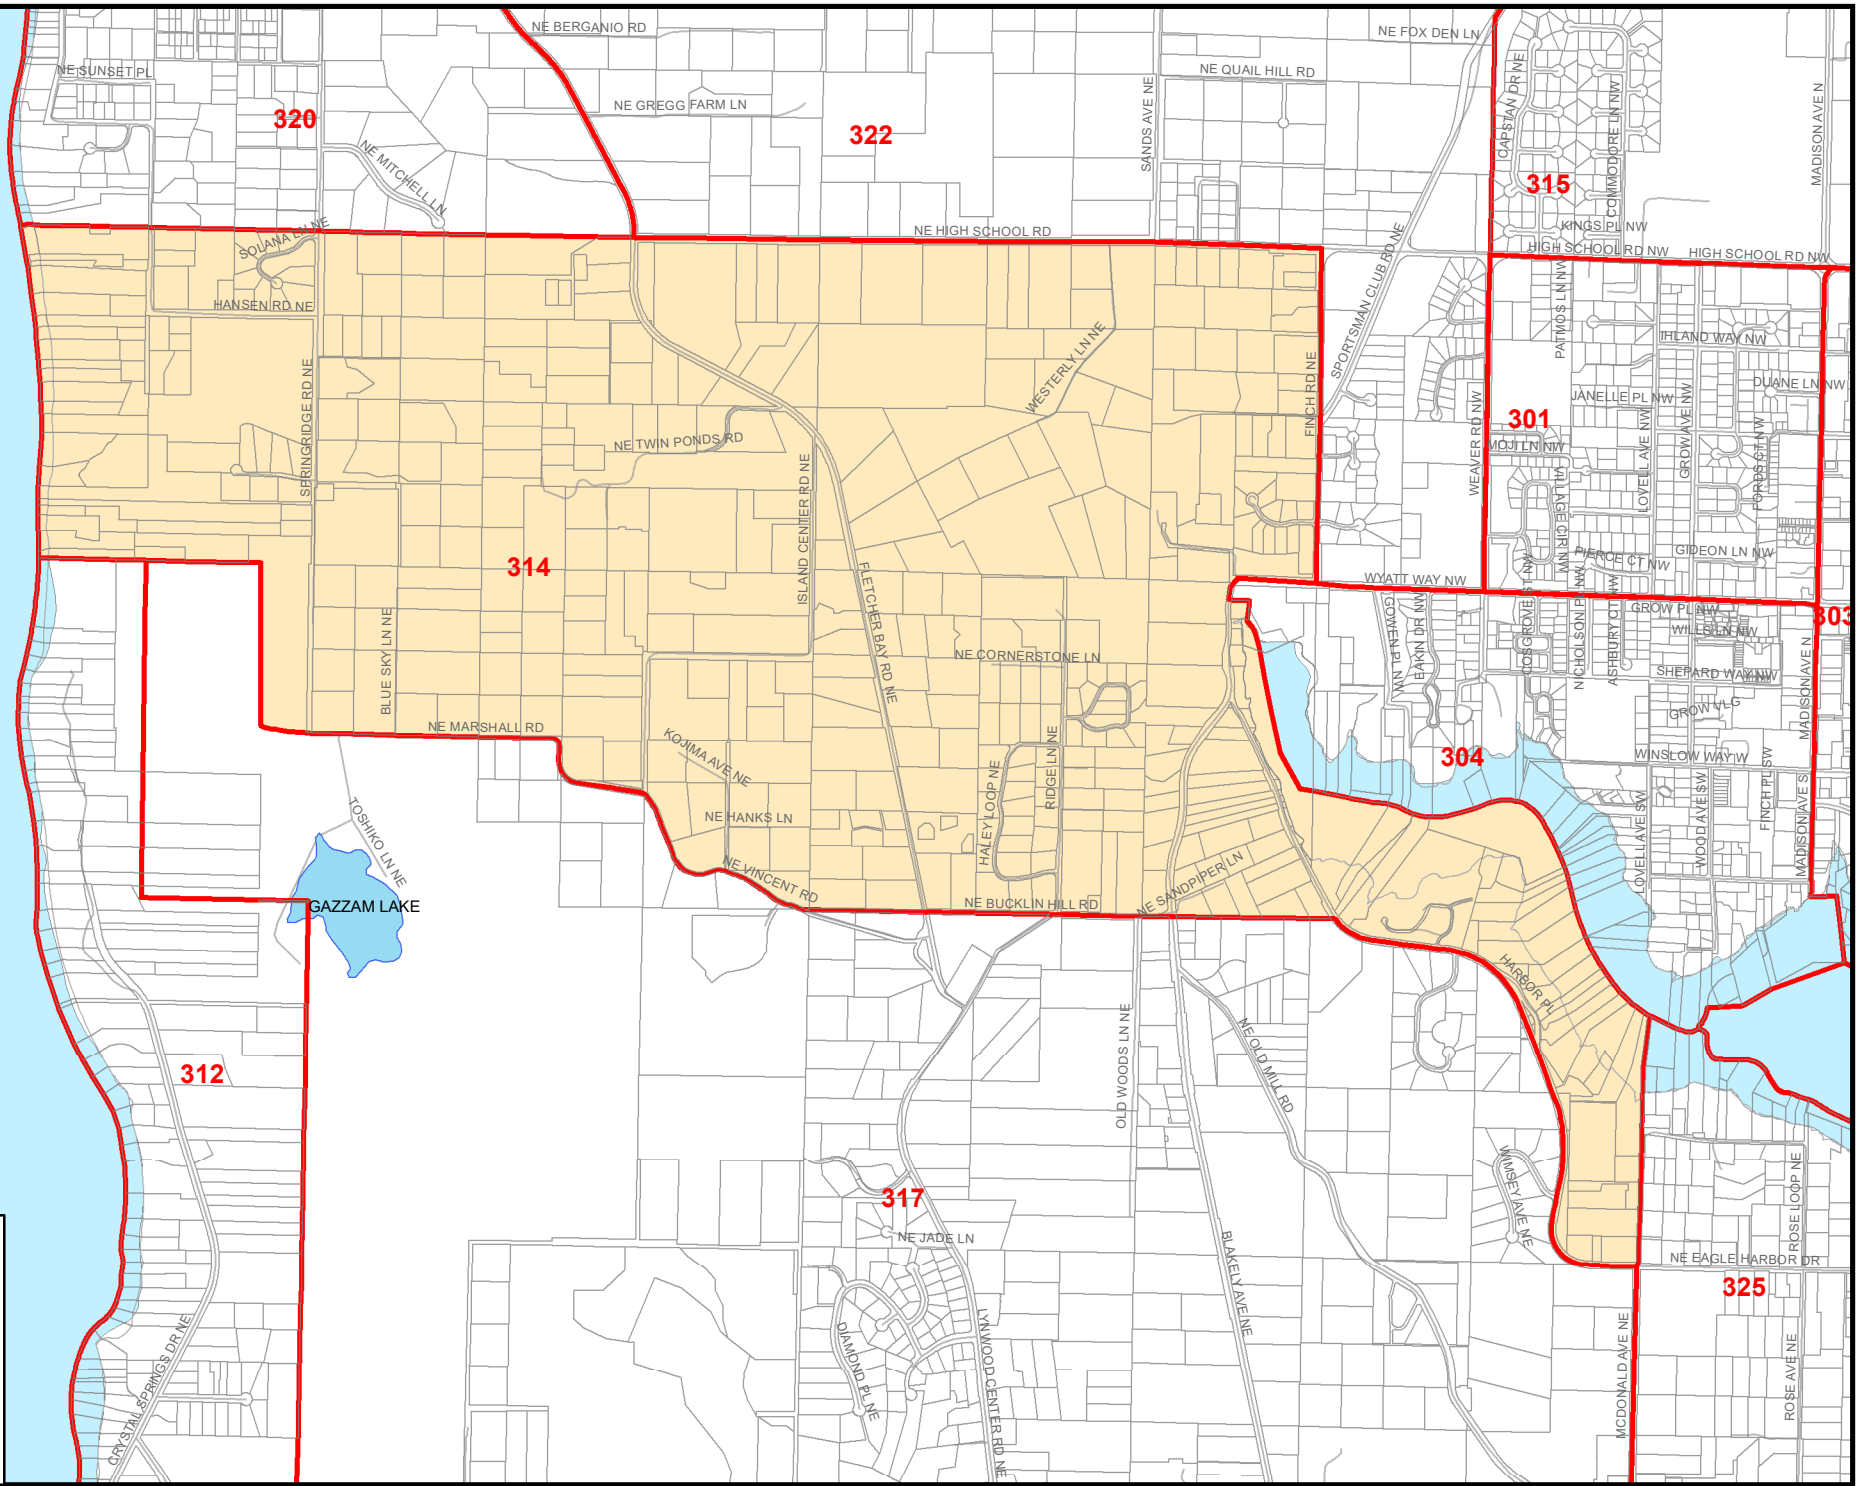

Port Orchard Bay

Precinct 314 - FINCH