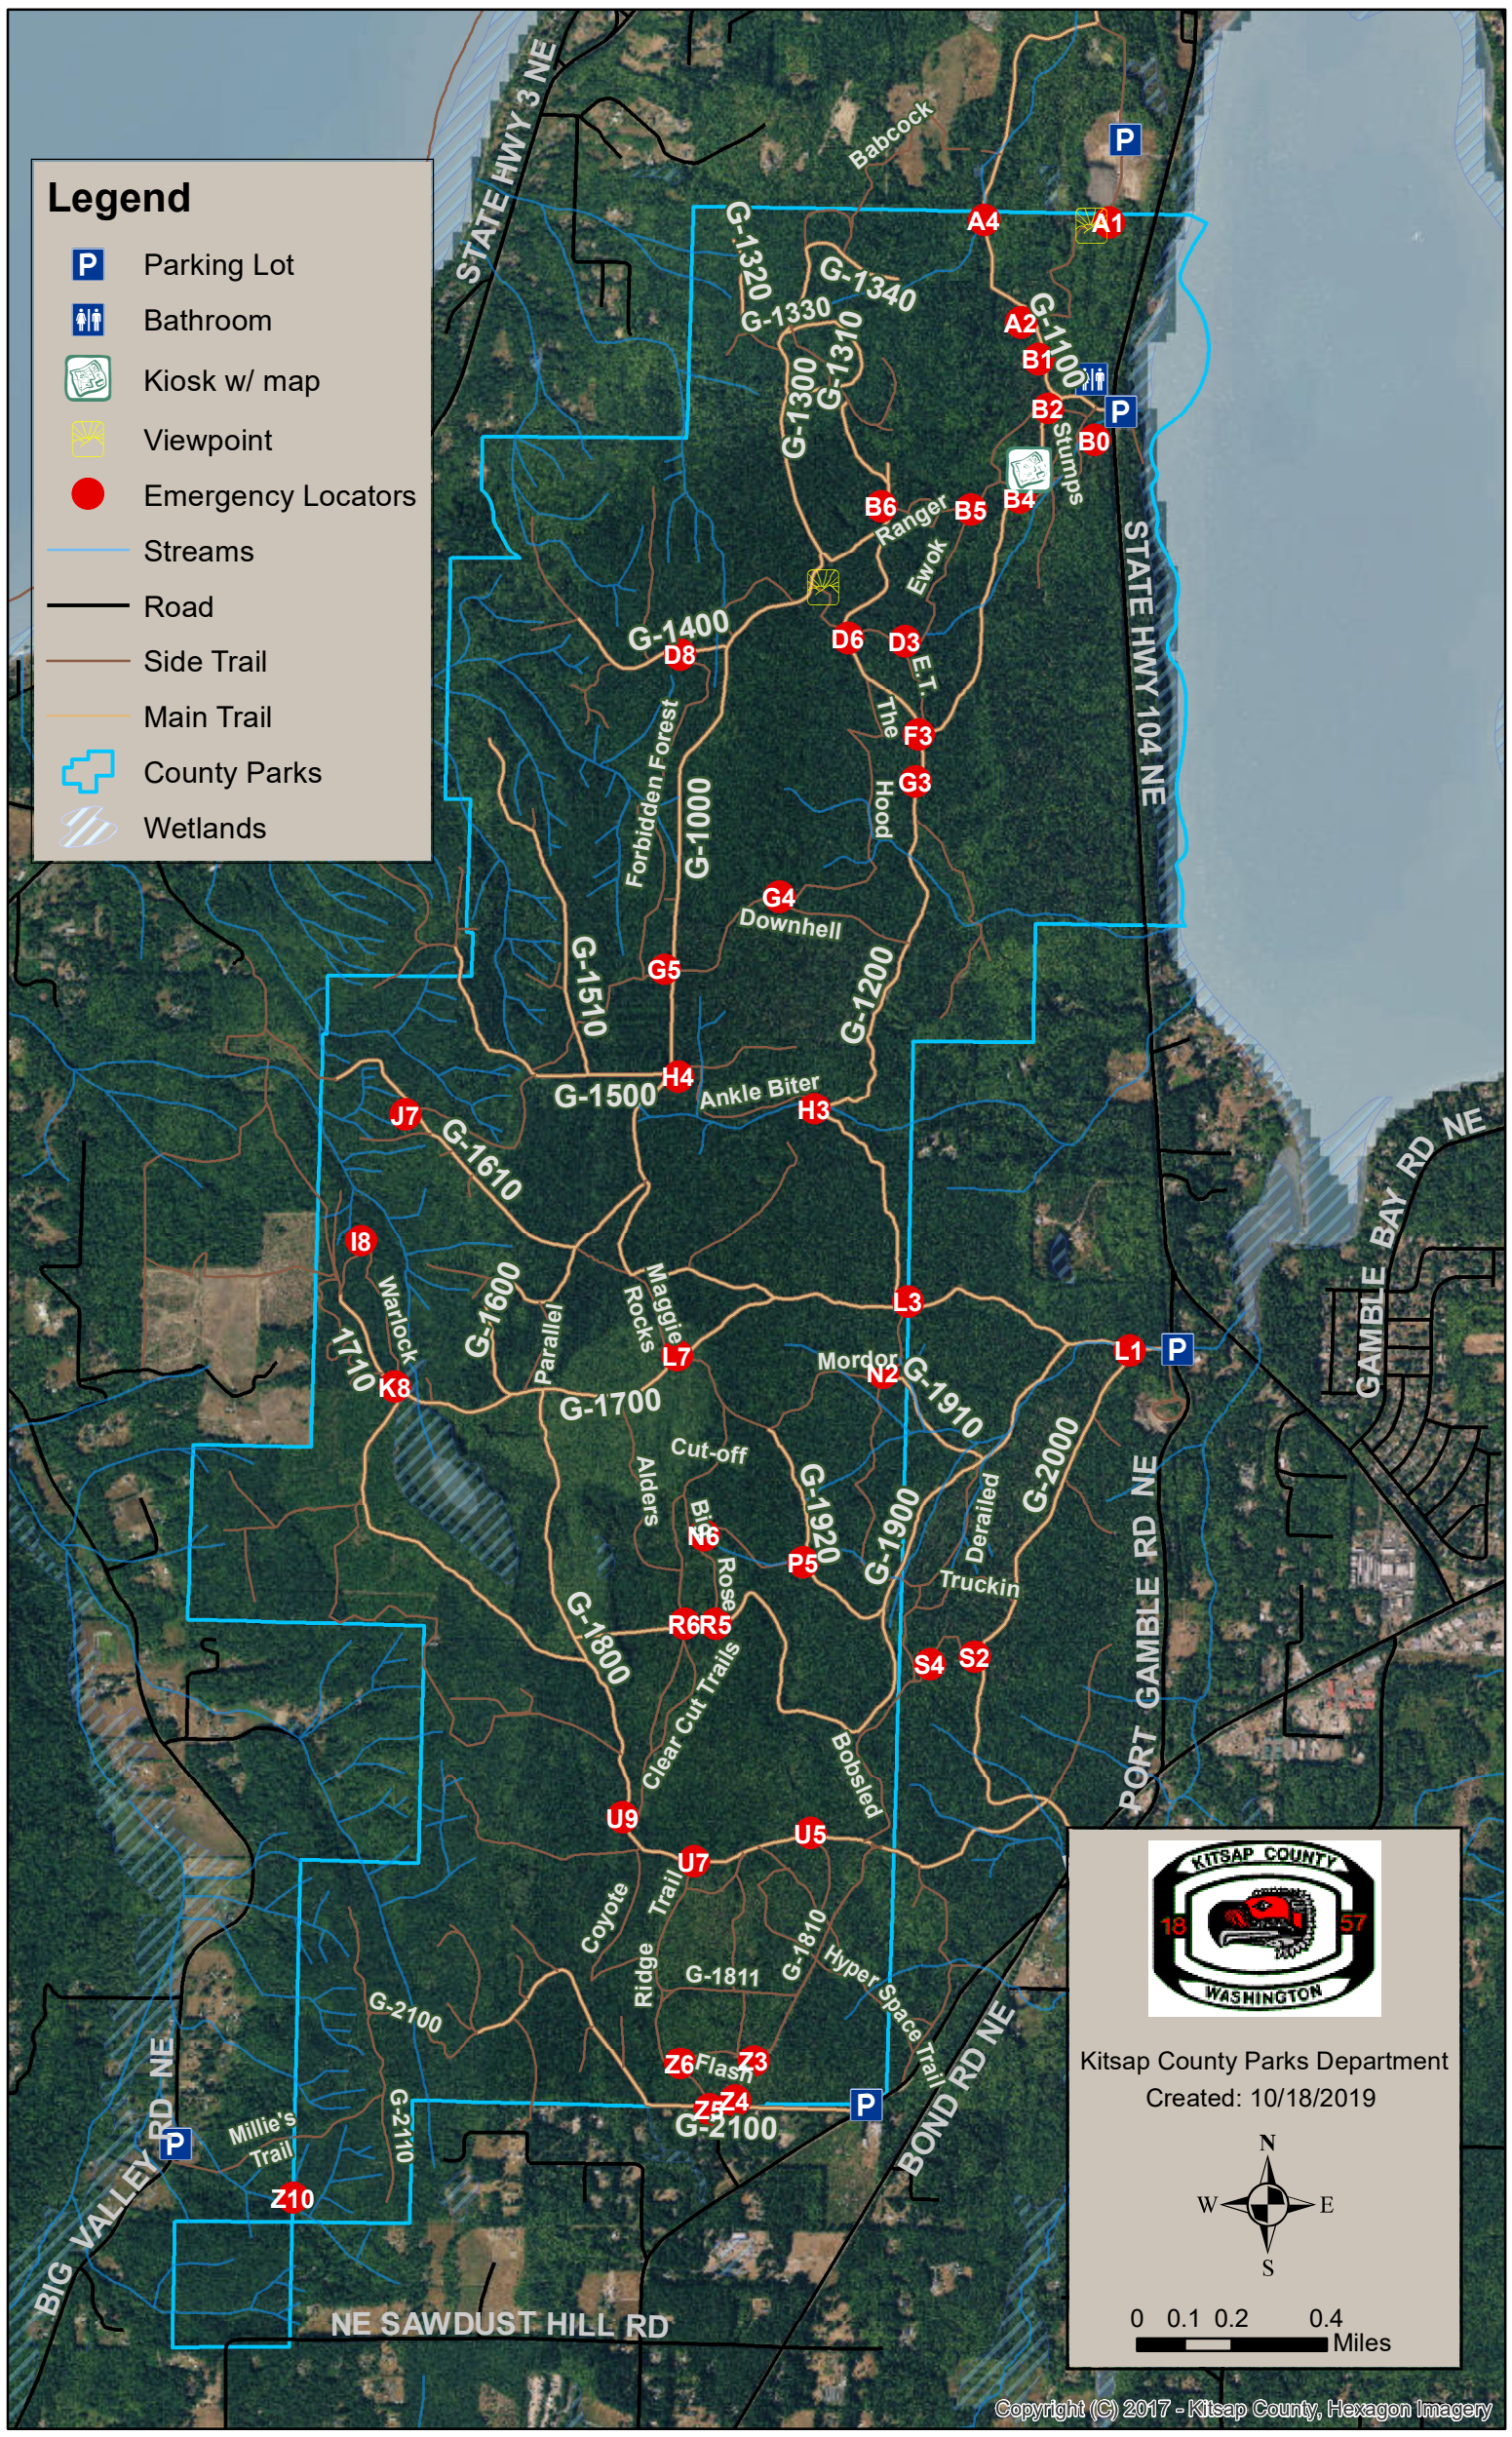

Port Gamble Heritage Park

Legend

-  Parking Lot
-  Bathroom
-  Kiosk w/ map
-  Viewpoint
-  Emergency Locators
-  Streams
-  Road
-  Side Trail
-  Main Trail
-  County Parks
-  Wetlands

Kitsap County Parks Department
Created: 10/18/2019